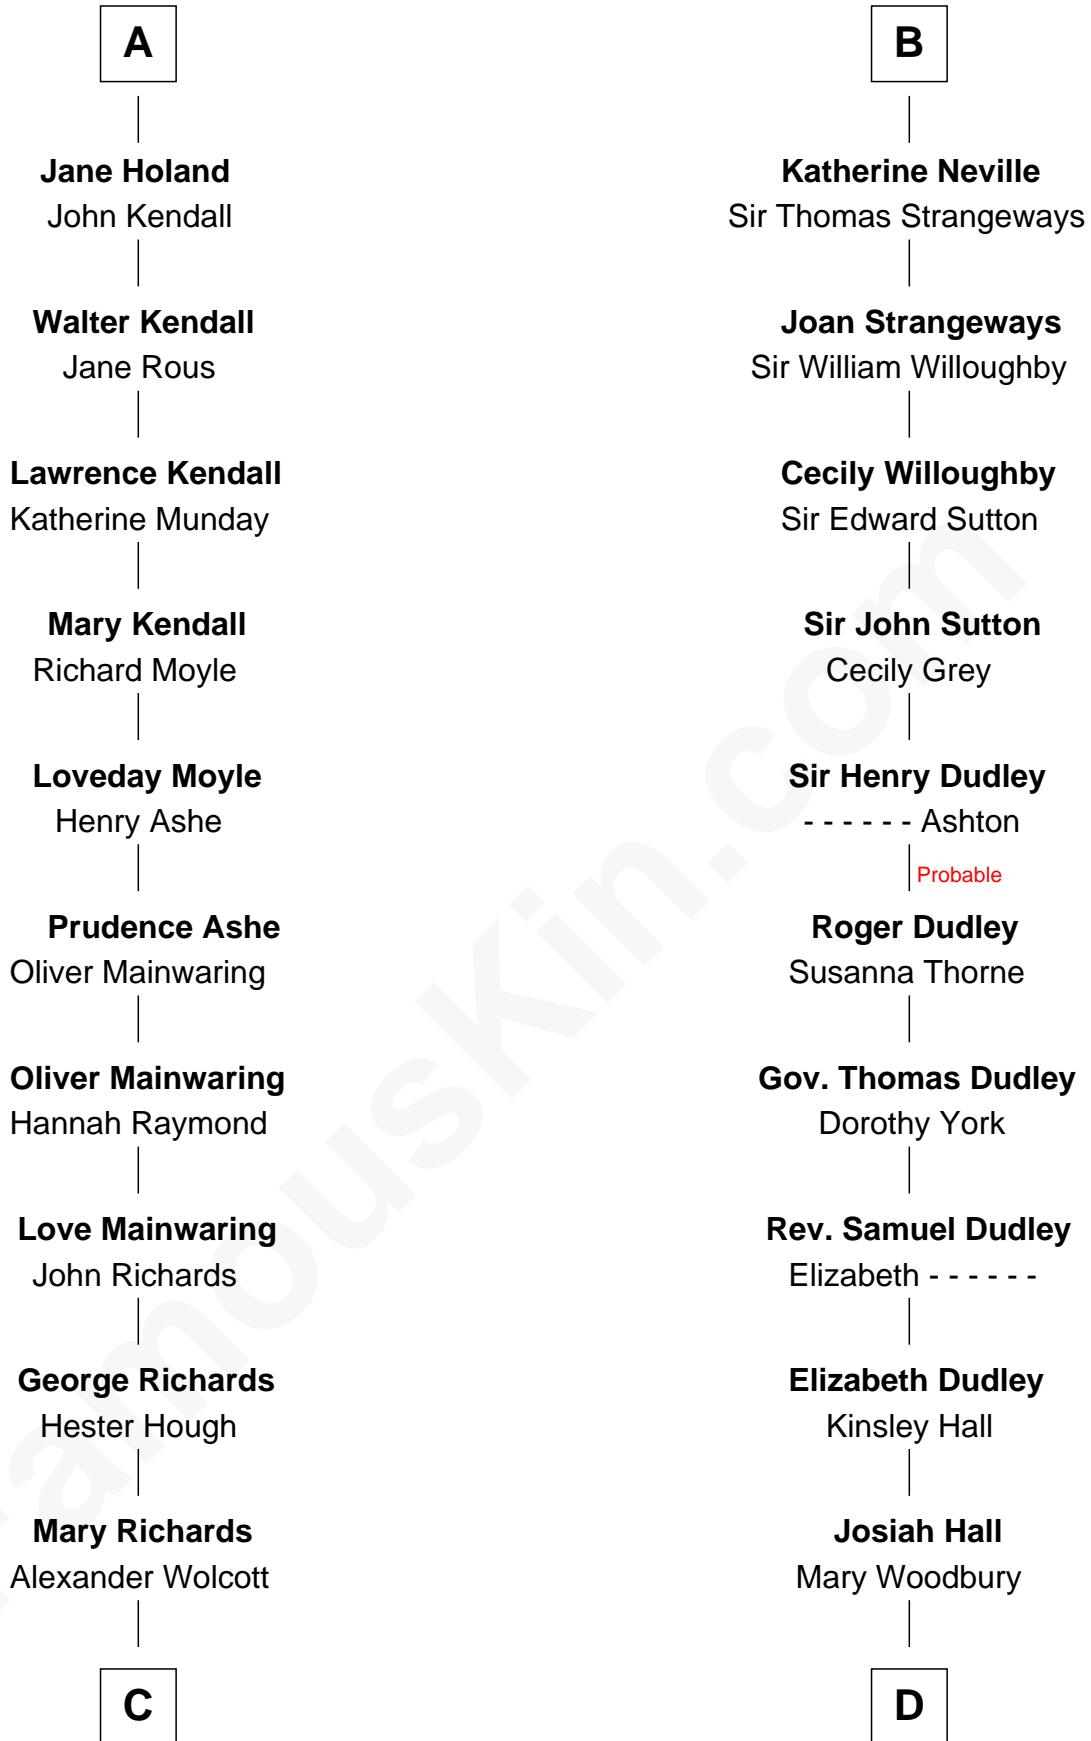

**FamousKin.com**  
**Relationship Chart of**  
**Juliette Gordon Low**  
*Founder of the Girl Scouts*

18th cousin 3 times removed of

**John Langdon**  
*Signer of the U.S. Constitution*

**C**

**Alexander Wolcott**

Frances Burbank

**Frances Wolcott**

Arthur William Magill

**Juliette Augusta Magill**

John Harris Kinzie

**Eleanor Lytle Kinzie**

William Washington Gordon

**Juliette Gordon Low**

*Founder of the Girl Scouts*

**D**

**Mary Hall**

John Langdon

**John Langdon**

*Signer of the U.S. Constitution*

FamousKin.com