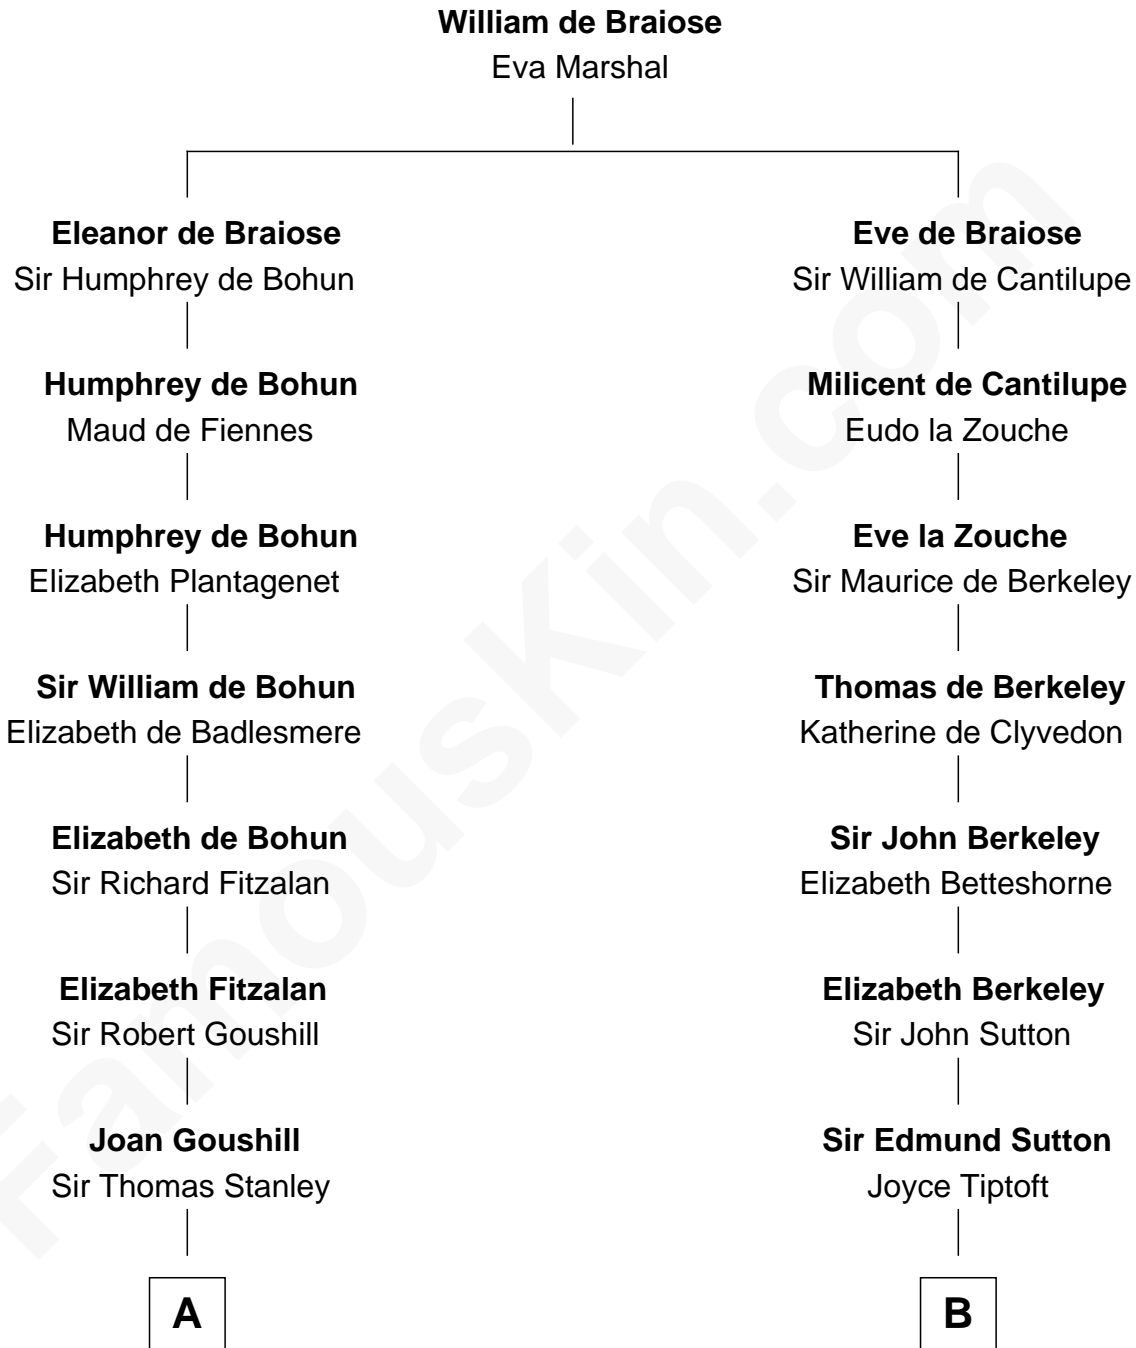

# FamousKin.com Relationship Chart of

**Juliette Gordon Low**  
*Founder of the Girl Scouts*

16th cousin 5 times removed of

**John Langdon**  
*Signer of the U.S. Constitution*

**C**

—  
**Alexander Wolcott**

Frances Burbank

—  
**Frances Wolcott**

Arthur William Magill

—  
**Juliette Augusta Magill**

John Harris Kinzie

—  
**Eleanor Lytle Kinzie**

William Washington Gordon

—  
**Juliette Gordon Low**

*Founder of the Girl Scouts*

FamousKin.com