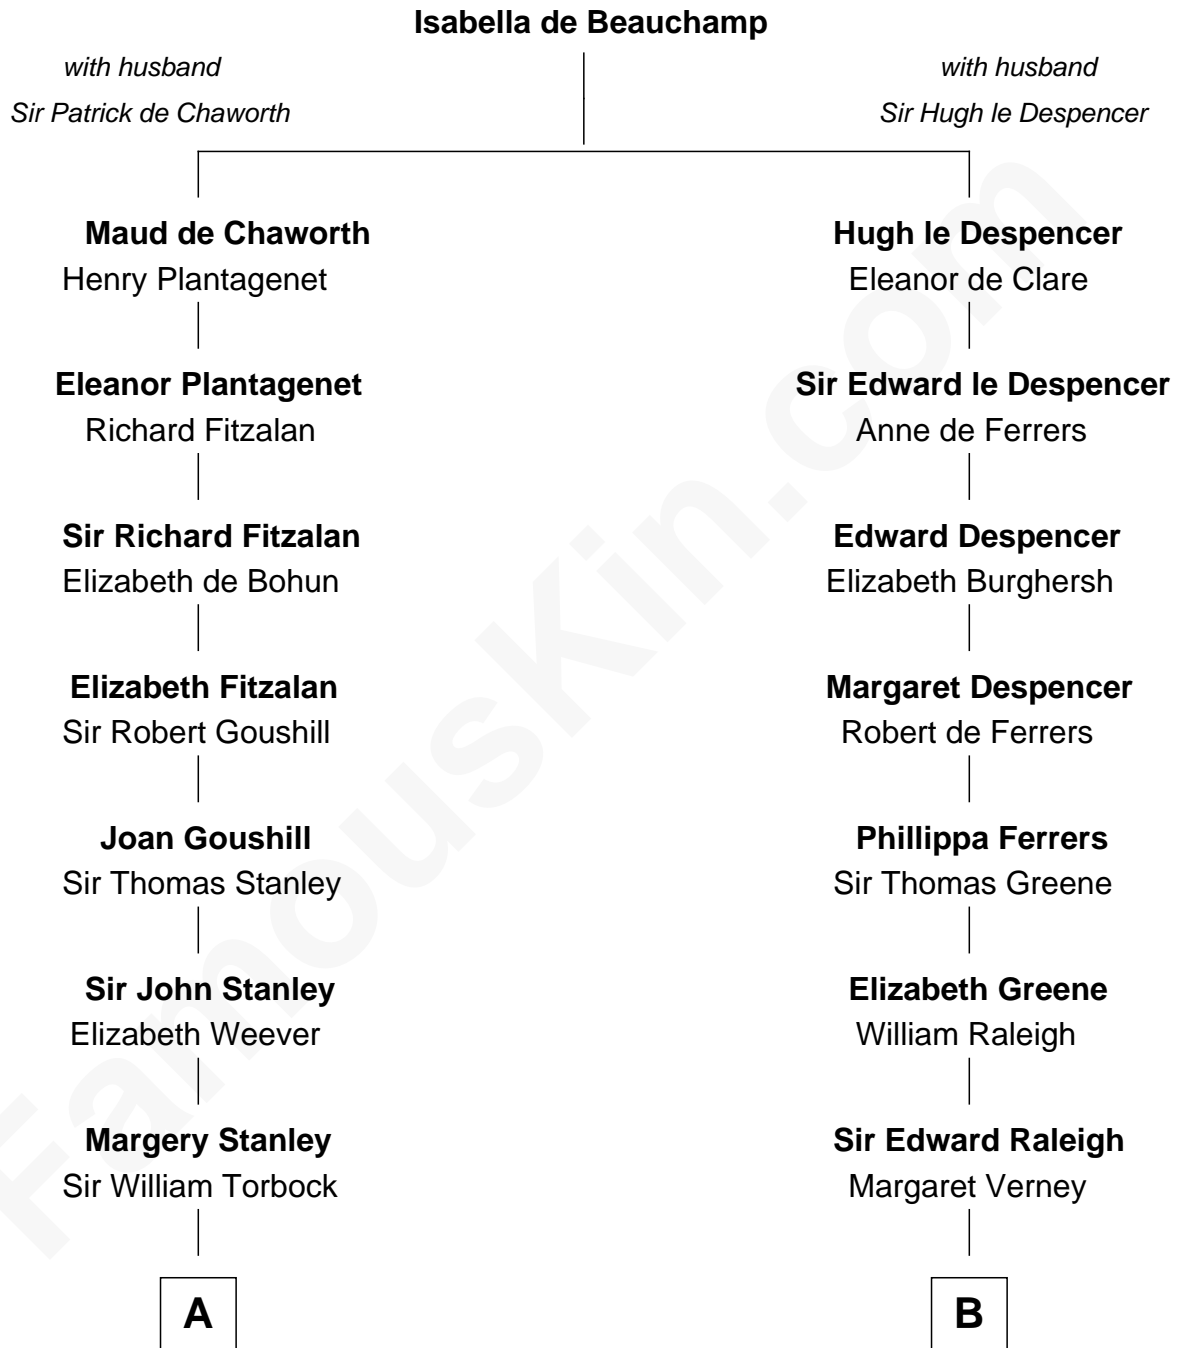

# FamousKin.com Relationship Chart of

**Juliette Gordon Low**  
*Founder of the Girl Scouts*

19th cousin of

**Shanghai Pierce**  
*Texas Cattleman*

**C**

**Juliette Augusta Magill**

John Harris Kinzie

**Eleanor Lytle Kinzie**

William Washington Gordon

**Juliette Gordon Low**

*Founder of the Girl Scouts*

**D**

**Susanna Stoddard**

Isaac Pearce

**Jonathan D. Pearce**

Hanna Phillips Head

**Shanghai Pierce**

*Texas Cattleman*

FamousKin.com