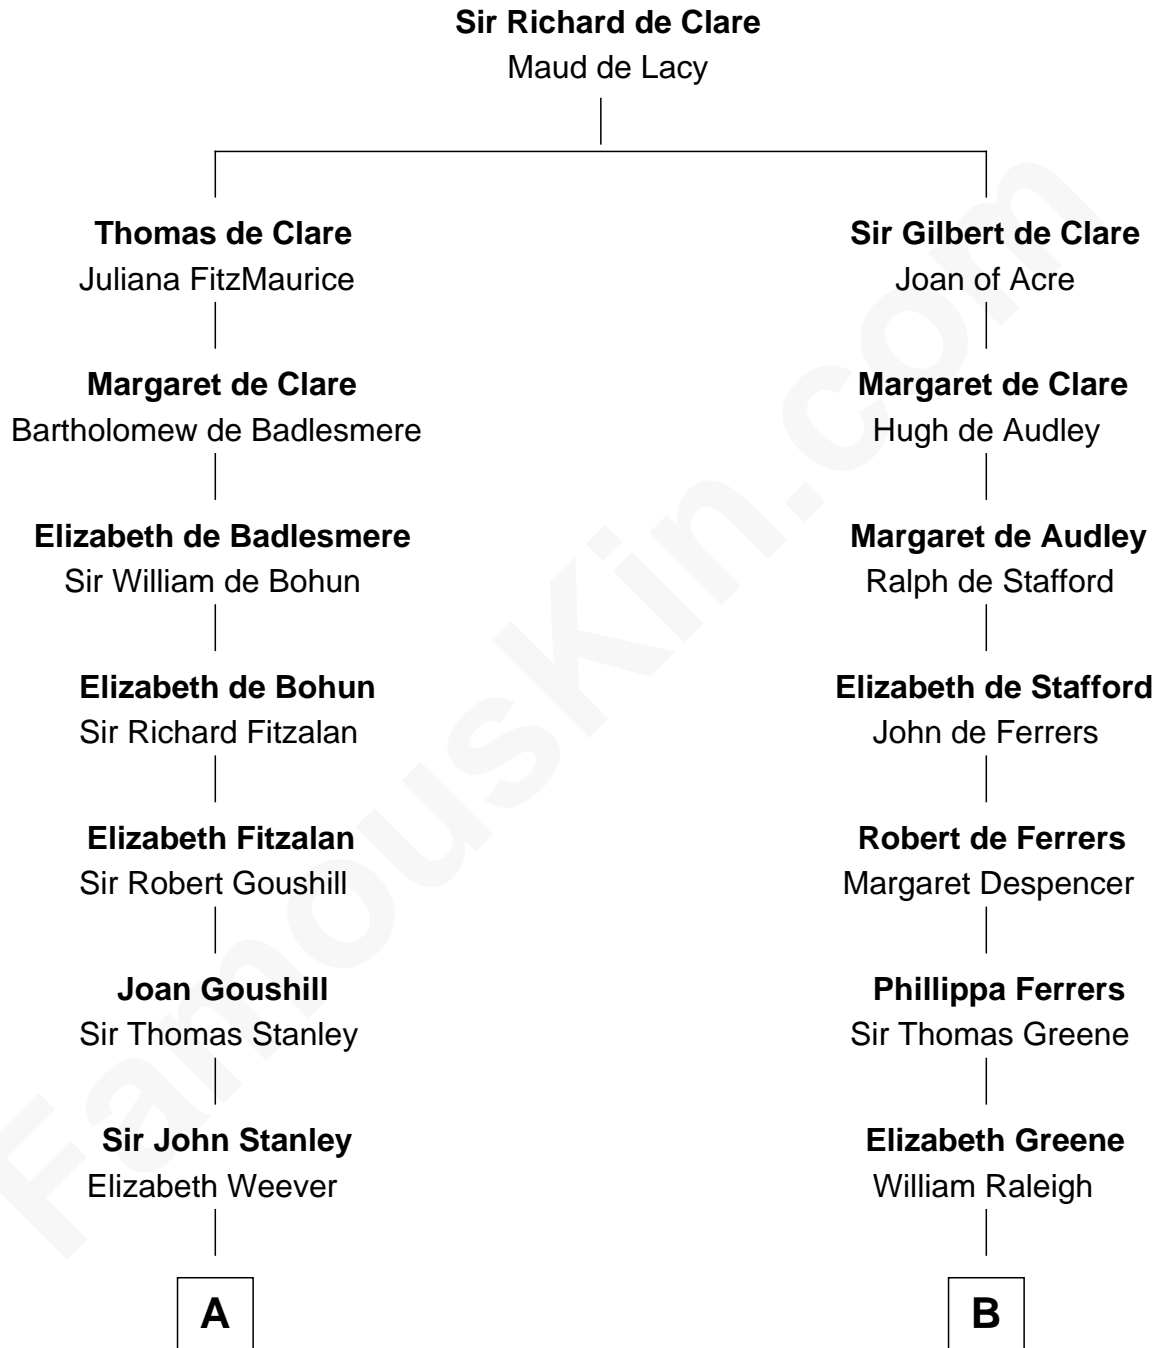

FamousKin.com Relationship Chart of

Juliette Gordon Low
Founder of the Girl Scouts

20th cousin of

Shanghai Pierce
Texas Cattleman

C

Frances Wolcott
Arthur William Magill

Juliette Augusta Magill
John Harris Kinzie

Eleanor Lytle Kinzie
William Washington Gordon

Juliette Gordon Low
Founder of the Girl Scouts

D

Ambless Wilbore
Nathaniel Stoddard

Susanna Stoddard
Isaac Pearce

Jonathan D. Pearce
Hanna Phillips Head

Shanghai Pierce
Texas Cattleman