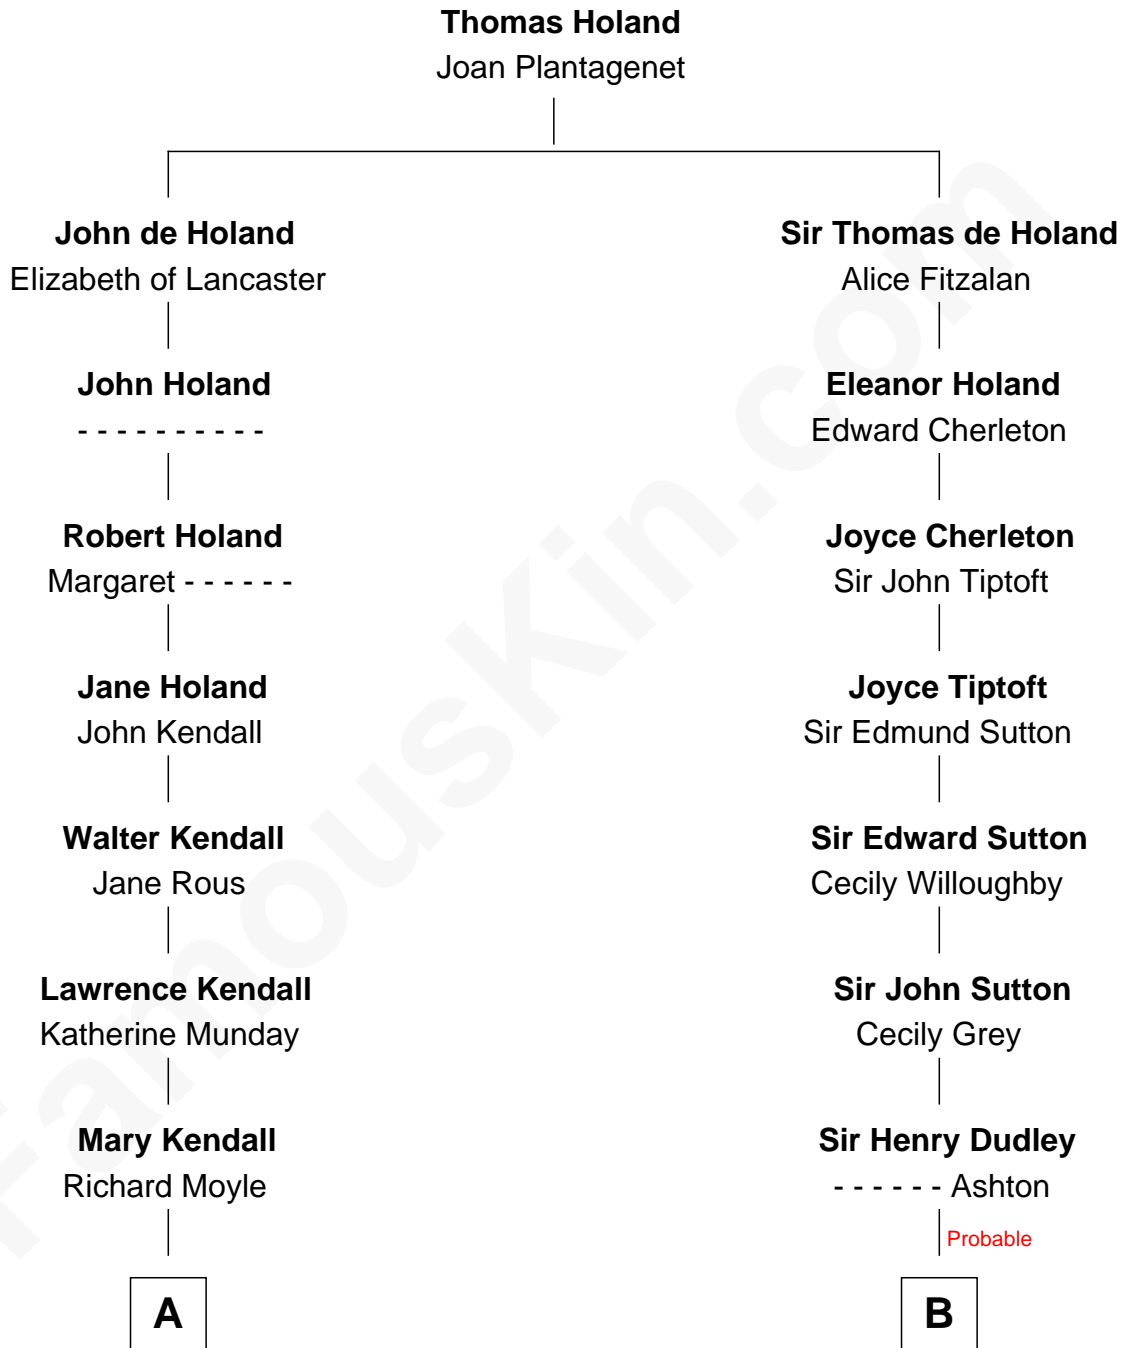

# FamousKin.com Relationship Chart of

**Juliette Gordon Low**  
*Founder of the Girl Scouts*

17th cousin 1 time removed of

**Alan Shepard**  
*Mercury and Apollo Astronaut*

**C**

Alan Bartlett Shepard  
Pauline Renza Emerson

Alan Shepard  
*Mercury and Apollo Astronaut*

FamousKin.com