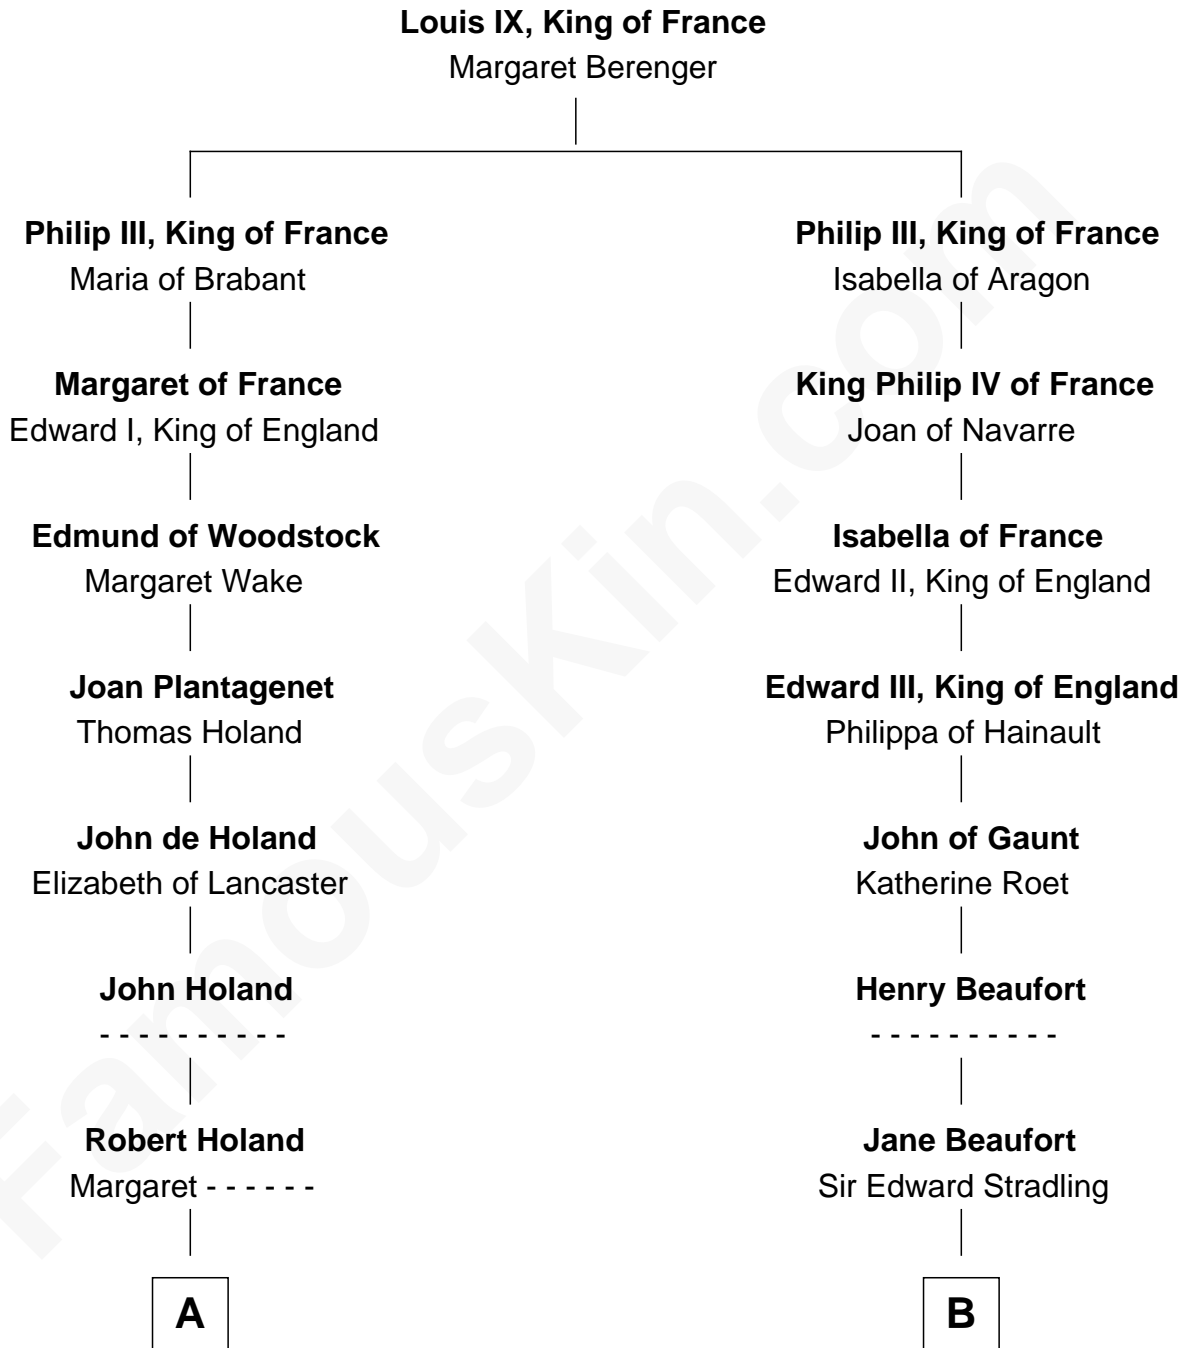

FamousKin.com Relationship Chart of

Juliette Gordon Low
Founder of the Girl Scouts

19th cousin 2 times removed of

John Quincy Adams
6th U.S. President

C

Alexander Wolcott

Frances Burbank

Frances Wolcott

Arthur William Magill

Juliette Augusta Magill

John Harris Kinzie

Eleanor Lytle Kinzie

William Washington Gordon

Juliette Gordon Low

Founder of the Girl Scouts

D