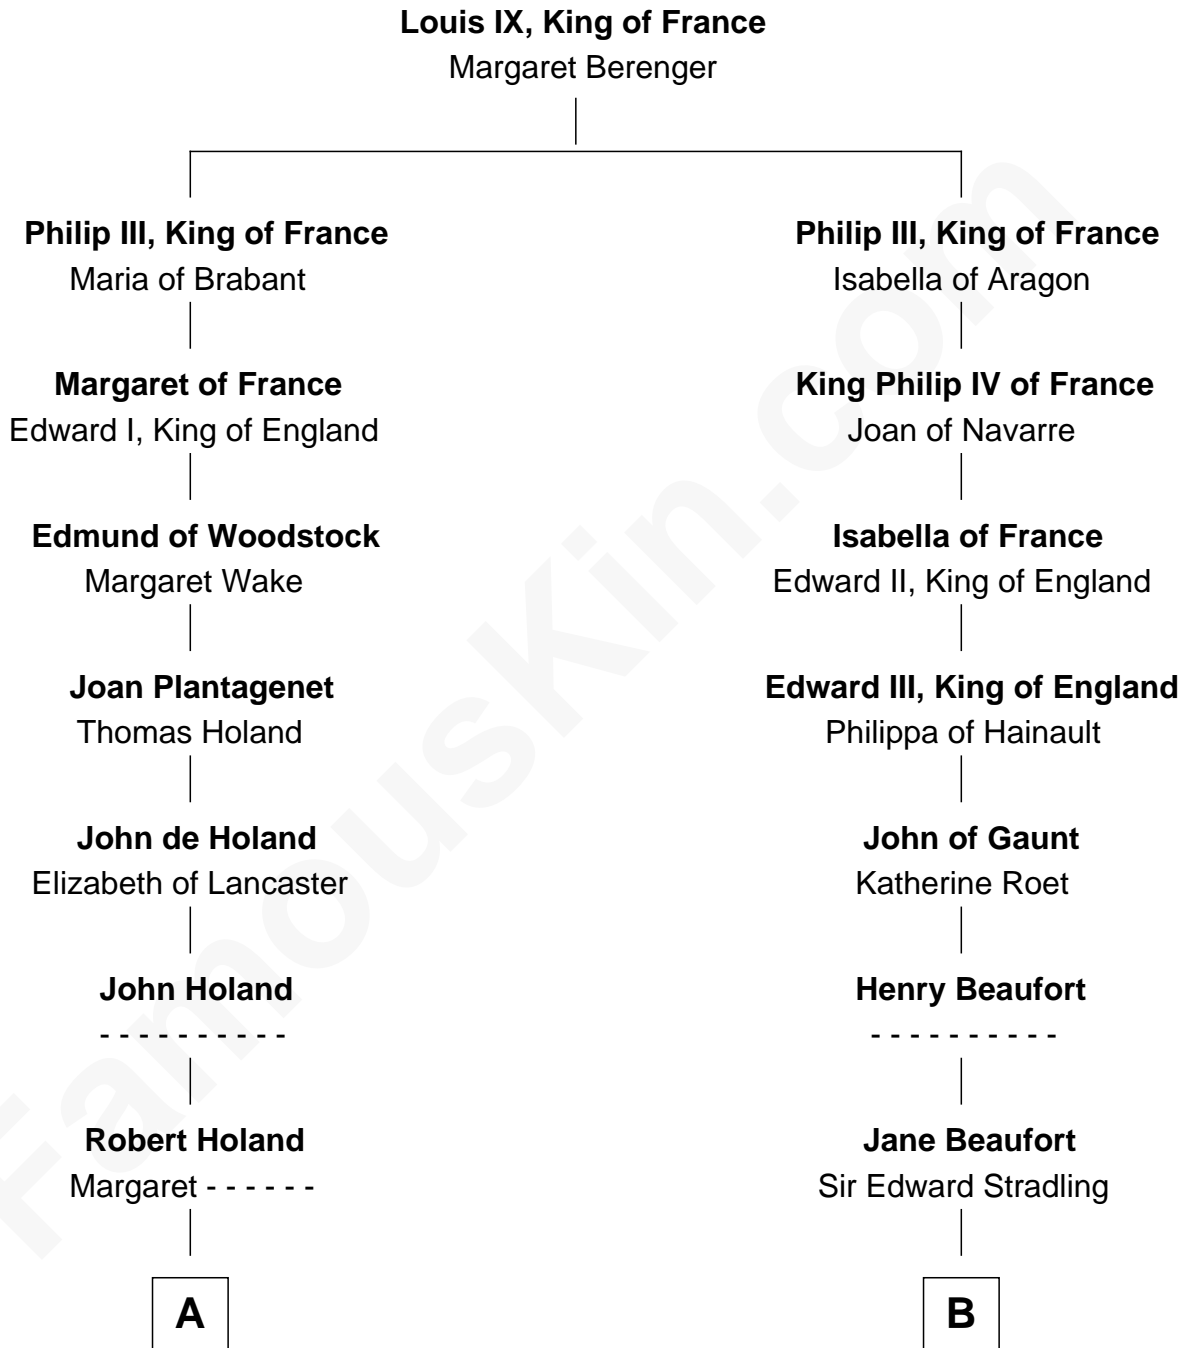

FamousKin.com Relationship Chart of

Juliette Gordon Low
Founder of the Girl Scouts

18th cousin 3 times removed of

Abigail (Smith) Adams

First Lady of President John Adams

C

Alexander Wolcott

Frances Burbank

Frances Wolcott

Arthur William Magill

Juliette Augusta Magill

John Harris Kinzie

Eleanor Lytle Kinzie

William Washington Gordon

Juliette Gordon Low

Founder of the Girl Scouts