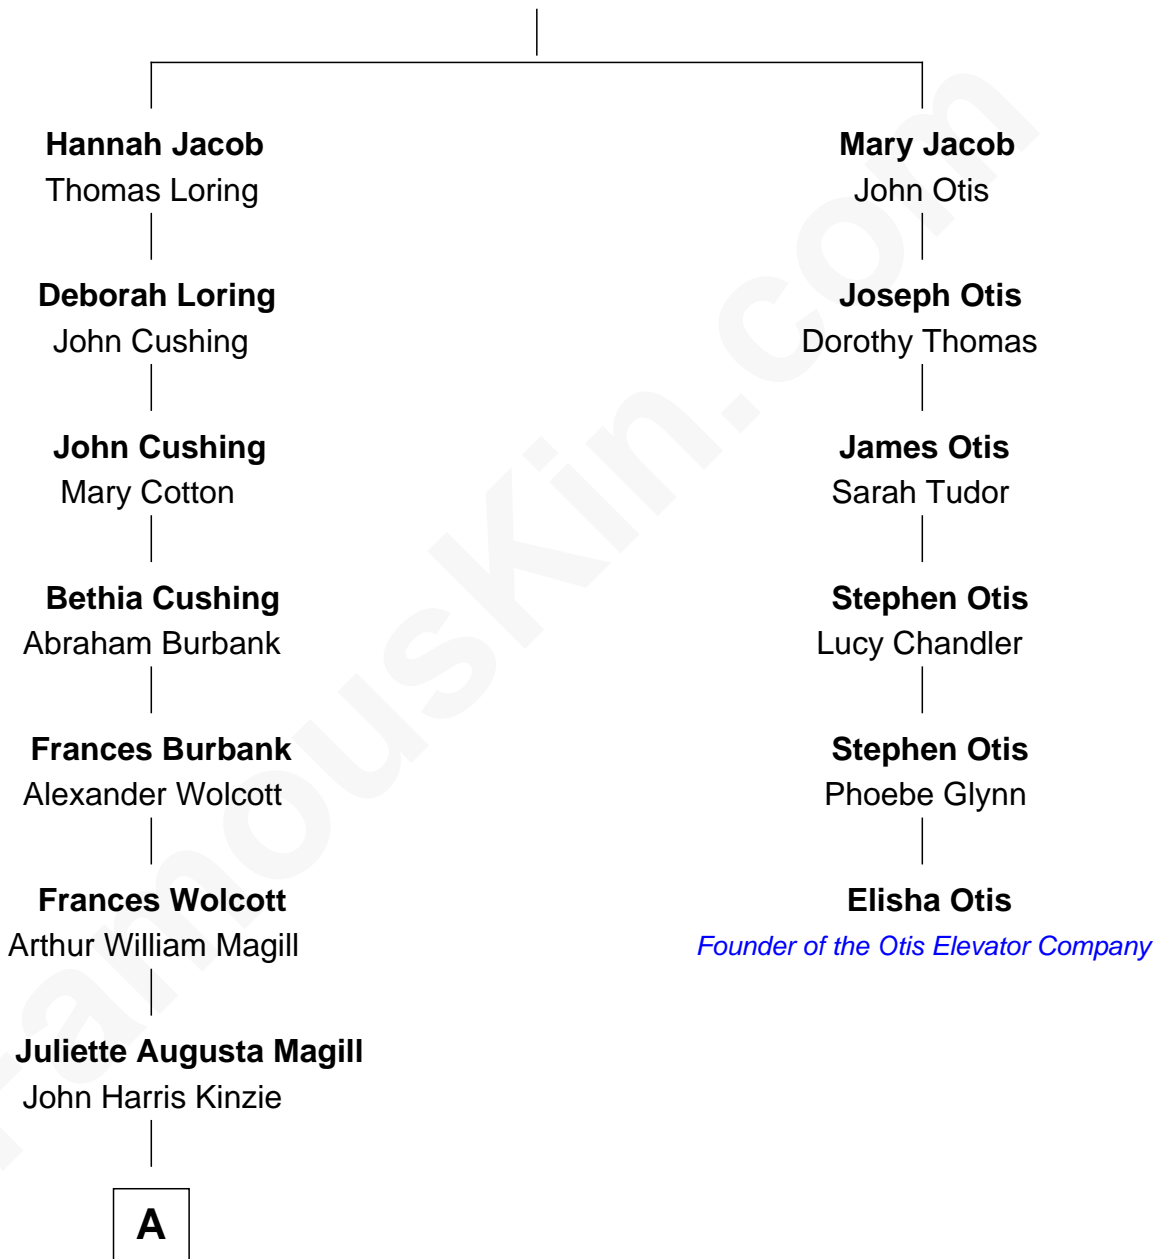

FamousKin.com Relationship Chart of

Juliette Gordon Low
Founder of the Girl Scouts

5th cousin 3 times removed of

Elisha Otis

Founder of the Otis Elevator Company

Nicholas Jacob

Mary Gilman

A

—
Eleanor Lytle Kinzie
William Washington Gordon

—
Juliette Gordon Low
Founder of the Girl Scouts

FamousKin.com