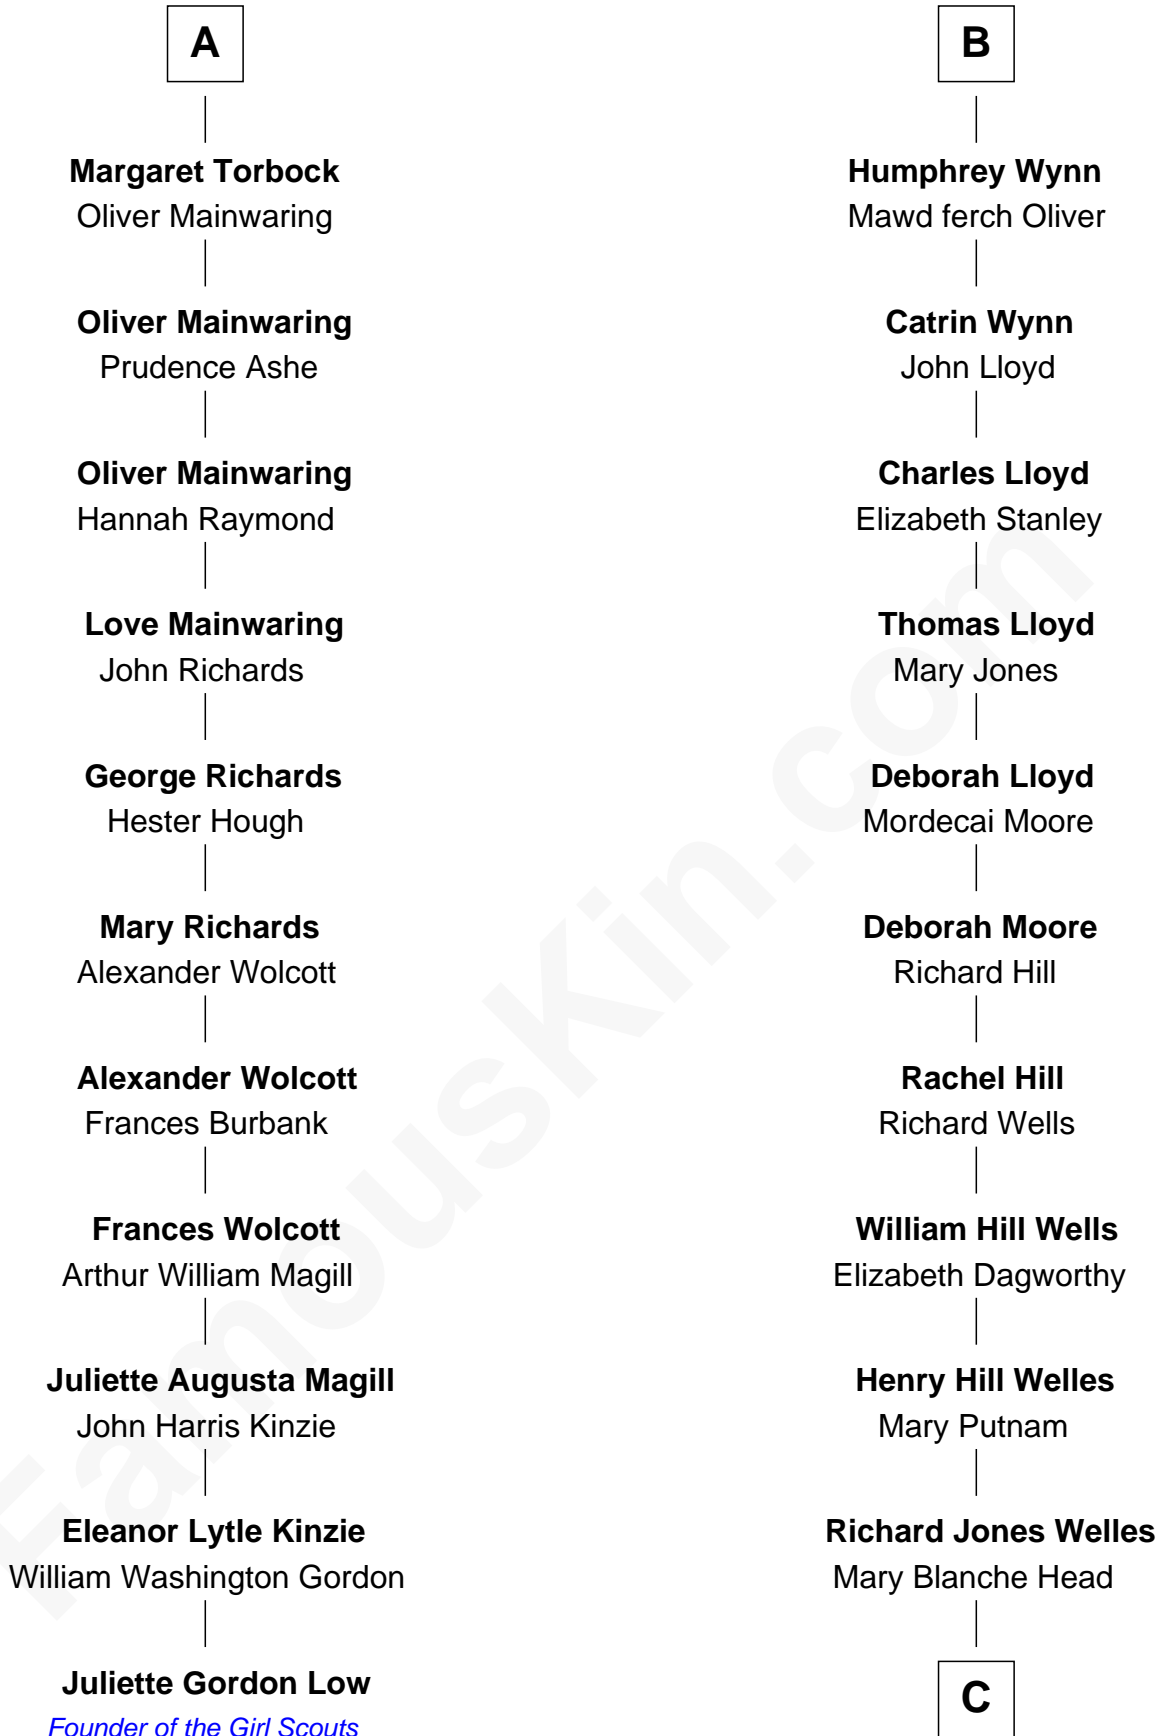

# FamousKin.com Relationship Chart of

**Juliette Gordon Low**  
*Founder of the Girl Scouts*

17th cousin 1 time removed of

**Orson Welles**  
*Radio, Stage, and Movie Actor*

**C**

Richard Head Welles

Beatrice Ives