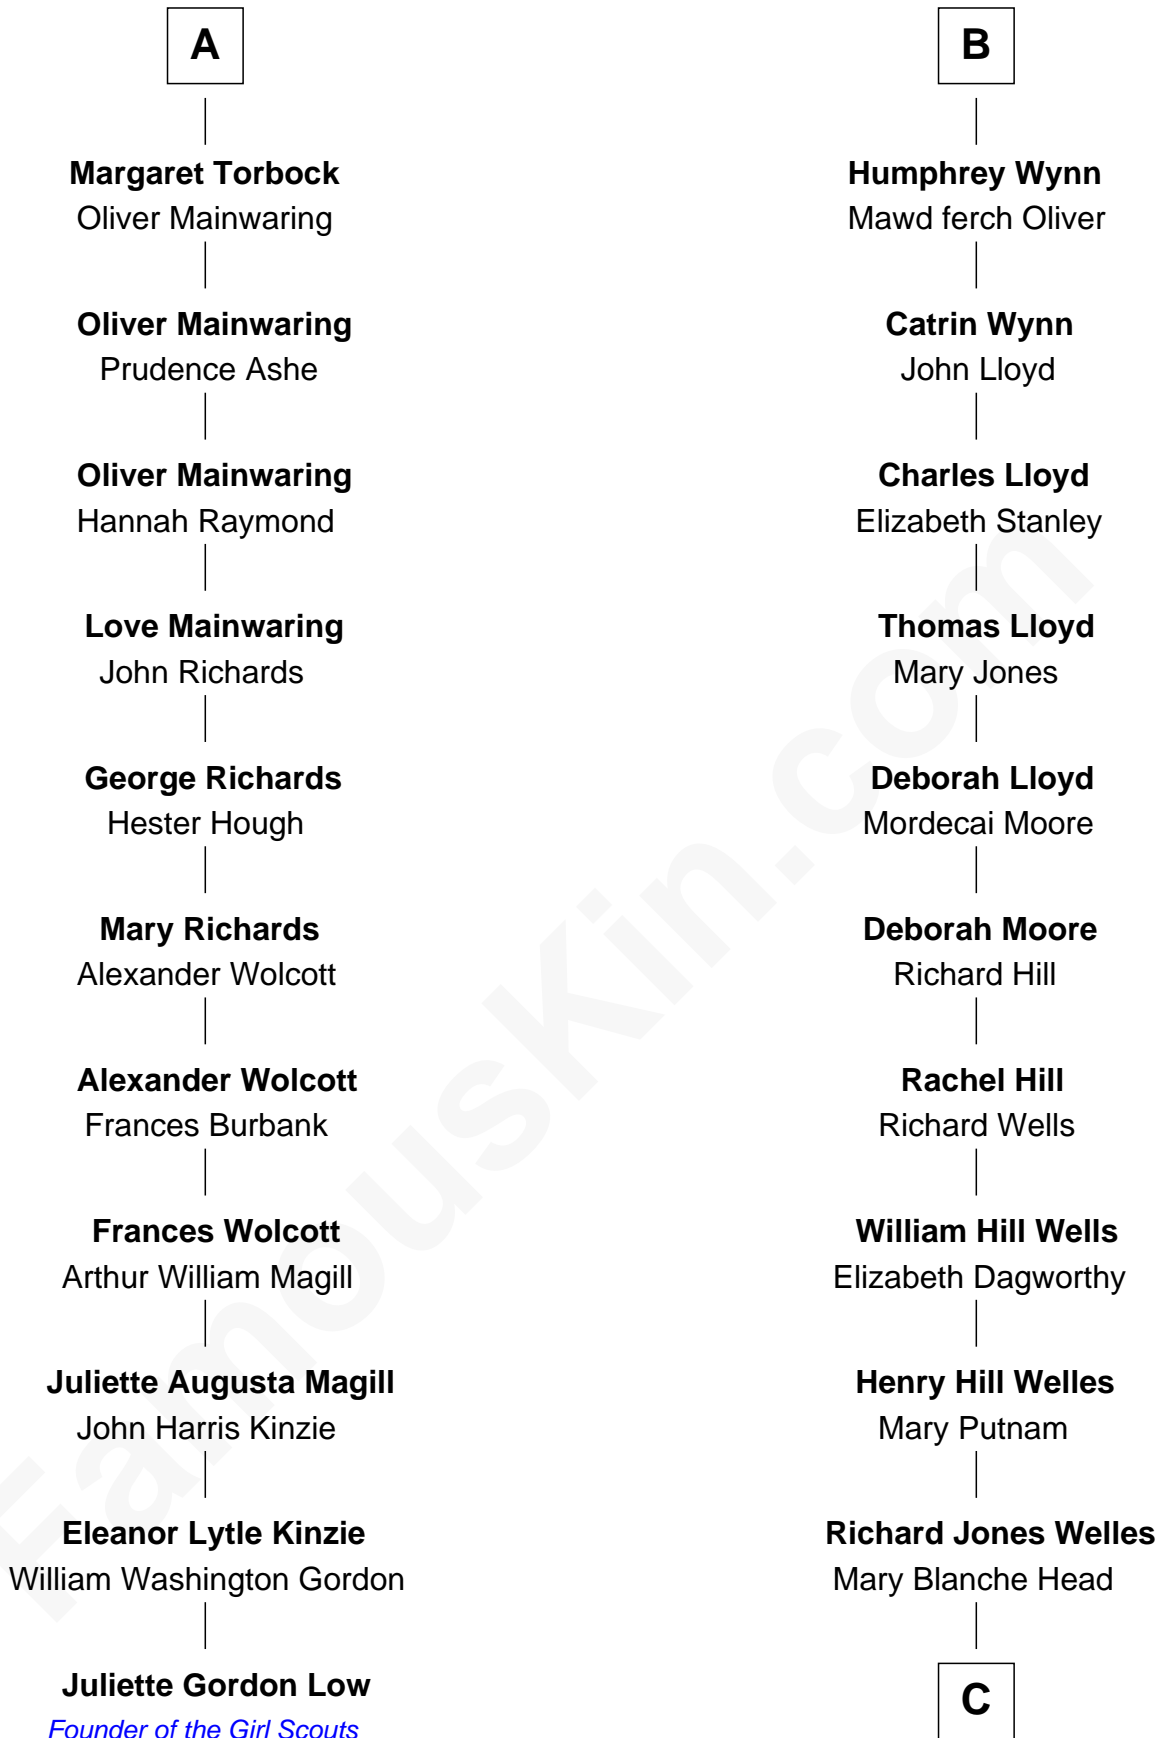

FamousKin.com Relationship Chart of

Juliette Gordon Low
Founder of the Girl Scouts

17th cousin 1 time removed of

Orson Welles
Radio, Stage, and Movie Actor

C

Richard Head Welles

Beatrice Ives

Orson Welles

Radio, Stage, and Movie Actor

FamousKin.com