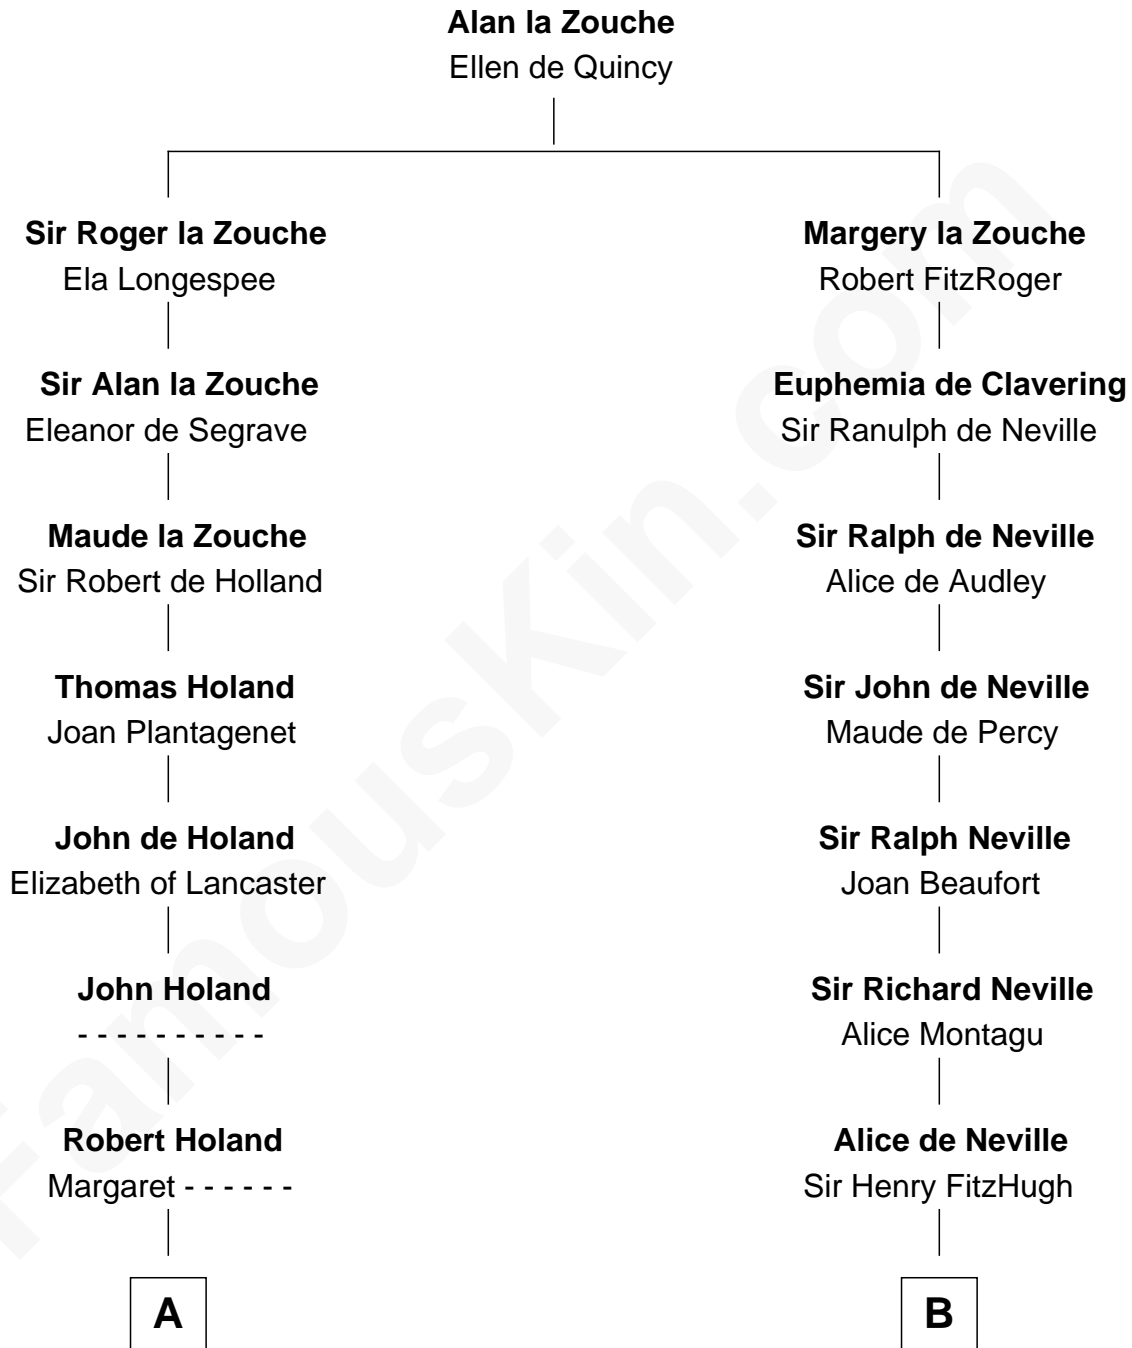

FamousKin.com Relationship Chart of

Juliette Gordon Low
Founder of the Girl Scouts

9th cousin 12 times removed of

Catherine Parr
6th Wife of King Henry VIII

C

Alexander Wolcott

Frances Burbank

Frances Wolcott

Arthur William Magill

Juliette Augusta Magill

John Harris Kinzie

Eleanor Lytle Kinzie

William Washington Gordon

Juliette Gordon Low

Founder of the Girl Scouts

FamousKin.com