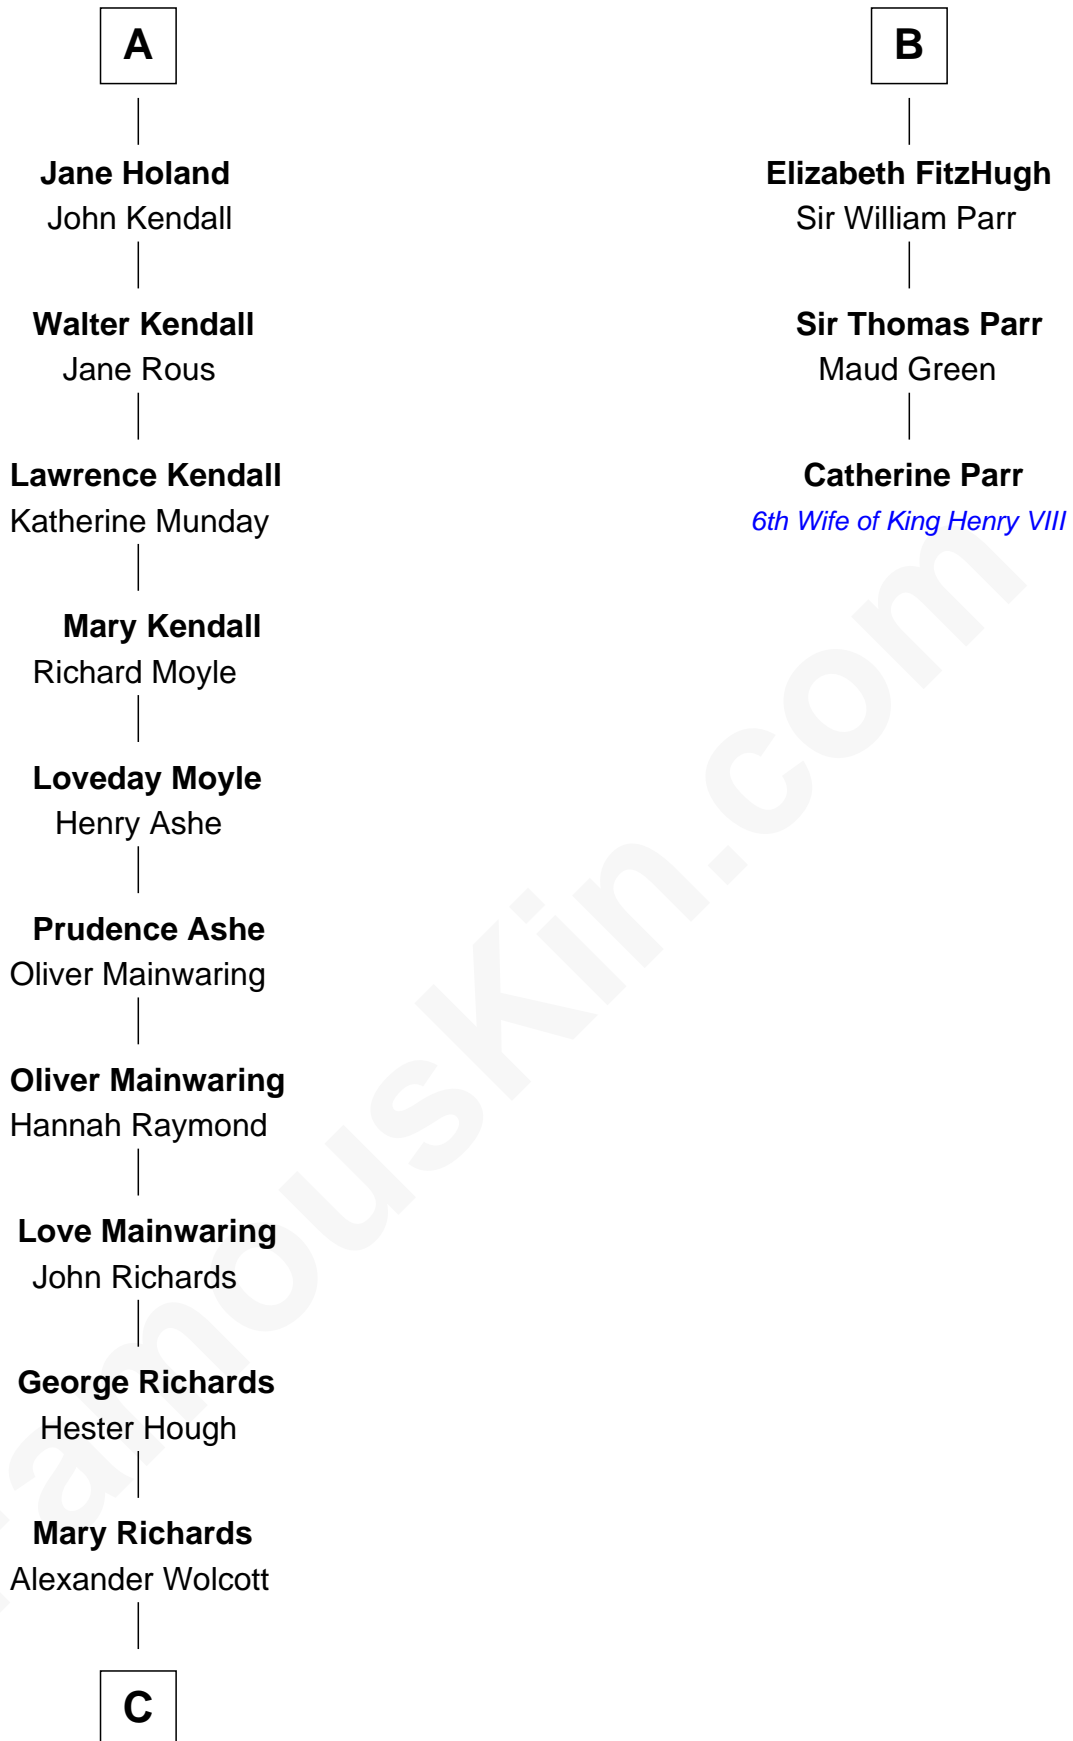

FamousKin.com Relationship Chart of

Juliette Gordon Low
Founder of the Girl Scouts

9th cousin 12 times removed of

Catherine Parr
6th Wife of King Henry VIII

C

Alexander Wolcott

Frances Burbank

Frances Wolcott

Arthur William Magill

Juliette Augusta Magill

John Harris Kinzie

Eleanor Lytle Kinzie

William Washington Gordon

Juliette Gordon Low

Founder of the Girl Scouts

FamousKin.com