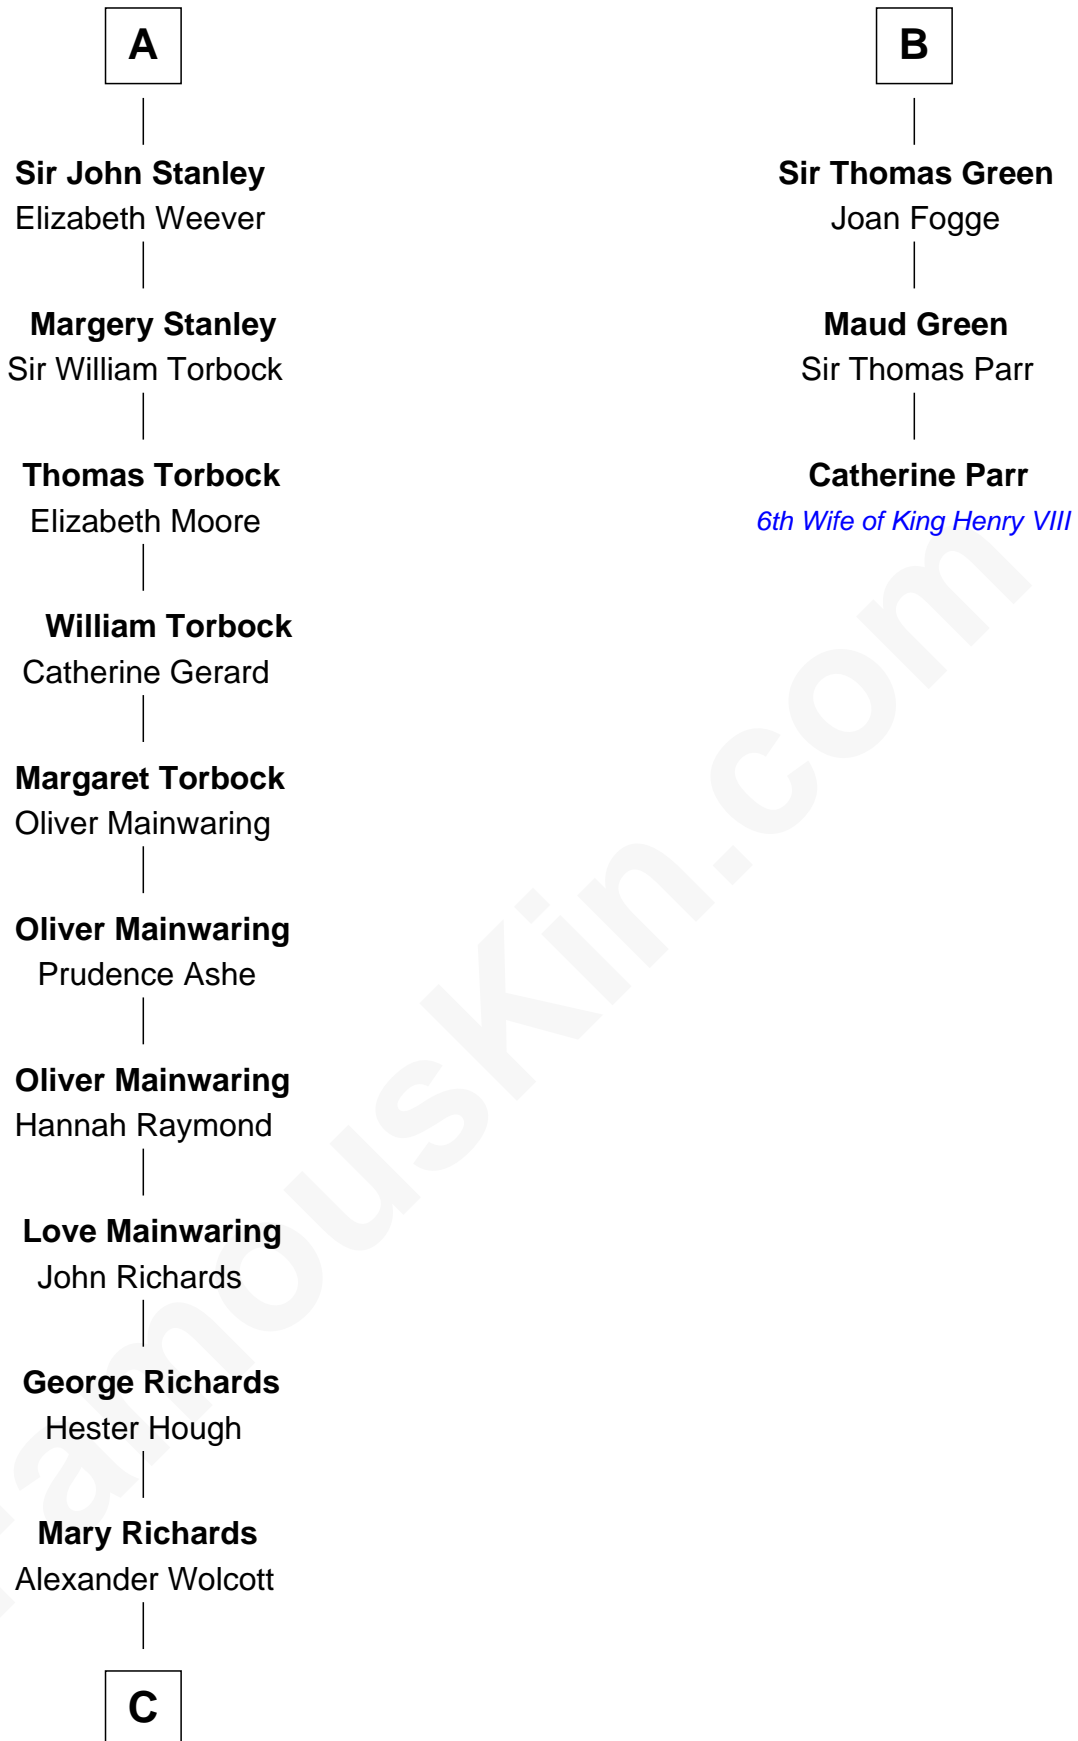

FamousKin.com Relationship Chart of

Juliette Gordon Low
Founder of the Girl Scouts

9th cousin 12 times removed of

Catherine Parr
6th Wife of King Henry VIII

C

—
Alexander Wolcott

Frances Burbank

—
Frances Wolcott

Arthur William Magill

—
Juliette Augusta Magill

John Harris Kinzie

—
Eleanor Lytle Kinzie

William Washington Gordon

—
Juliette Gordon Low

Founder of the Girl Scouts

FamousKin.com