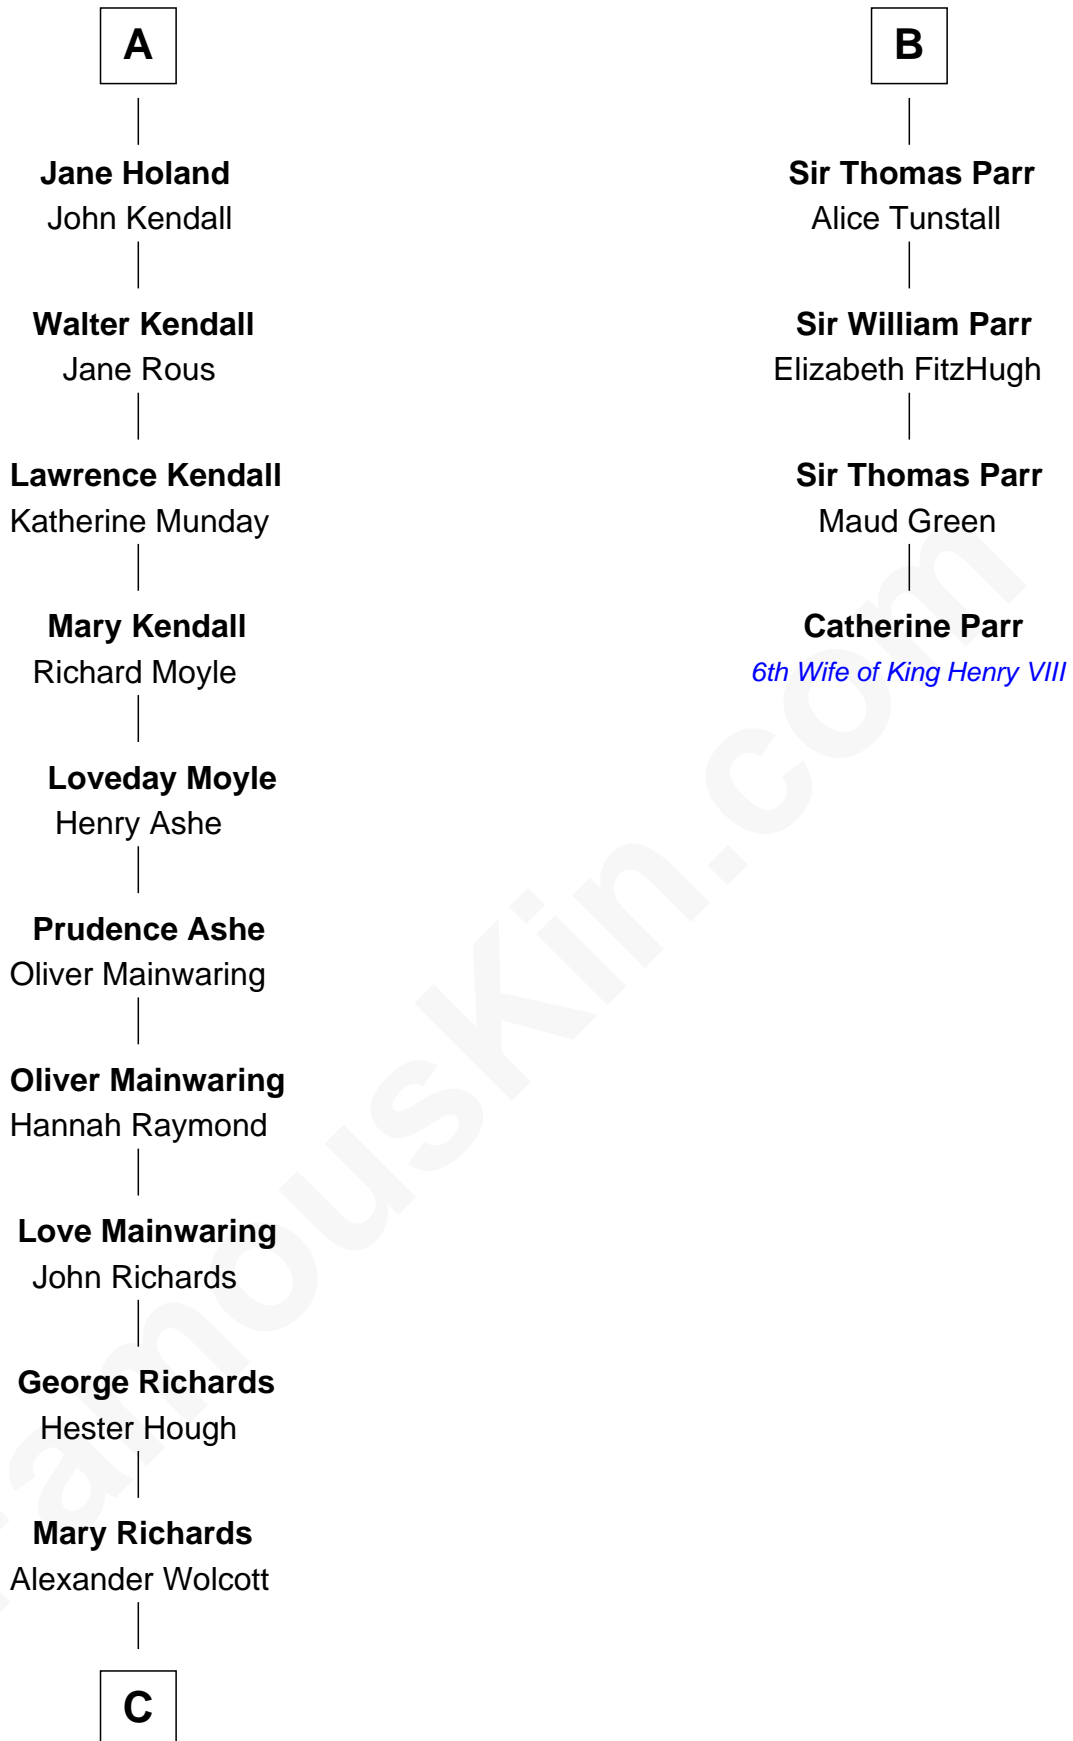

FamousKin.com Relationship Chart of

Juliette Gordon Low
Founder of the Girl Scouts

10th cousin 11 times removed of

Catherine Parr
6th Wife of King Henry VIII

C

—
Alexander Wolcott

Frances Burbank

—
Frances Wolcott

Arthur William Magill

—
Juliette Augusta Magill

John Harris Kinzie

—
Eleanor Lytle Kinzie

William Washington Gordon

—
Juliette Gordon Low

Founder of the Girl Scouts

FamousKin.com