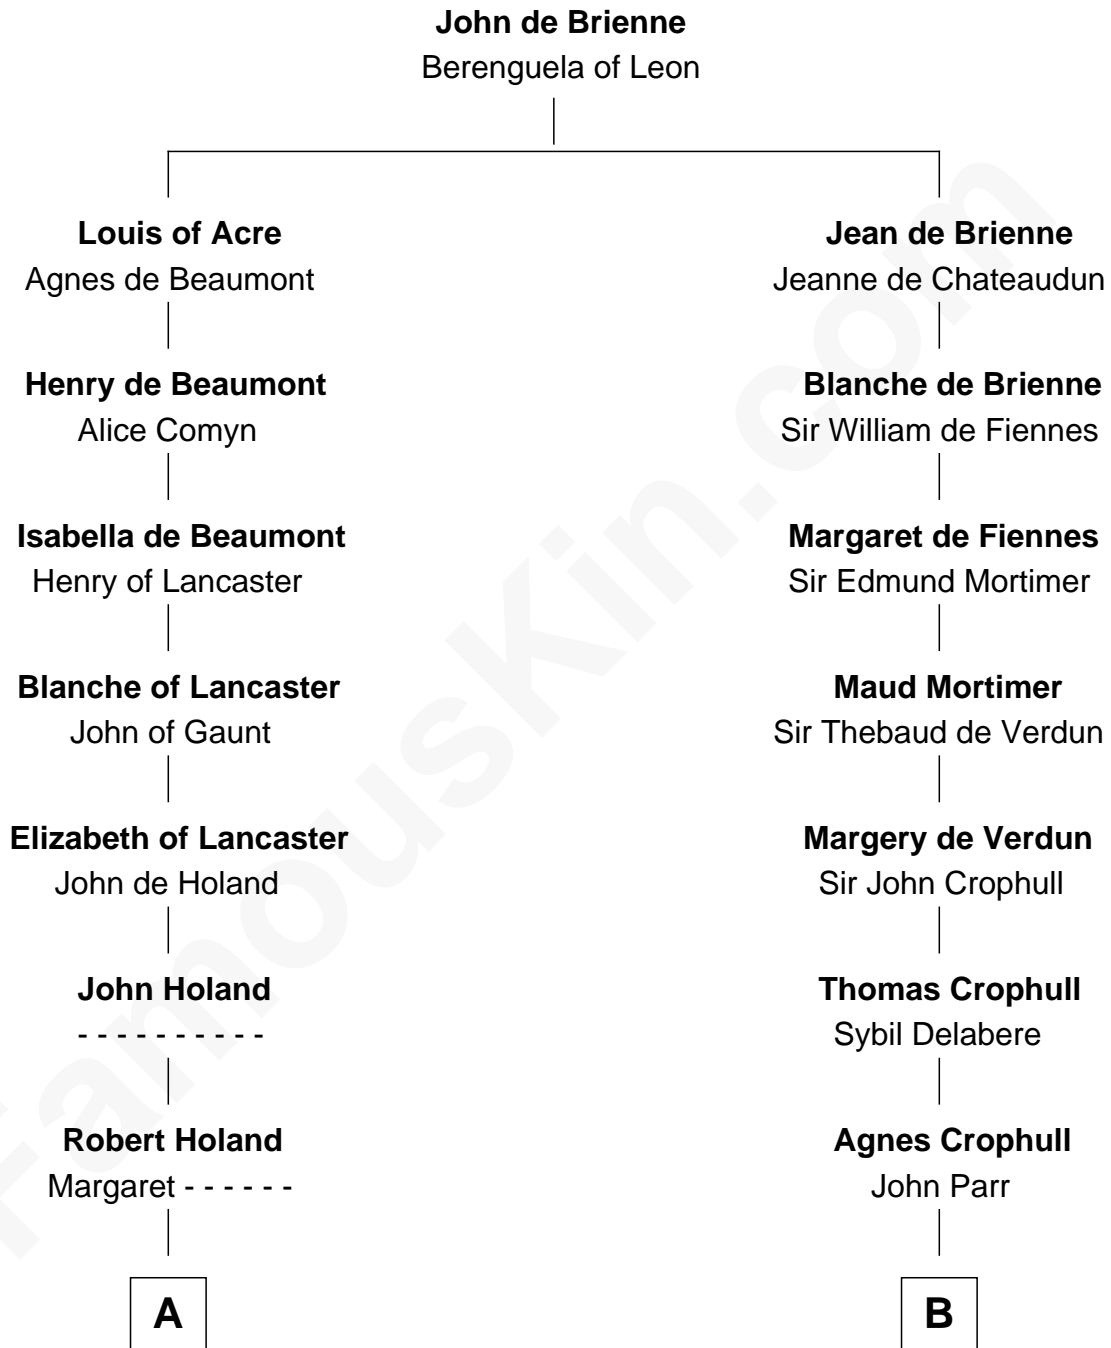

FamousKin.com Relationship Chart of

Juliette Gordon Low
Founder of the Girl Scouts

10th cousin 11 times removed of

Catherine Parr
6th Wife of King Henry VIII

C

—
Alexander Wolcott

Frances Burbank

—
Frances Wolcott

Arthur William Magill

—
Juliette Augusta Magill

John Harris Kinzie

—
Eleanor Lytle Kinzie

William Washington Gordon

—
Juliette Gordon Low

Founder of the Girl Scouts

FamousKin.com