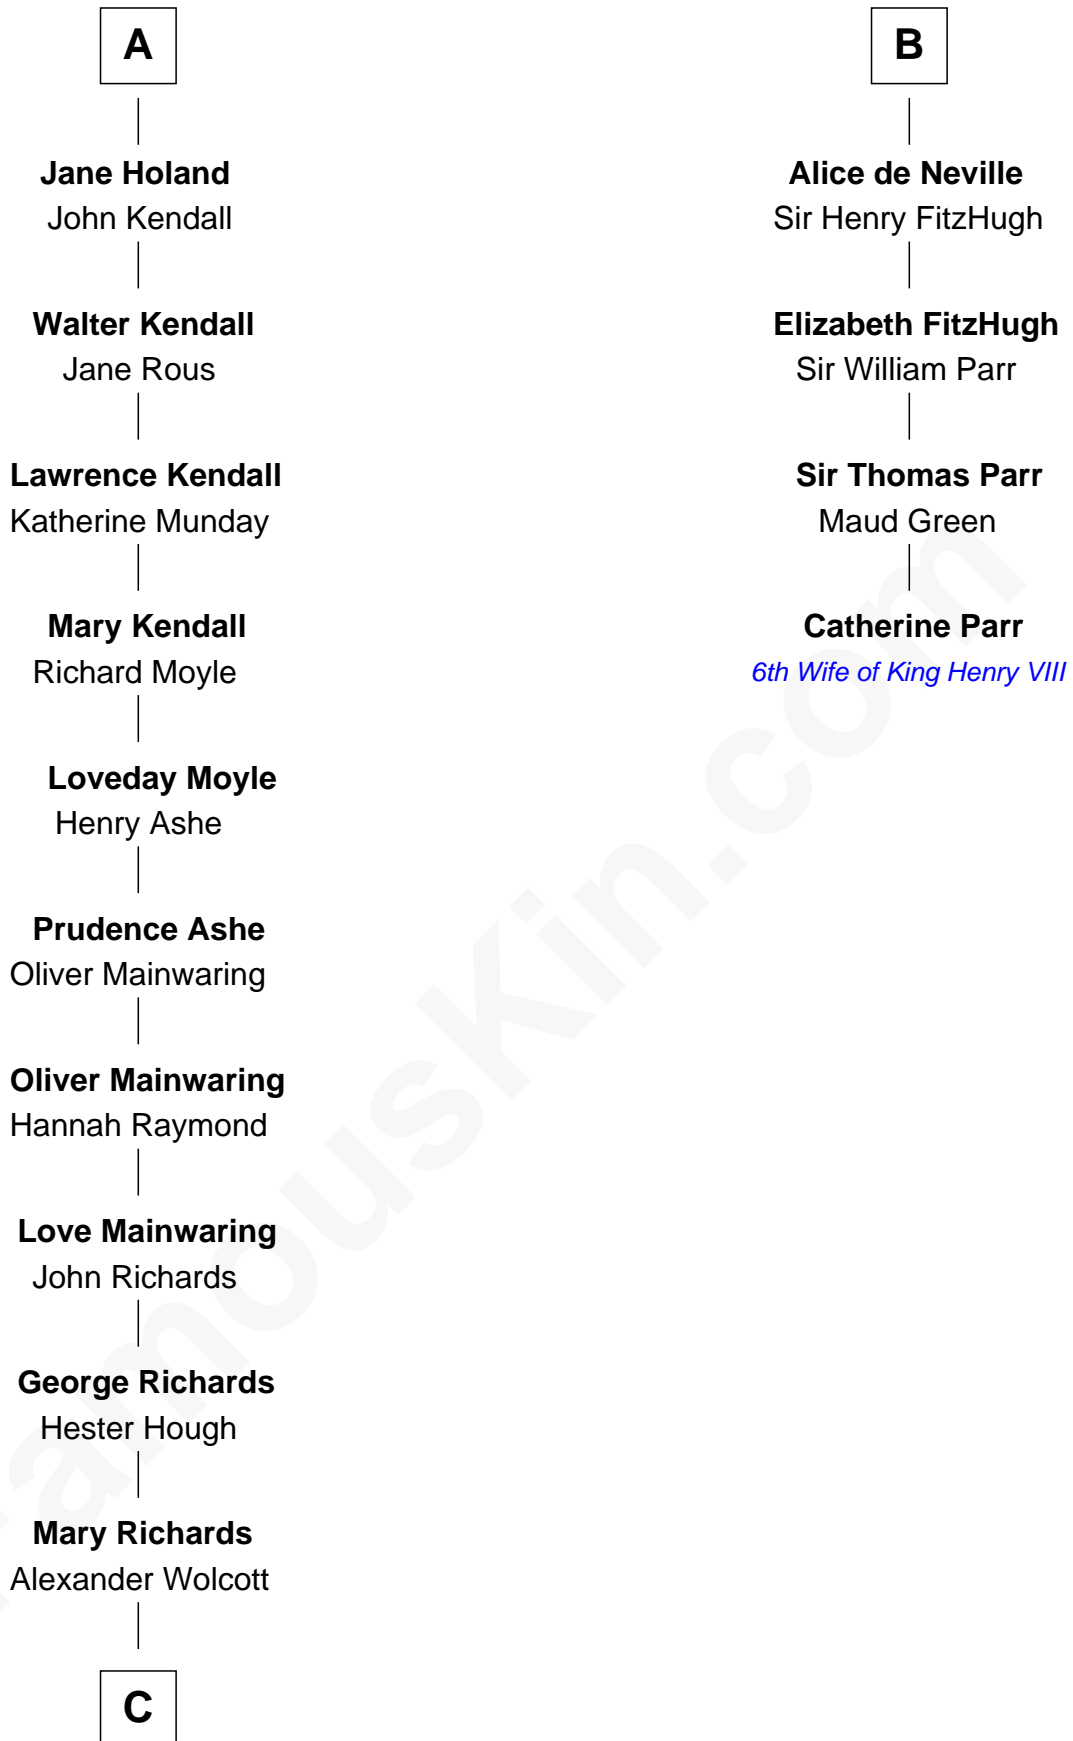

FamousKin.com

Relationship Chart of

Juliette Gordon Low
Founder of the Girl Scouts

10th cousin 11 times removed of

Catherine Parr
6th Wife of King Henry VIII

C

—
Alexander Wolcott

Frances Burbank

—
Frances Wolcott

Arthur William Magill

—
Juliette Augusta Magill

John Harris Kinzie

—
Eleanor Lytle Kinzie

William Washington Gordon

—
Juliette Gordon Low

Founder of the Girl Scouts