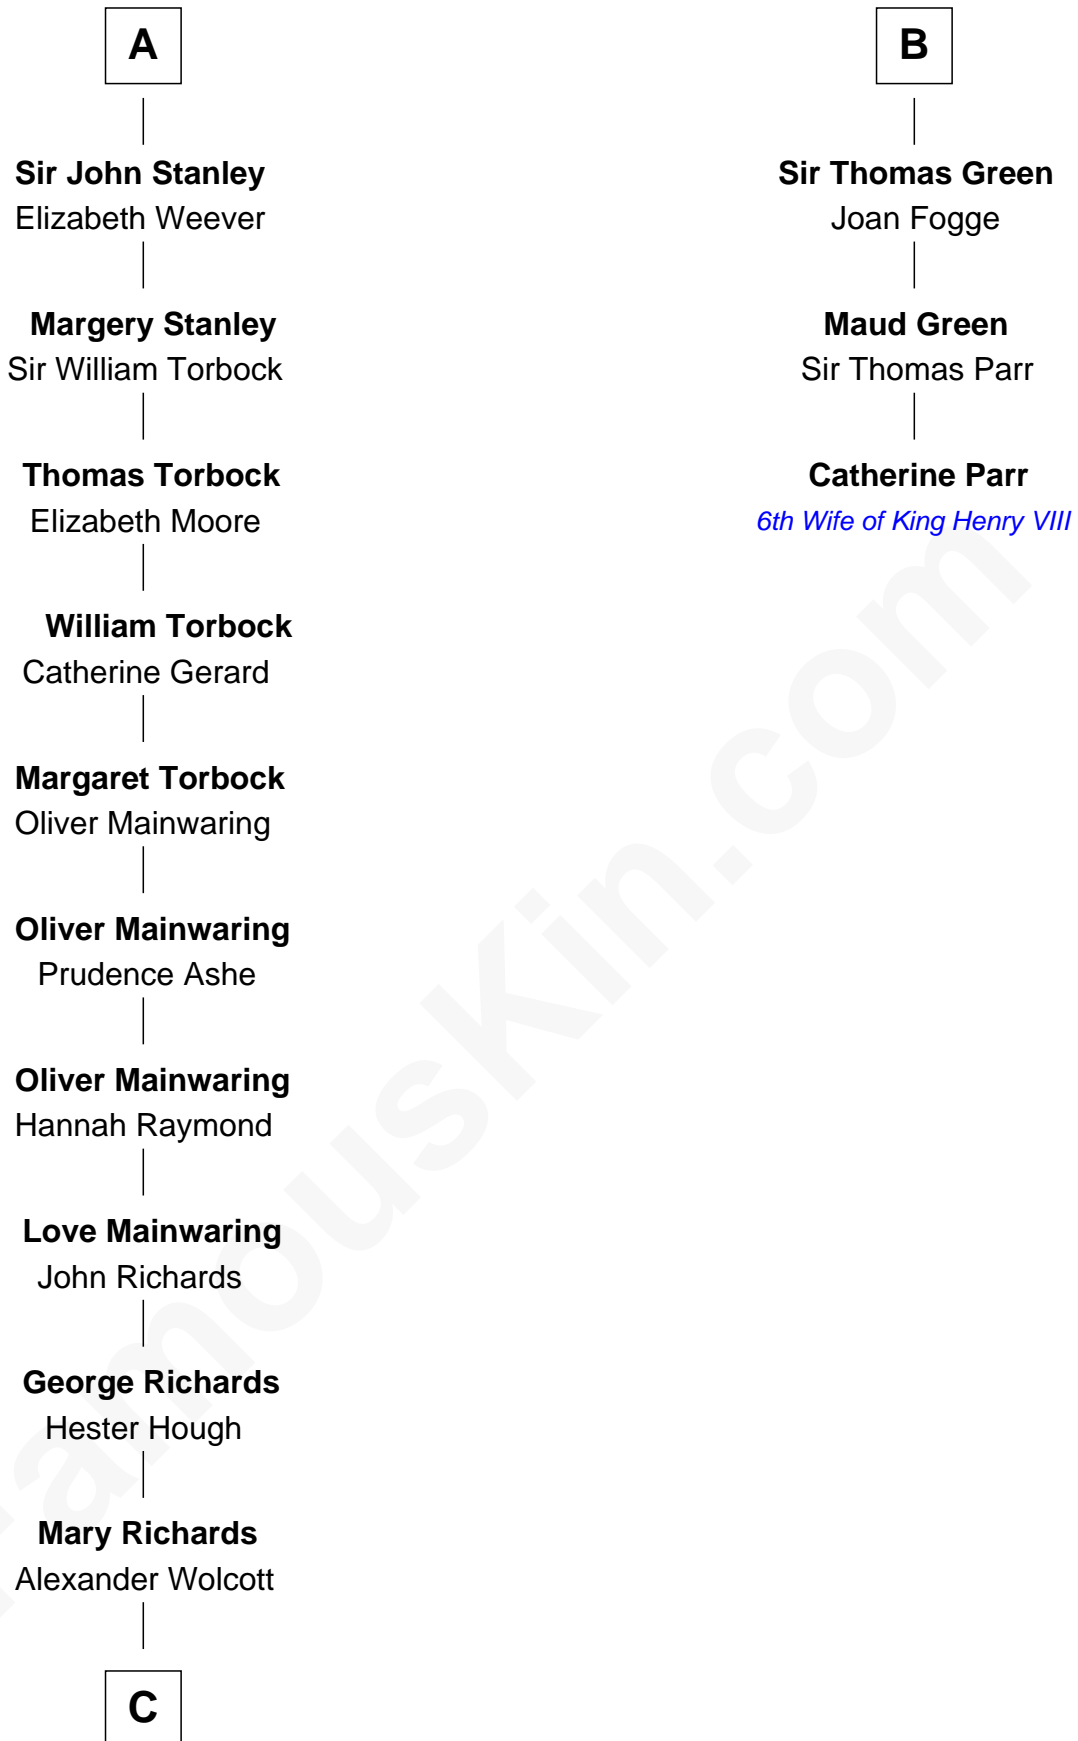

# FamousKin.com Relationship Chart of

**Juliette Gordon Low**  
*Founder of the Girl Scouts*

9th cousin 12 times removed of

**Catherine Parr**  
*6th Wife of King Henry VIII*

**C**

—  
**Alexander Wolcott**

Frances Burbank

—  
**Frances Wolcott**

Arthur William Magill

—  
**Juliette Augusta Magill**

John Harris Kinzie

—  
**Eleanor Lytle Kinzie**

William Washington Gordon

—  
**Juliette Gordon Low**

*Founder of the Girl Scouts*

FamousKin.com