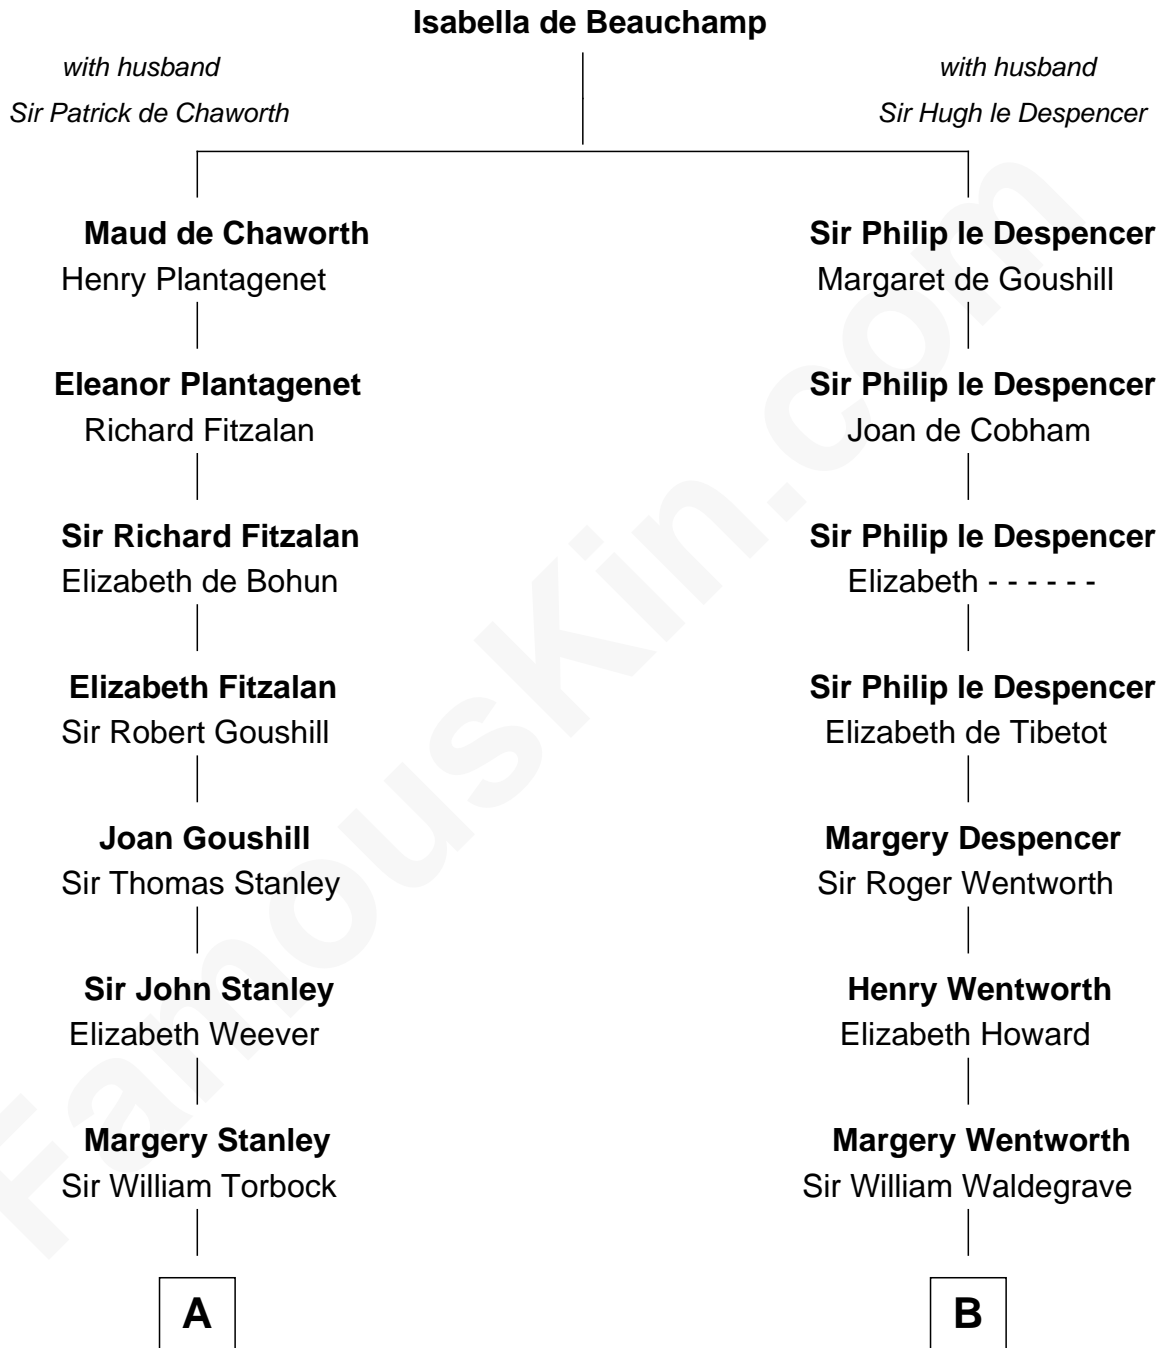

FamousKin.com Relationship Chart of

Juliette Gordon Low
Founder of the Girl Scouts

19th cousin 2 times removed of

Jake Gyllenhaal
Movie Actor

C

Juliette Augusta Magill

John Harris Kinzie

Eleanor Lytle Kinzie

William Washington Gordon

Juliette Gordon Low

Founder of the Girl Scouts

D

Anders Leonard Gyllenhaal

Selma Amanda Nelson

Leonard Ephraim Gyllenhaal

Philo Pendleton