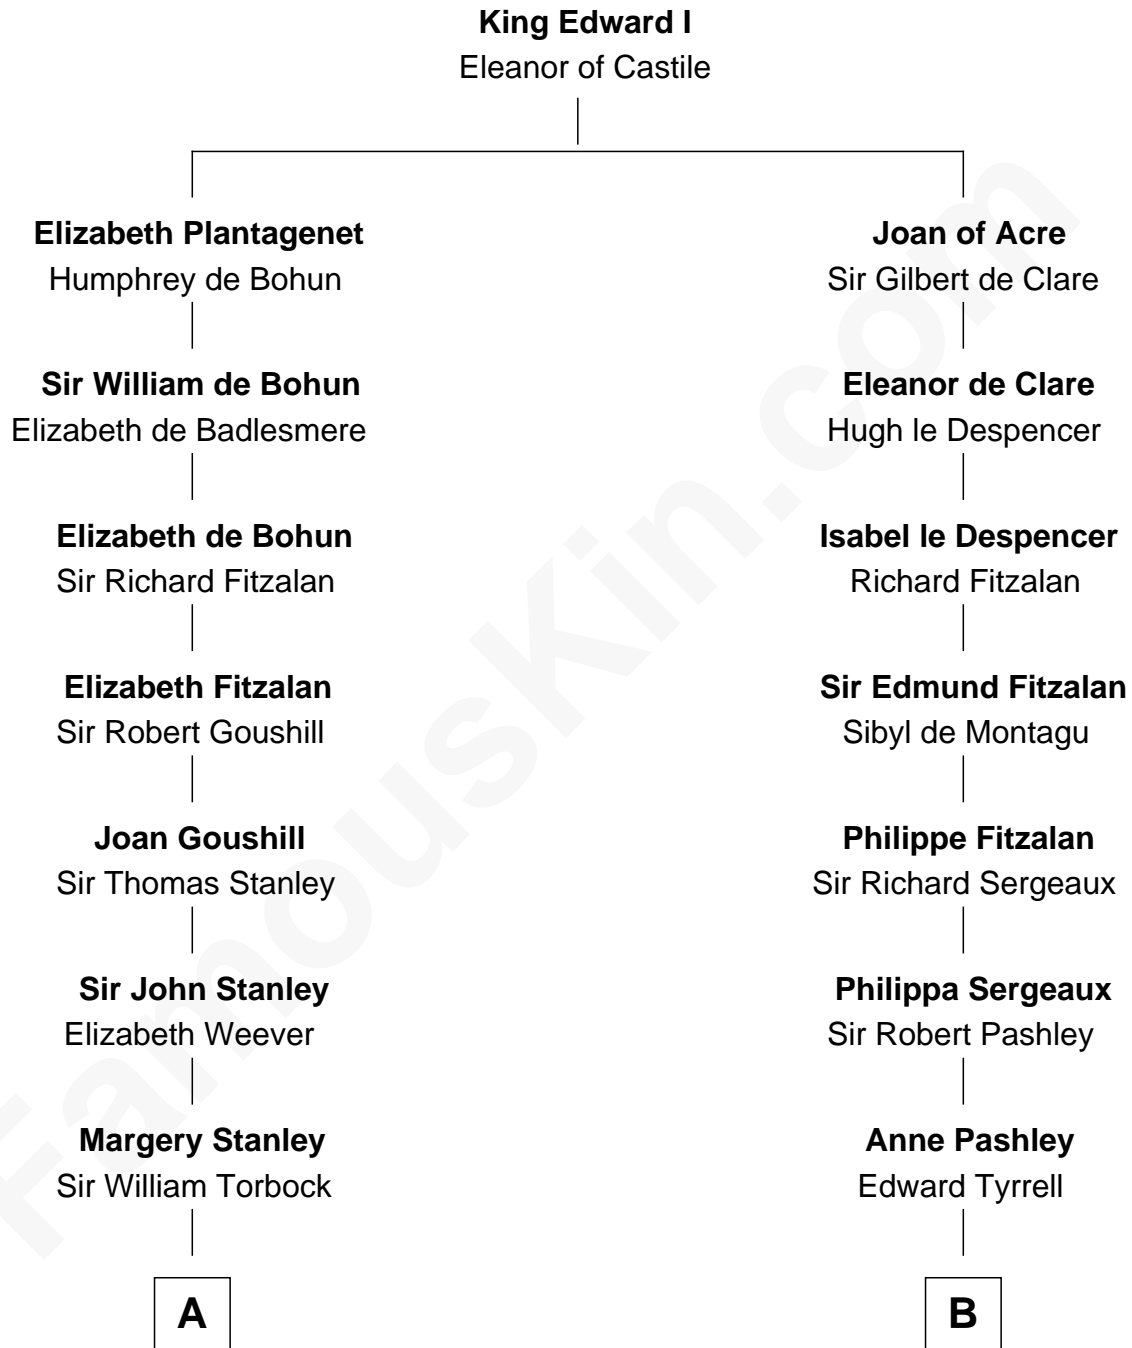

FamousKin.com Relationship Chart of

Juliette Gordon Low
Founder of the Girl Scouts

19th cousin 1 time removed of

General James Longstreet
Confederate Army - U.S. Civil War

C

Juliette Augusta Magill

John Harris Kinzie

Eleanor Lytle Kinzie

William Washington Gordon

Juliette Gordon Low

Founder of the Girl Scouts

D

Deliverance Coward

James FitzRandolph

Hannah FitzRandolph