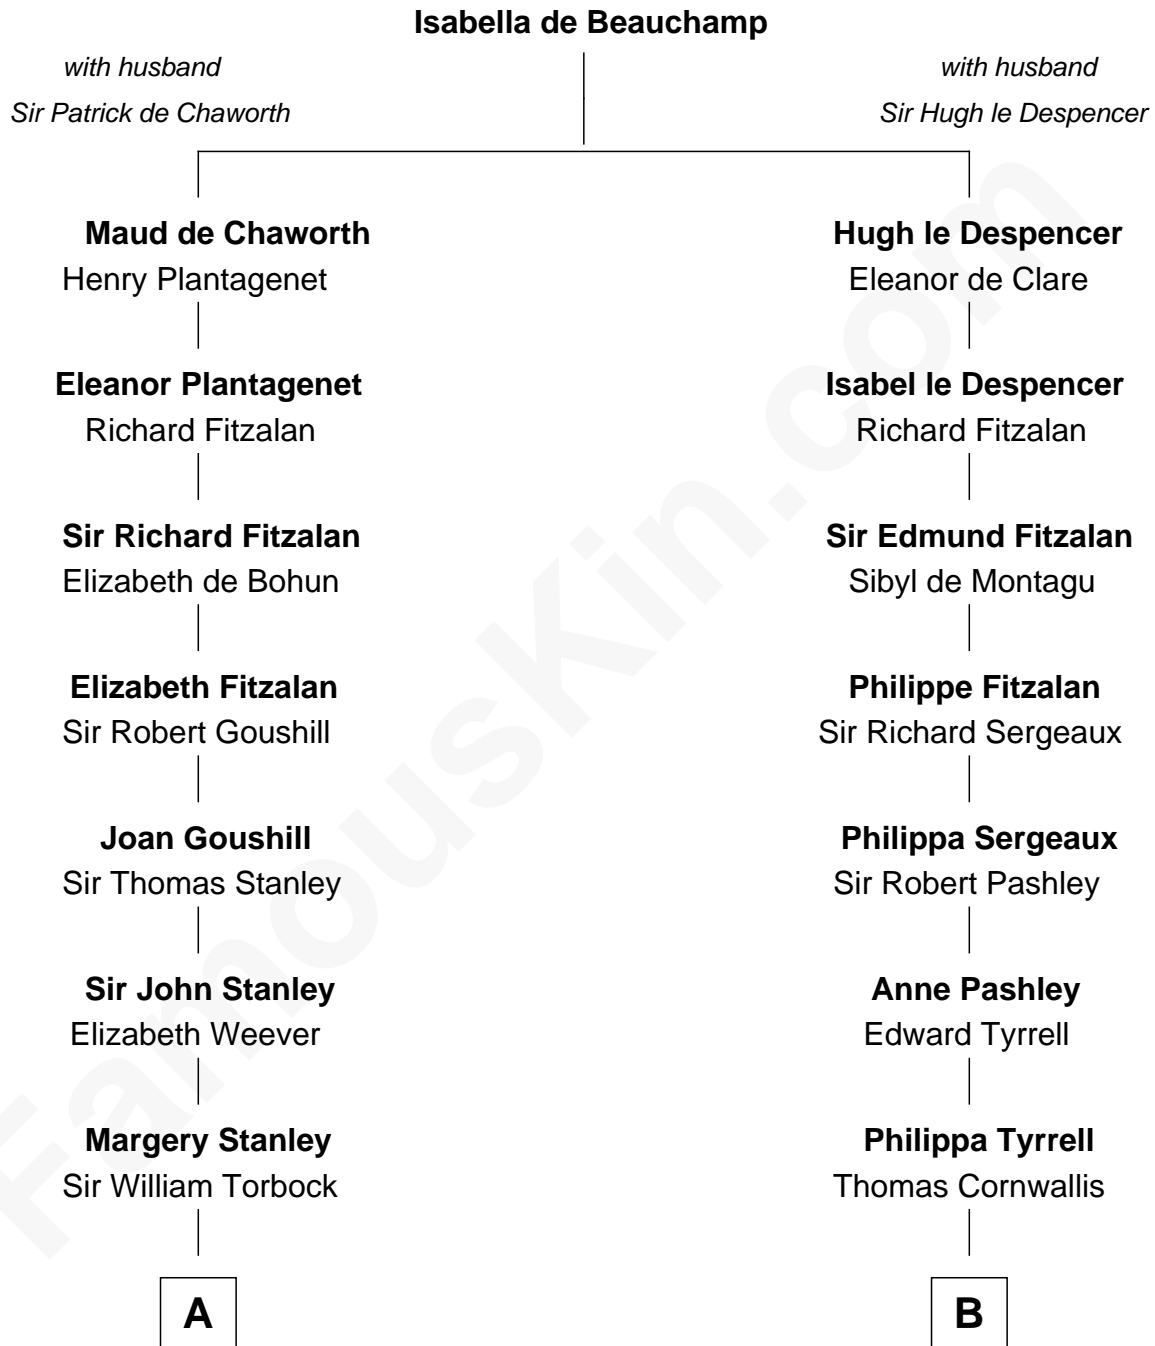

FamousKin.com Relationship Chart of

Juliette Gordon Low
Founder of the Girl Scouts

19th cousin of

General James Longstreet
Confederate Army - U.S. Civil War

C

Juliette Augusta Magill

John Harris Kinzie

Eleanor Lytle Kinzie

William Washington Gordon

Juliette Gordon Low

Founder of the Girl Scouts

D

Hannah FitzRandolph

William Longstreet

James Longstreet

Mary Anna Dent