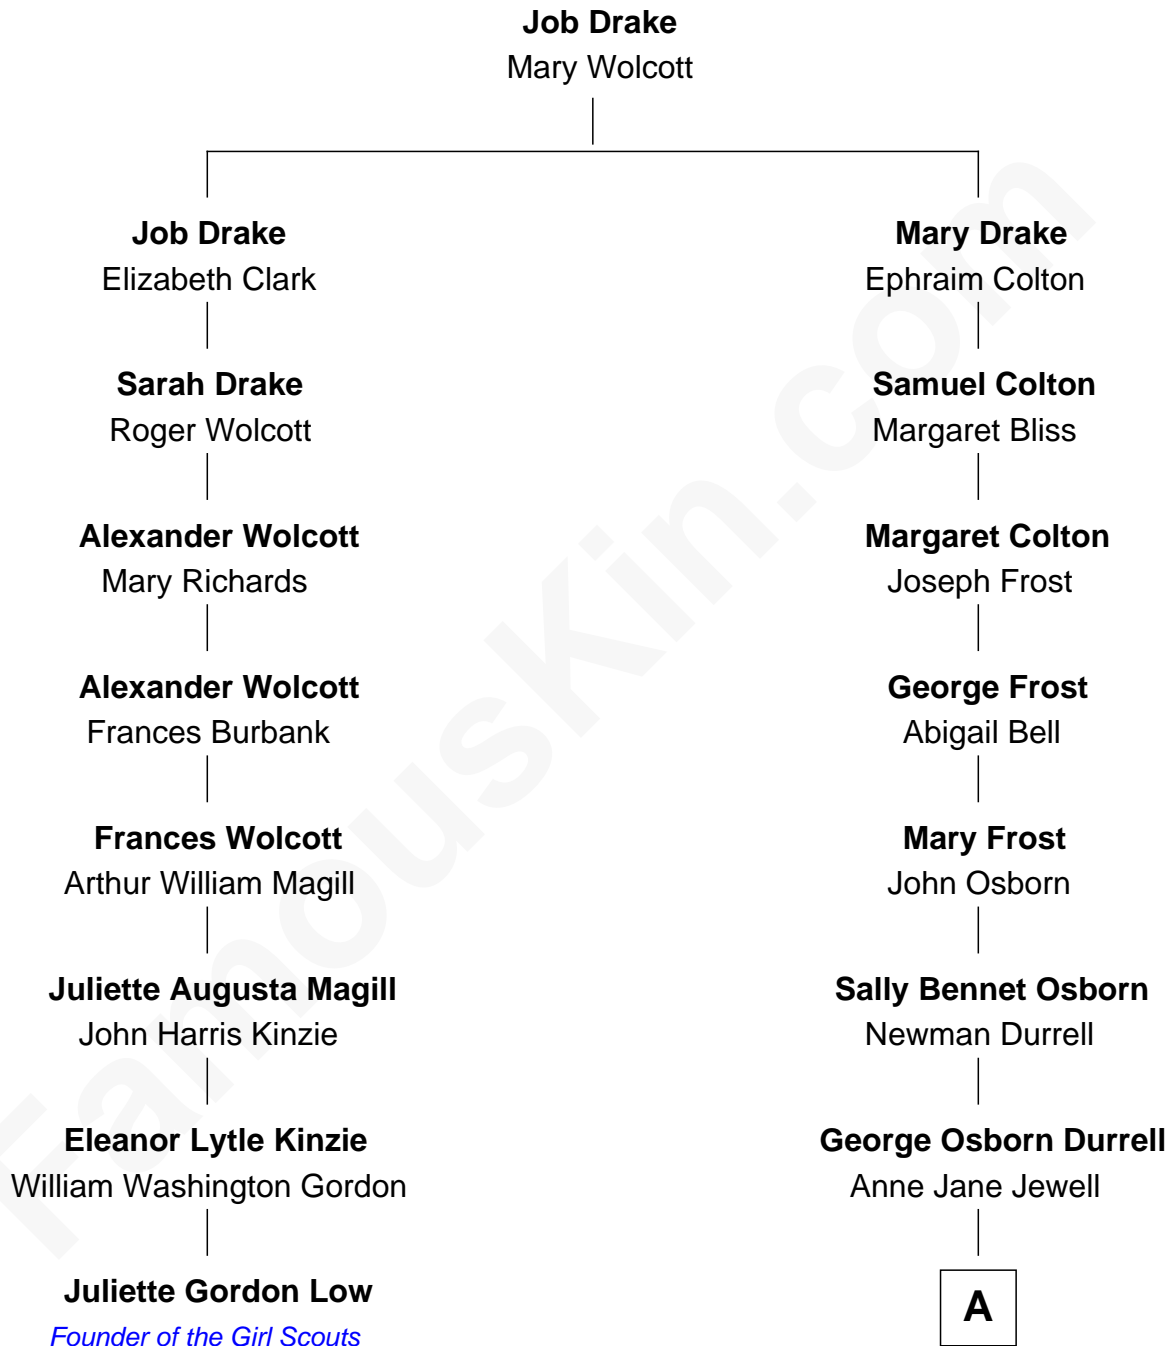

FamousKin.com Relationship Chart of

Juliette Gordon Low
Founder of the Girl Scouts

7th cousin 2 times removed of

Lucille Ball
TV Actress - "I Love Lucy"

A

Nellie Rebecca Durrell

Jasper Clinton Ball

Henry Durrell Ball

Desiree Evelyn Hunt

Lucille Ball

TV Actress - "I Love Lucy"

FamousKin.com