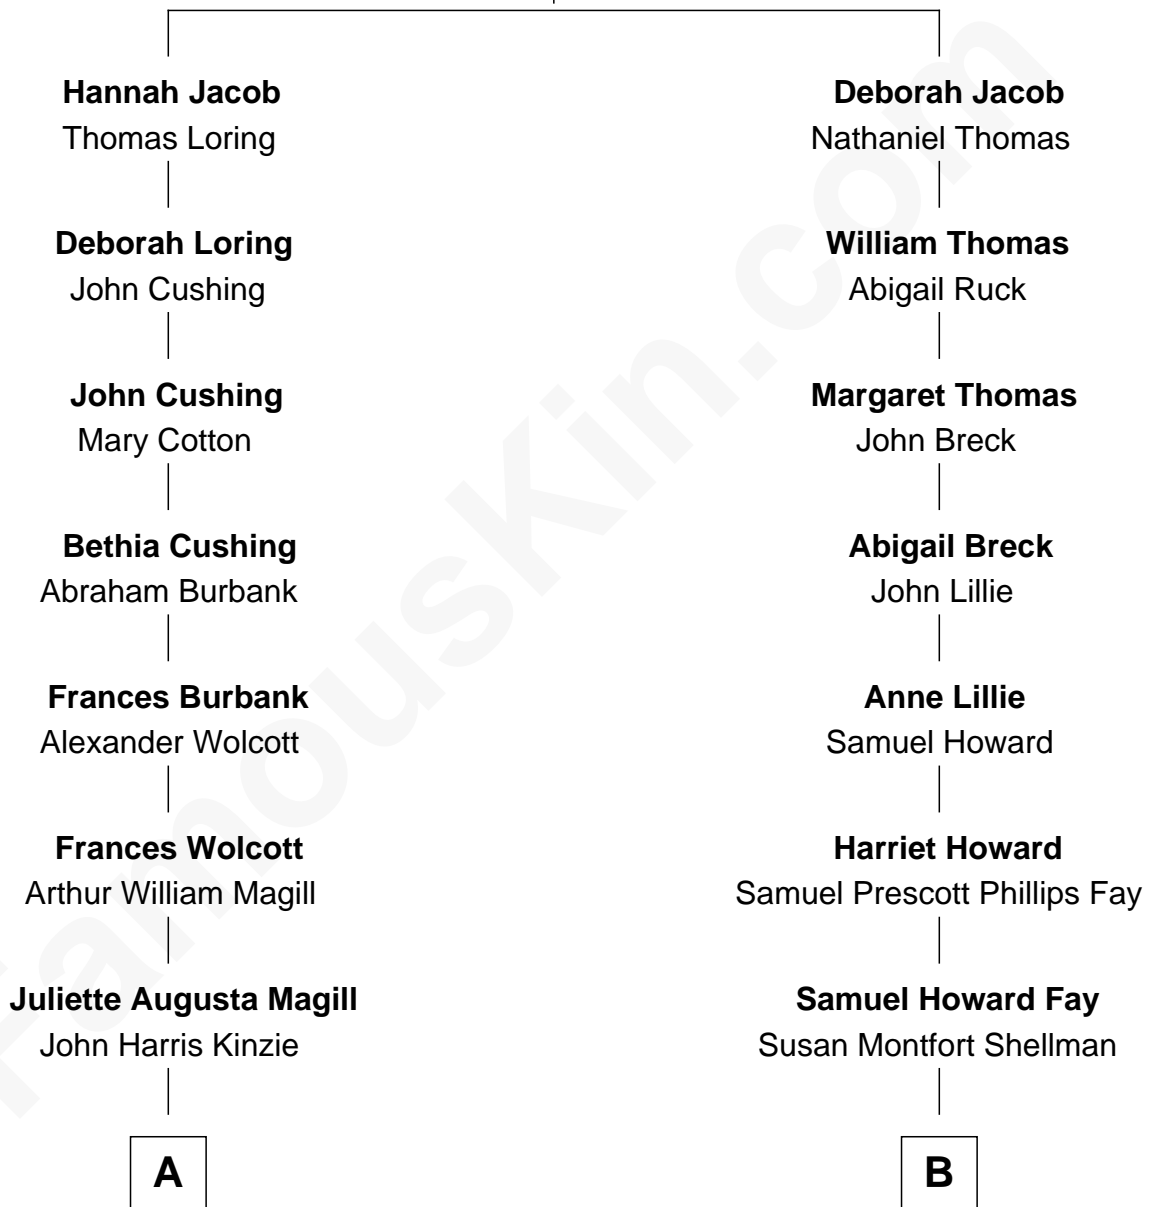

FamousKin.com Relationship Chart of

Juliette Gordon Low
Founder of the Girl Scouts

8th cousin 3 times removed of

Jeb Bush

43rd Governor of Florida

Nicholas Jacob

Mary Gilman

A

Eleanor Lytle Kinzie
William Washington Gordon

Juliette Gordon Low
Founder of the Girl Scouts

B

Harriet Eleanor Fay
Rev. James Smith Bush

Samuel Prescott Bush
Flora Sheldon

Prescott Sheldon Bush
Dorothy Wear Walker