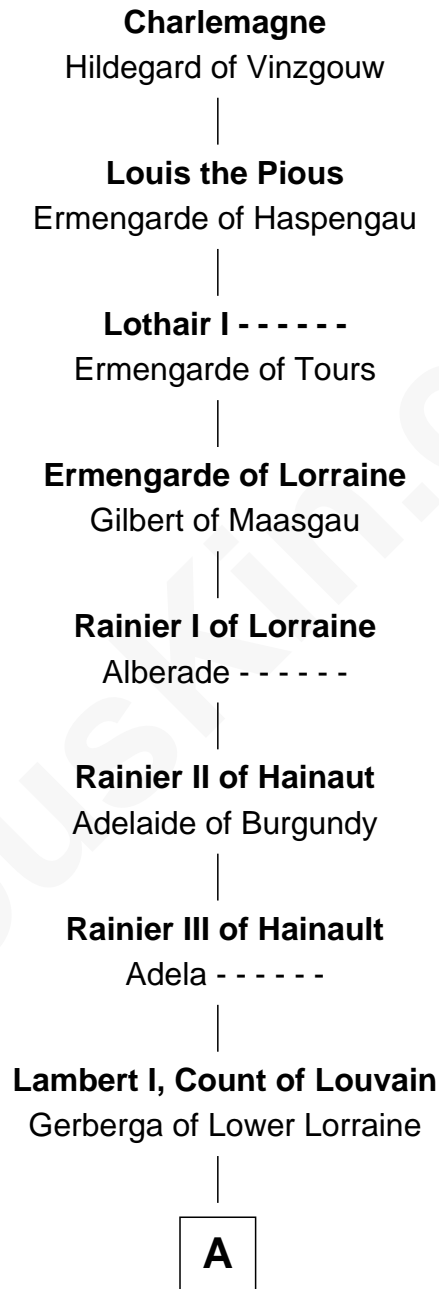

FamousKin.com Relationship Chart of

Juliette Gordon Low
Founder of the Girl Scouts

34th Great-granddaughter of

Charlemagne
King of the Franks

A

Lambert II, Count of Louvain

Oda of Lorraine

Henry II, Count of Louvain

Adela of Orthen

Gottfried I, Count of Louvain

Ide de Chiny

Godfrey II, Count of Louvain

Luitgarde of Sulzbach

Godfrey III, Count of Louvain

Marguerite of Limbourg

Henry I, Duke of Brabant