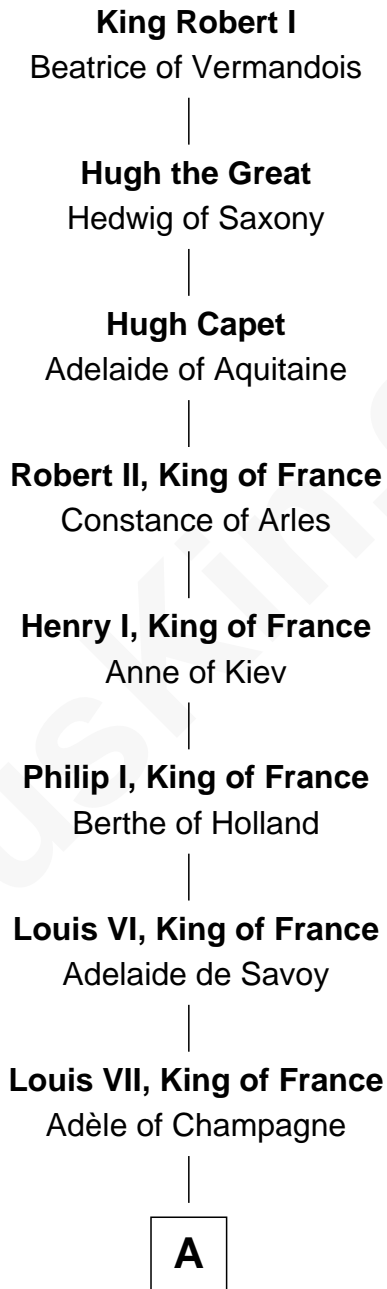

FamousKin.com Relationship Chart of

Juliette Gordon Low
Founder of the Girl Scouts

29th Great-granddaughter of

King Robert I
King of France

A

Philip II Auguste, King of France

Isabella of Hainault

Louis VIII, King of France