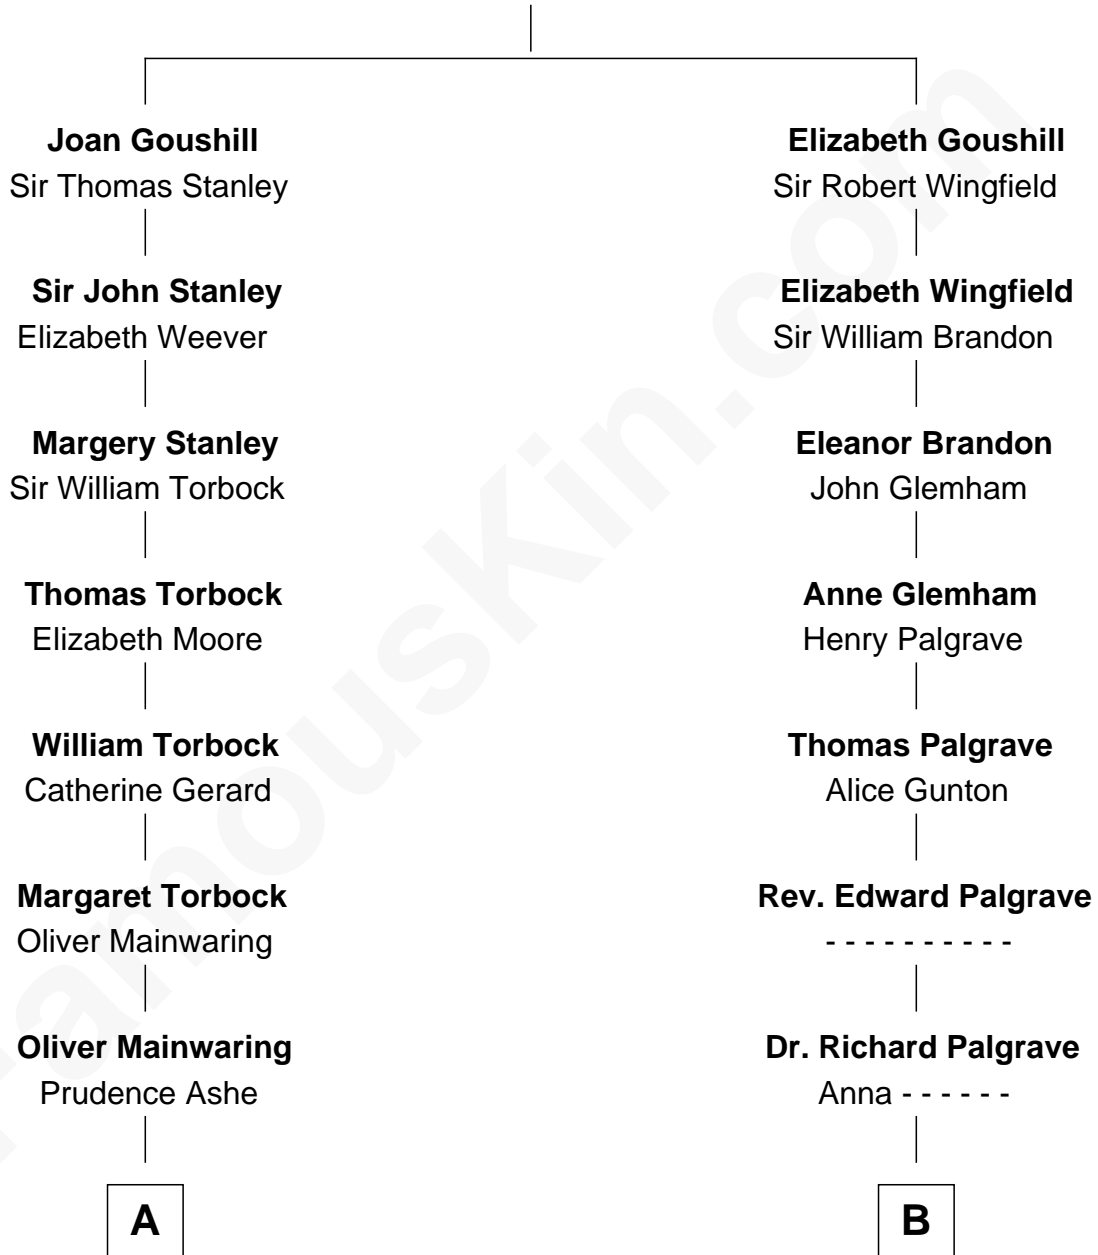

FamousKin.com
Relationship Chart of
Juliette Gordon Low
Founder of the Girl Scouts

15th cousin 3 times removed of

Paget Brewster
TV Actress

Sir Robert Goushill
 Elizabeth Fitzalan

C

Galen Brewster
Hathaway Tew

Paget Brewster
TV Actress

FamousKin.com