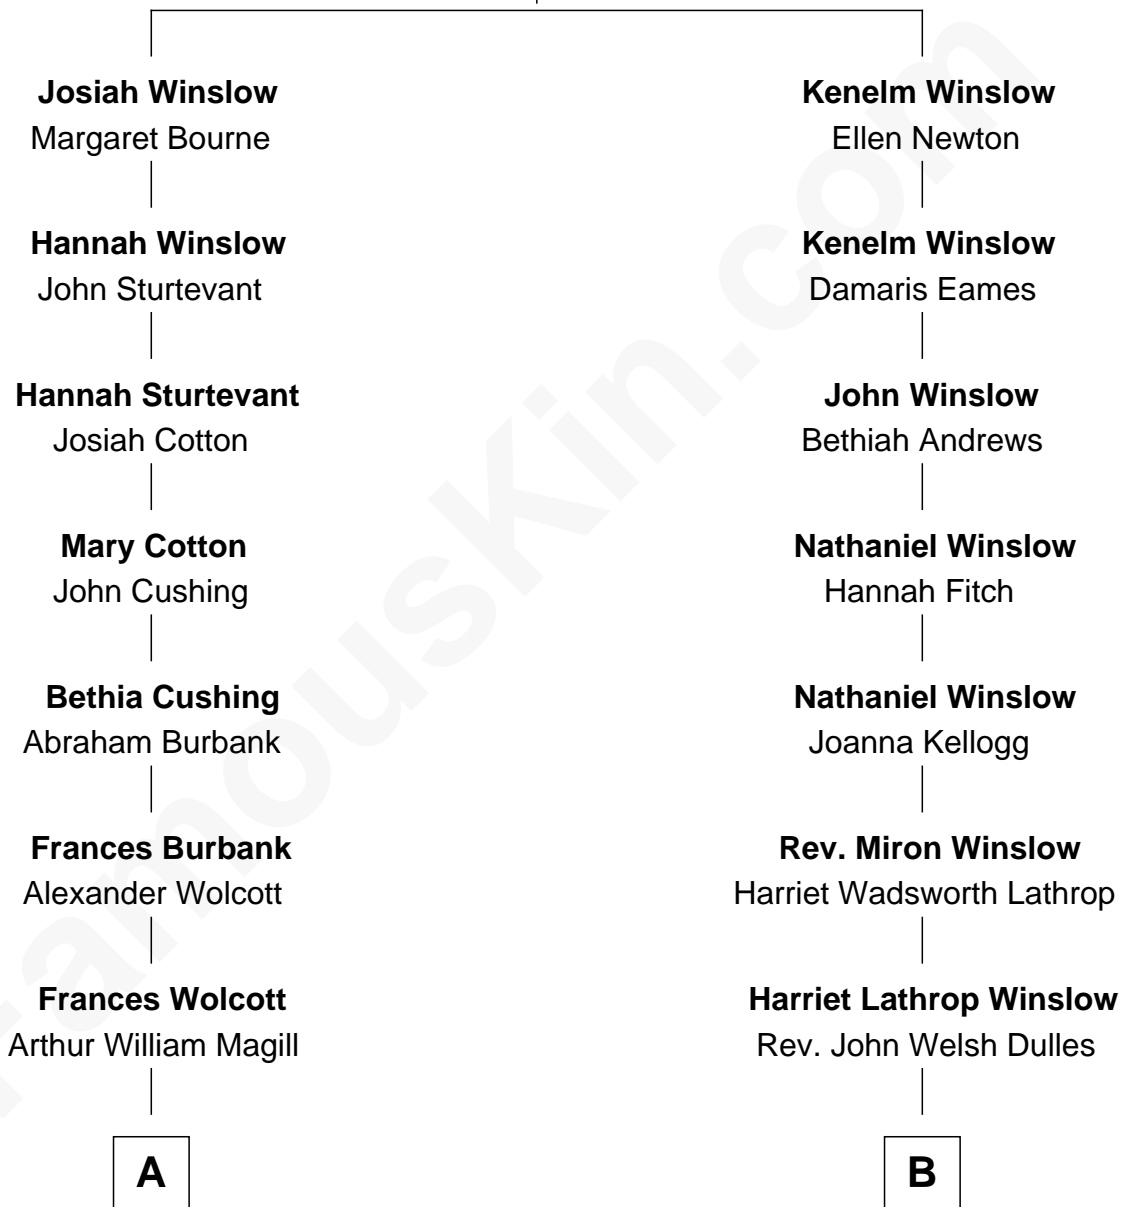

FamousKin.com Relationship Chart of

Juliette Gordon Low
Founder of the Girl Scouts

8th cousin 1 time removed of

Allen Dulles
5th Director of the C.I.A.

Edward Winslow
Magdalen Oliver

A

Juliette Augusta Magill

John Harris Kinzie

Eleanor Lytle Kinzie

William Washington Gordon

Juliette Gordon Low

Founder of the Girl Scouts

B

Allen Macy Dulles

Edith Foster