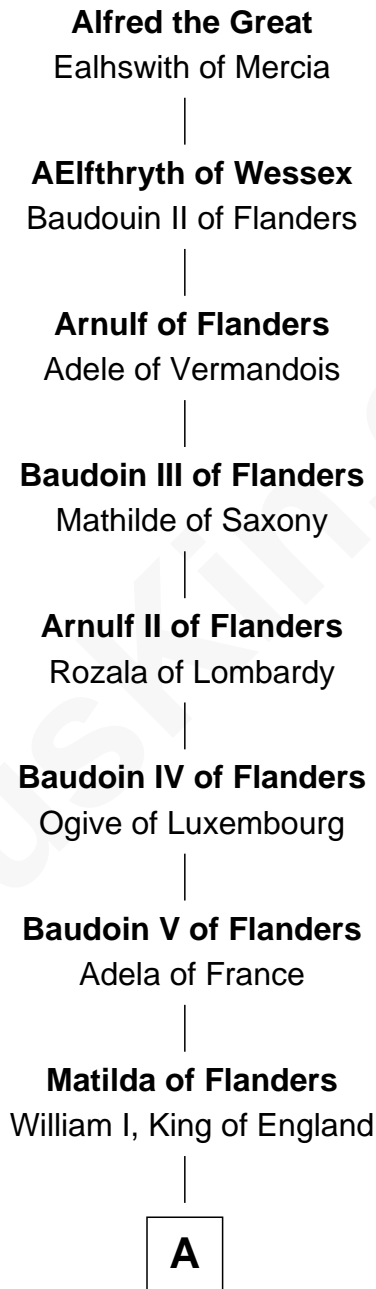

FamousKin.com Relationship Chart of

Juliette Gordon Low
Founder of the Girl Scouts

31st Great-granddaughter of

Alfred the Great
King of the Anglo-Saxons

A

Henry I, King of England

Maud of Scotland

Maud of England

Geoffrey Plantagenet

Henry II, King of England

Eleanor of Aquitaine

John, King of England

Isabelle of Angoulême

Henry III, King of England

Eleanor of Provence

Edmund Plantagenet