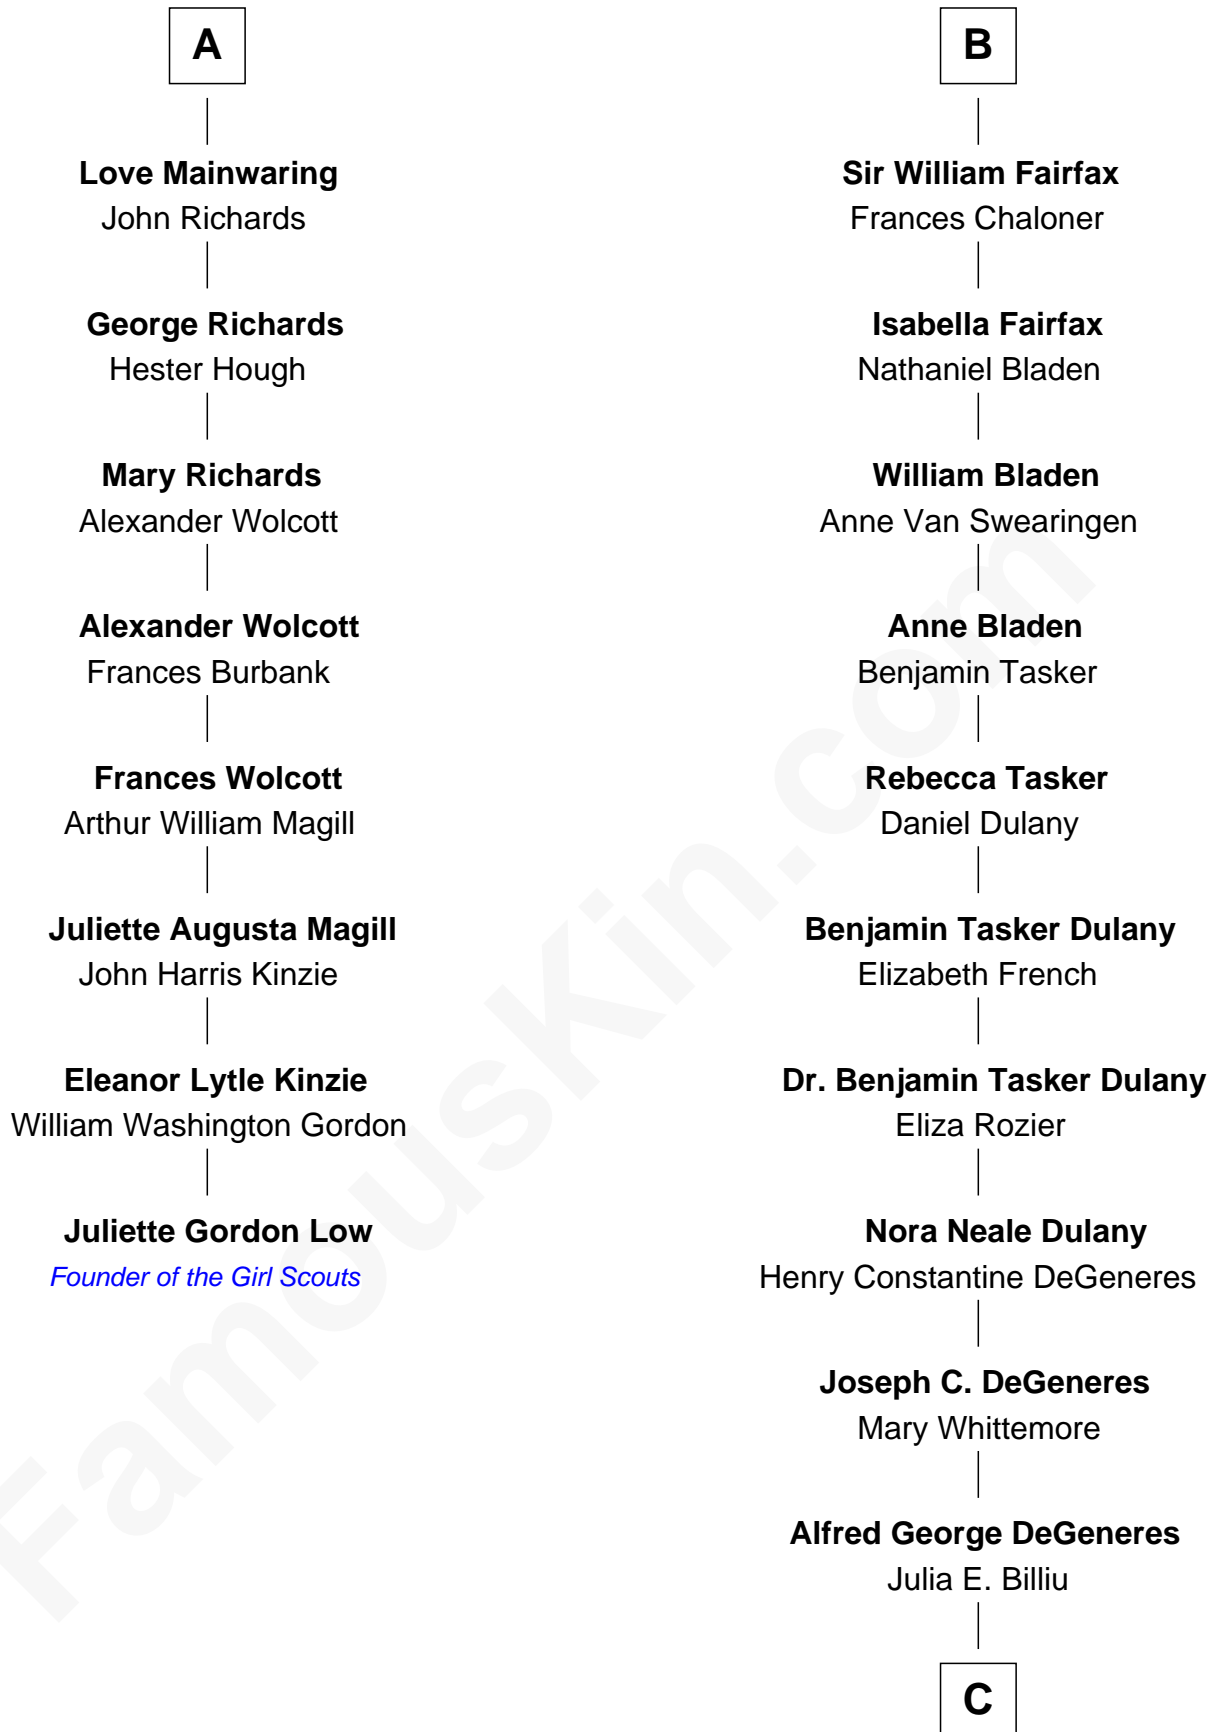

FamousKin.com Relationship Chart of

Juliette Gordon Low
Founder of the Girl Scouts

14th cousin 5 times removed of

Ellen DeGeneres

Comedienne and TV Personality

Sir Thomas Stanley

Joan Goushill

C