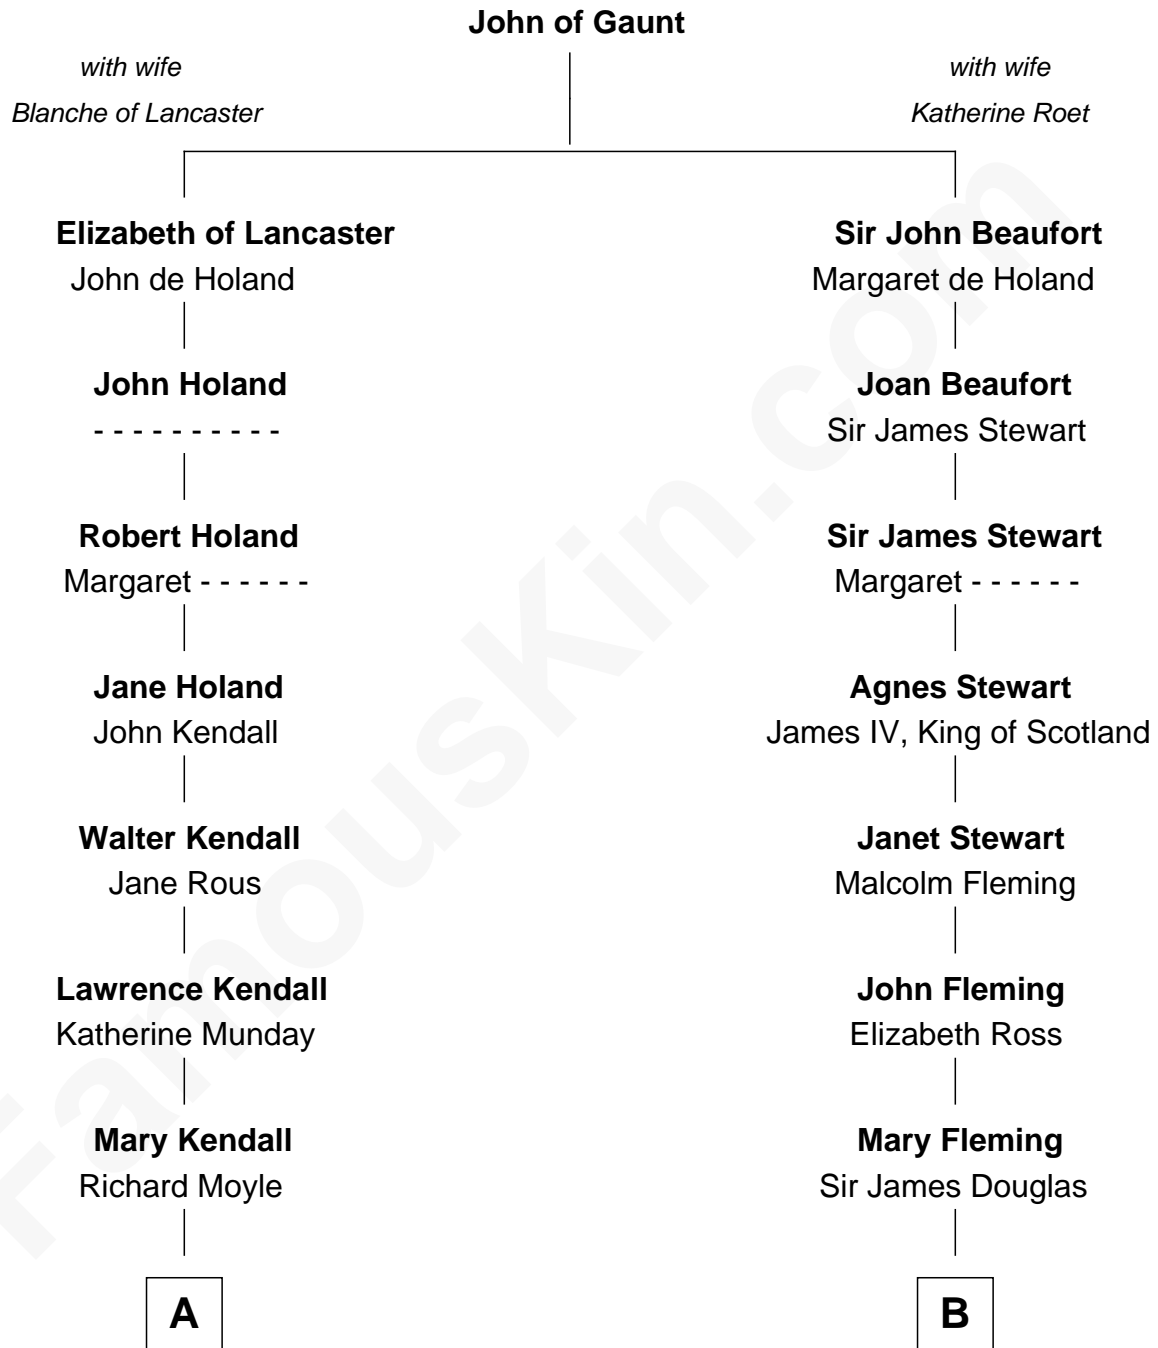

**FamousKin.com**  
**Relationship Chart of**  
**Juliette Gordon Low**  
*Founder of the Girl Scouts*

17th cousin 1 time removed of

**Guy Ritchie**  
*British Filmmaker*

C

John Vivian Ritchie  
Amber Mary Parkinson