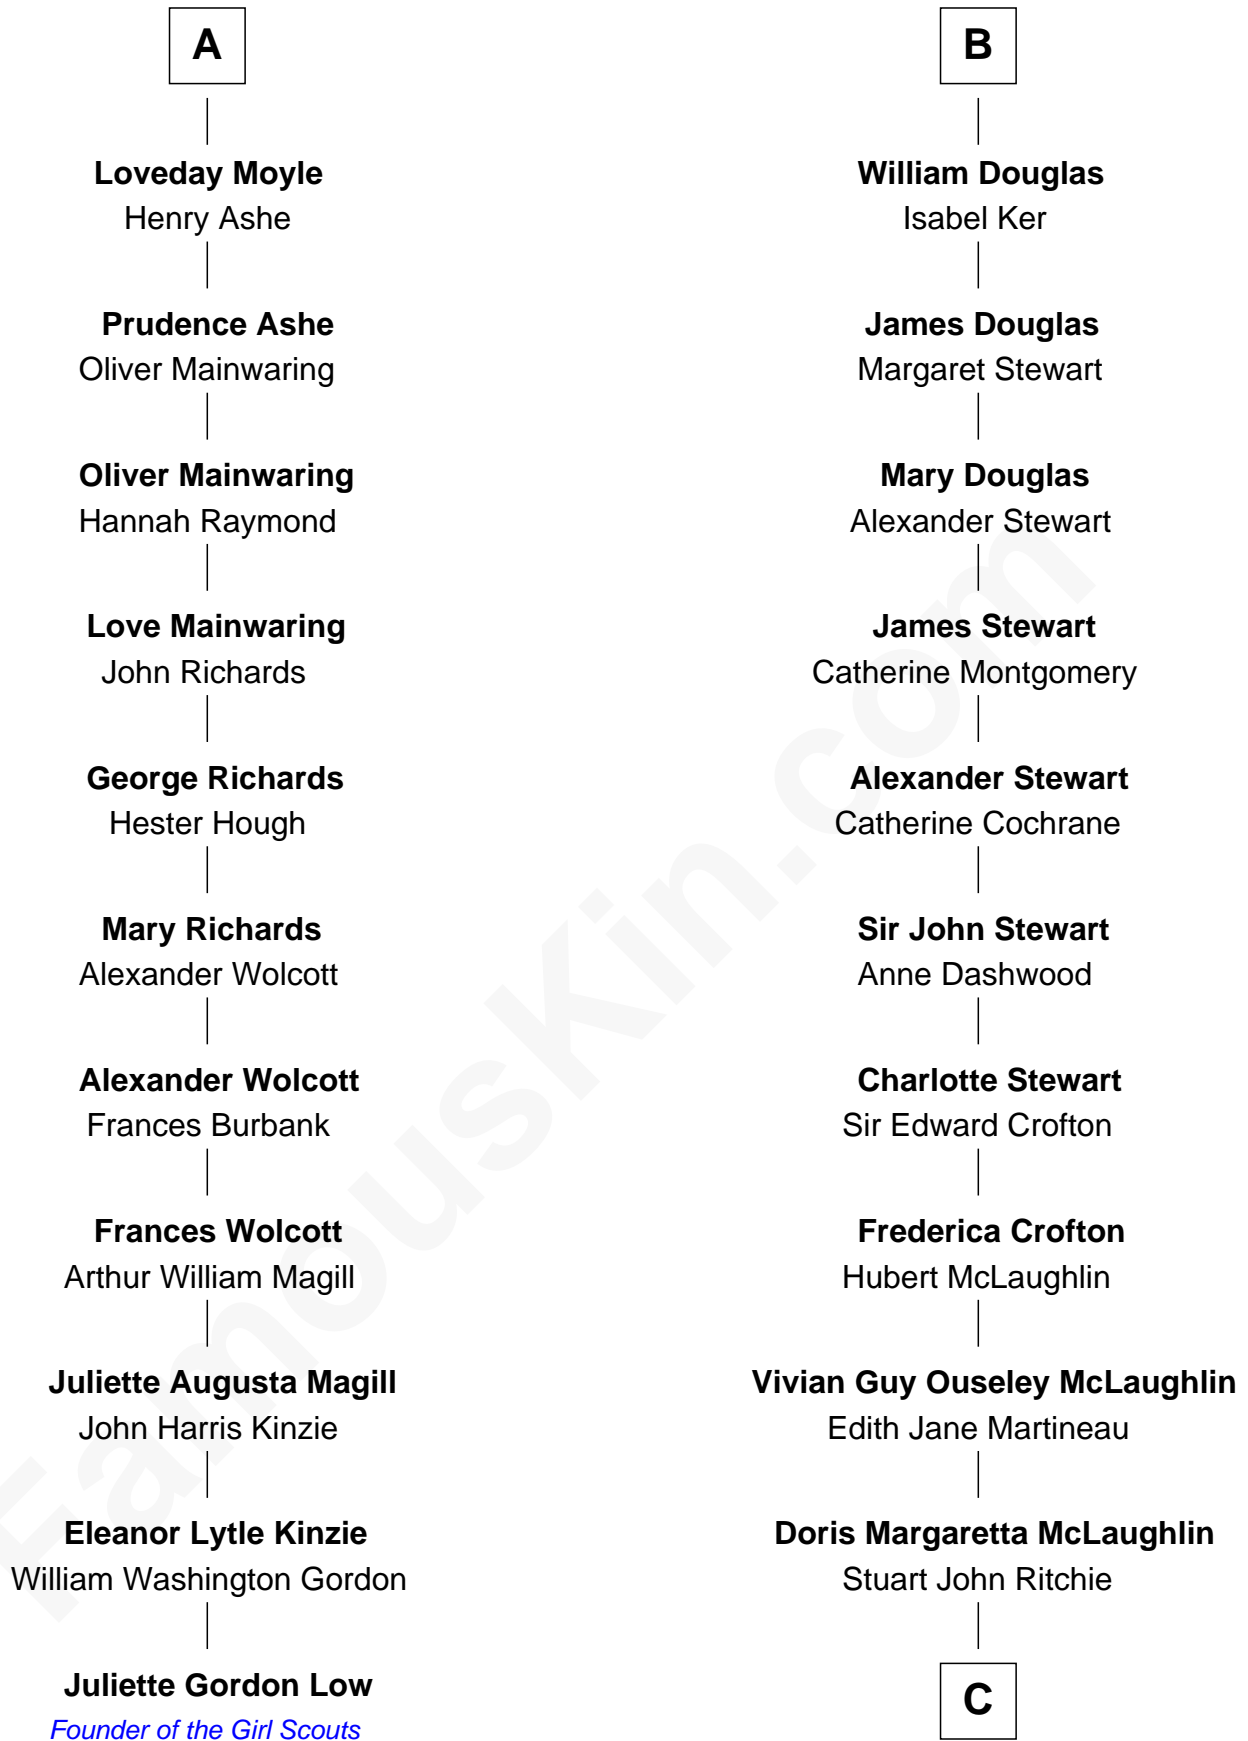

**FamousKin.com**  
**Relationship Chart of**  
**Juliette Gordon Low**  
*Founder of the Girl Scouts*

17th cousin 1 time removed of

**Guy Ritchie**  
*British Filmmaker*

C

John Vivian Ritchie  
Amber Mary Parkinson