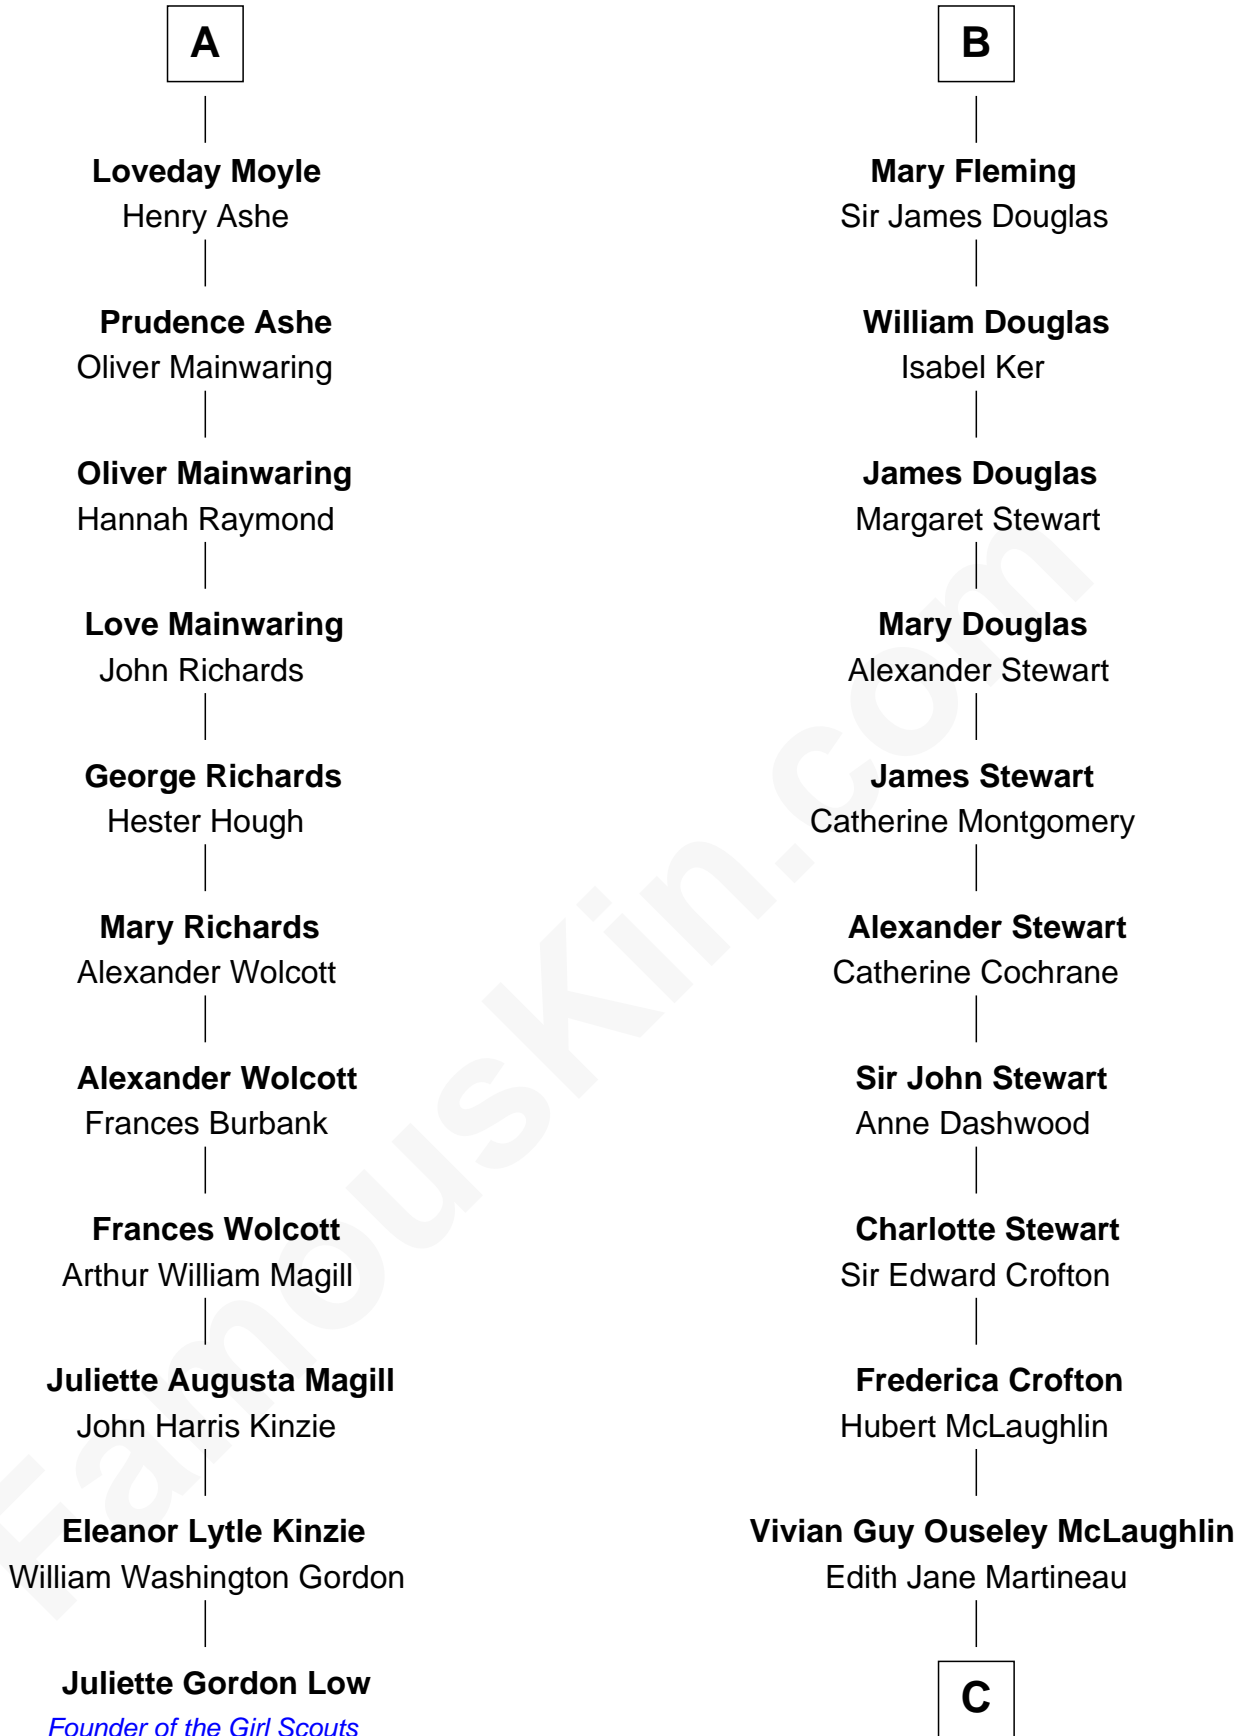

FamousKin.com
Relationship Chart of
Juliette Gordon Low
Founder of the Girl Scouts

17th cousin 2 times removed of

Guy Ritchie
British Filmmaker

C

Doris Margaretta McLaughlin

Stuart John Ritchie

John Vivian Ritchie

Amber Mary Parkinson

Guy Ritchie

British Filmmaker

FamousKin.com