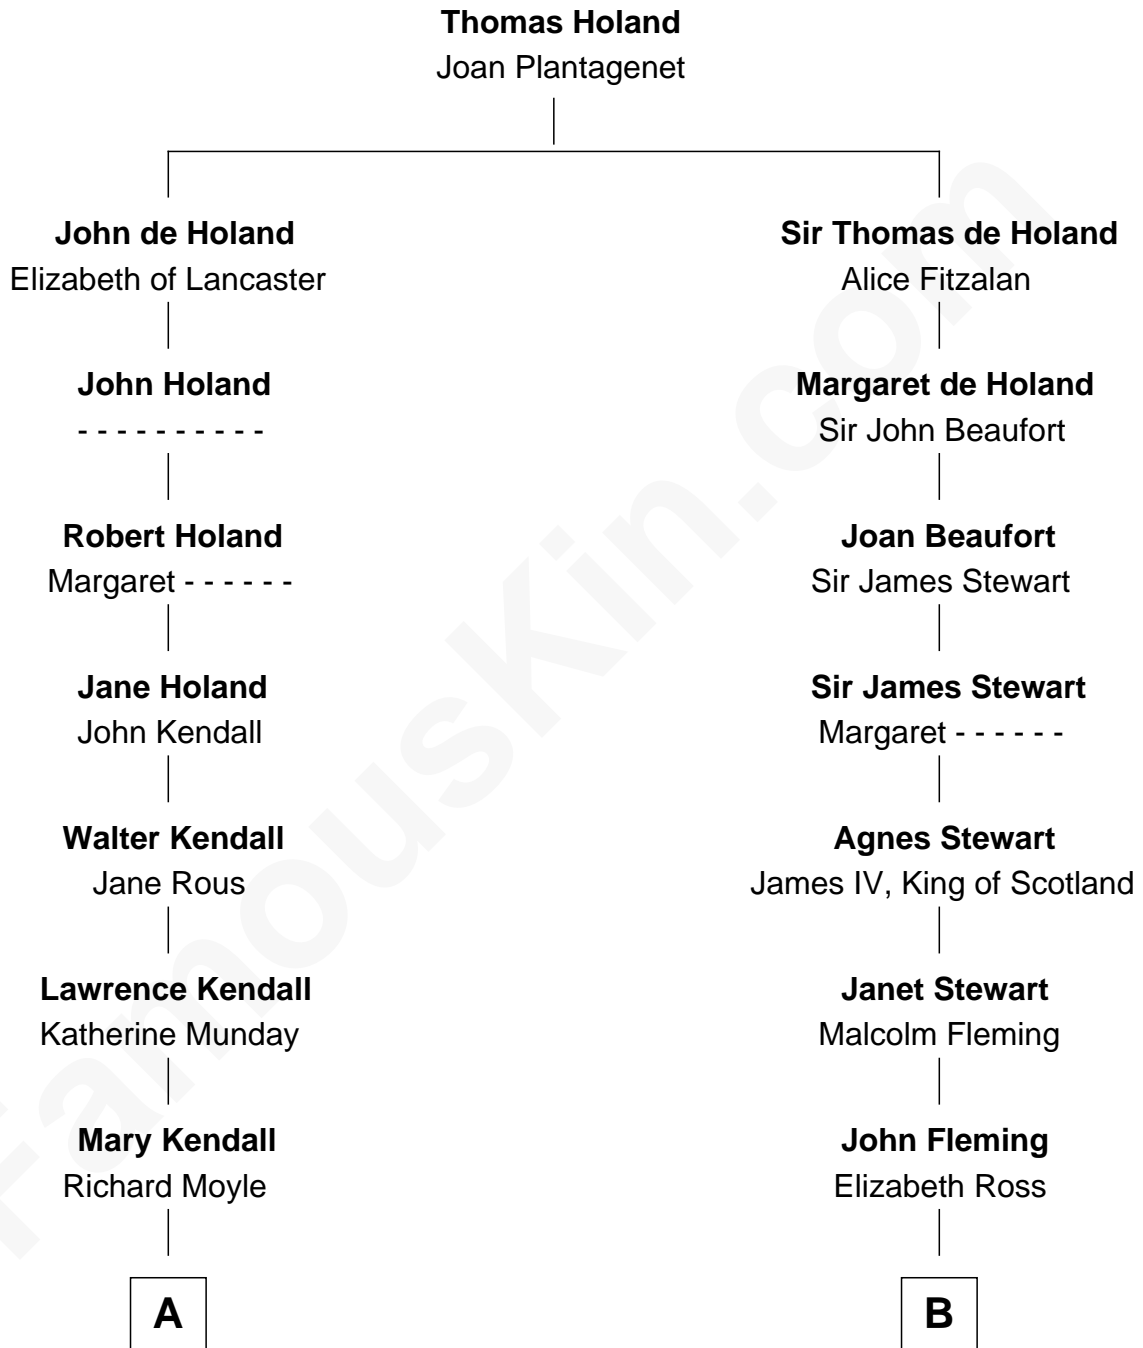

FamousKin.com
Relationship Chart of
Juliette Gordon Low
Founder of the Girl Scouts

17th cousin 2 times removed of

Guy Ritchie
British Filmmaker

C

Doris Margaretta McLaughlin

Stuart John Ritchie

John Vivian Ritchie

Amber Mary Parkinson

Guy Ritchie

British Filmmaker

FamousKin.com