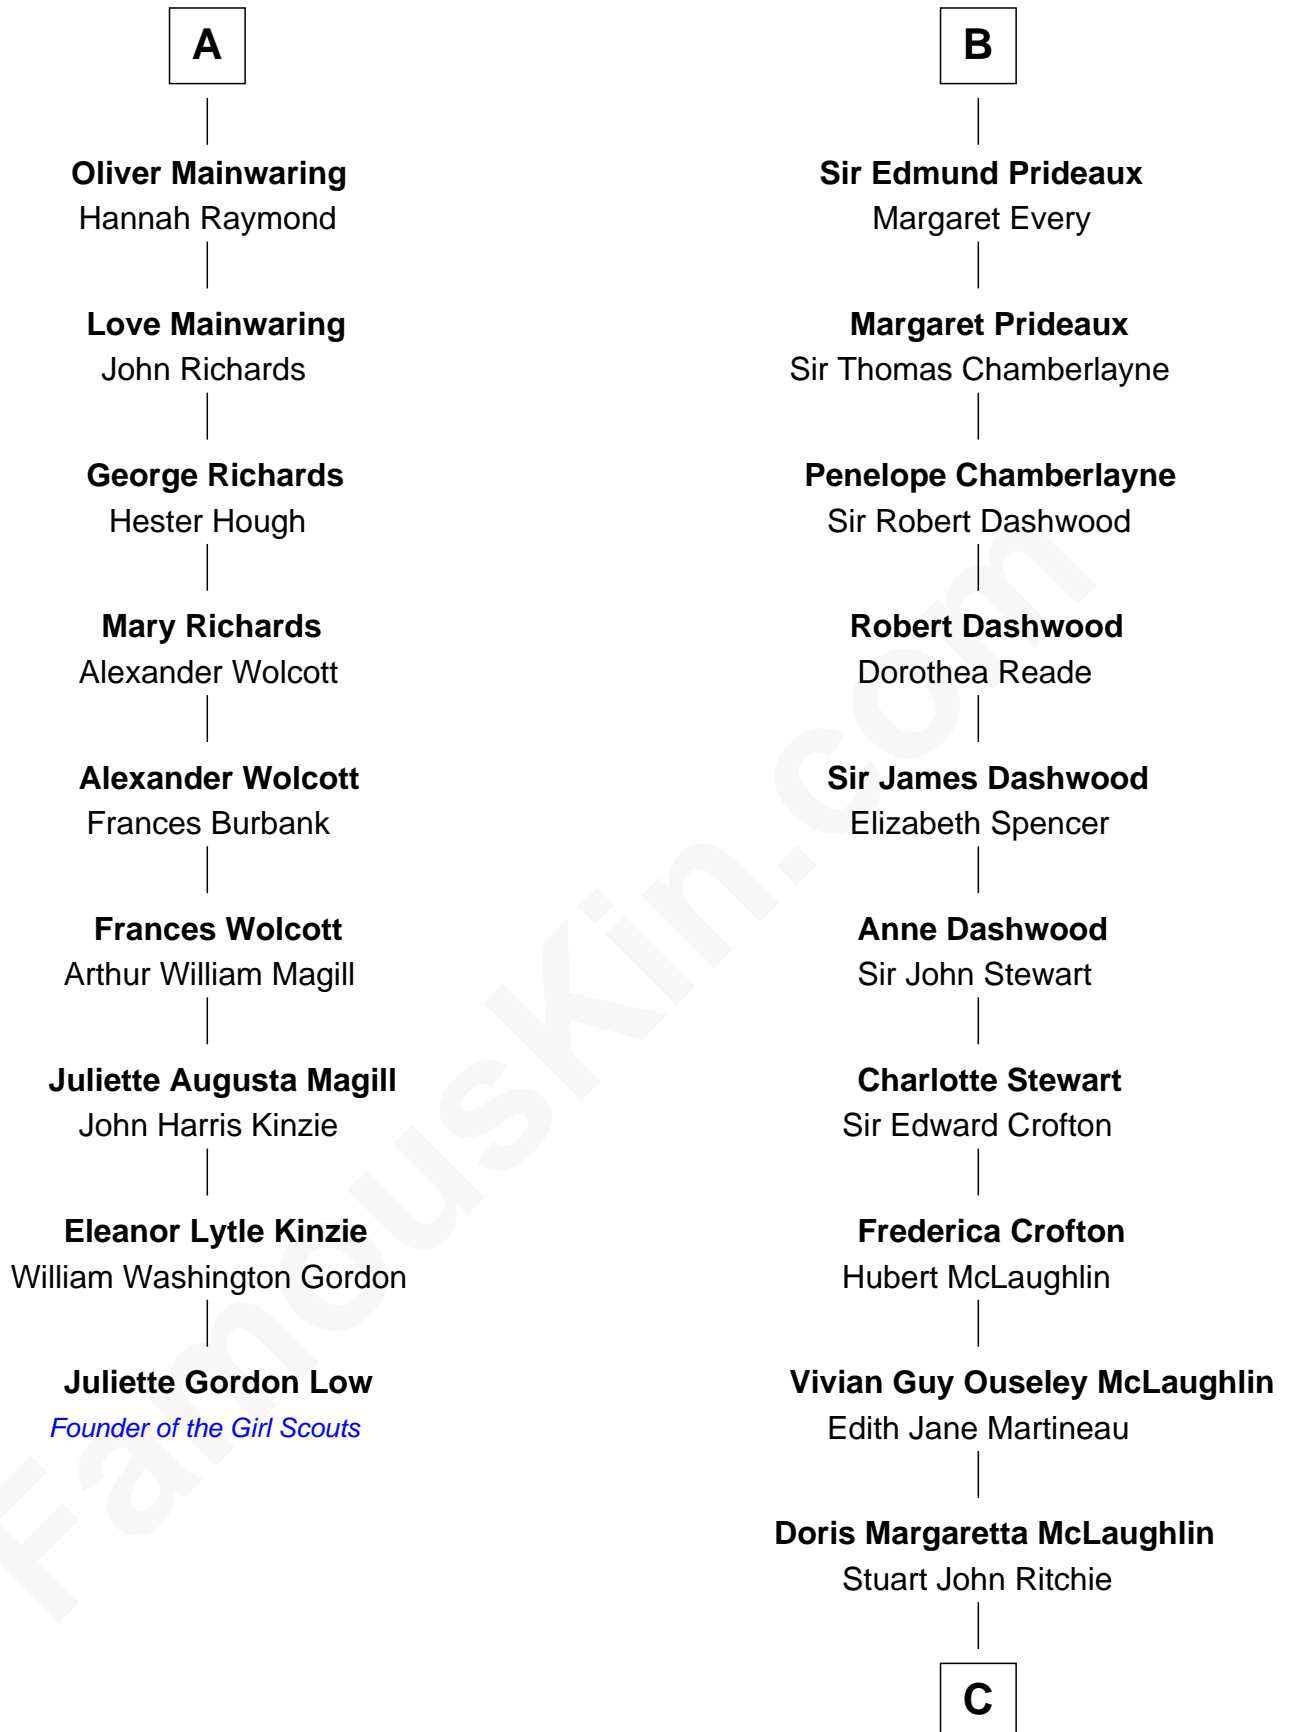

## Relationship Chart of

### Juliette Gordon Low

Founder of the Girl Scouts

15th cousin 3 times removed of

**Guy Ritchie**  
British Filmmaker

C

**John Vivian Ritchie**  
Amber Mary Parkinson

**Guy Ritchie**  
*British Filmmaker*

FamousKin.com