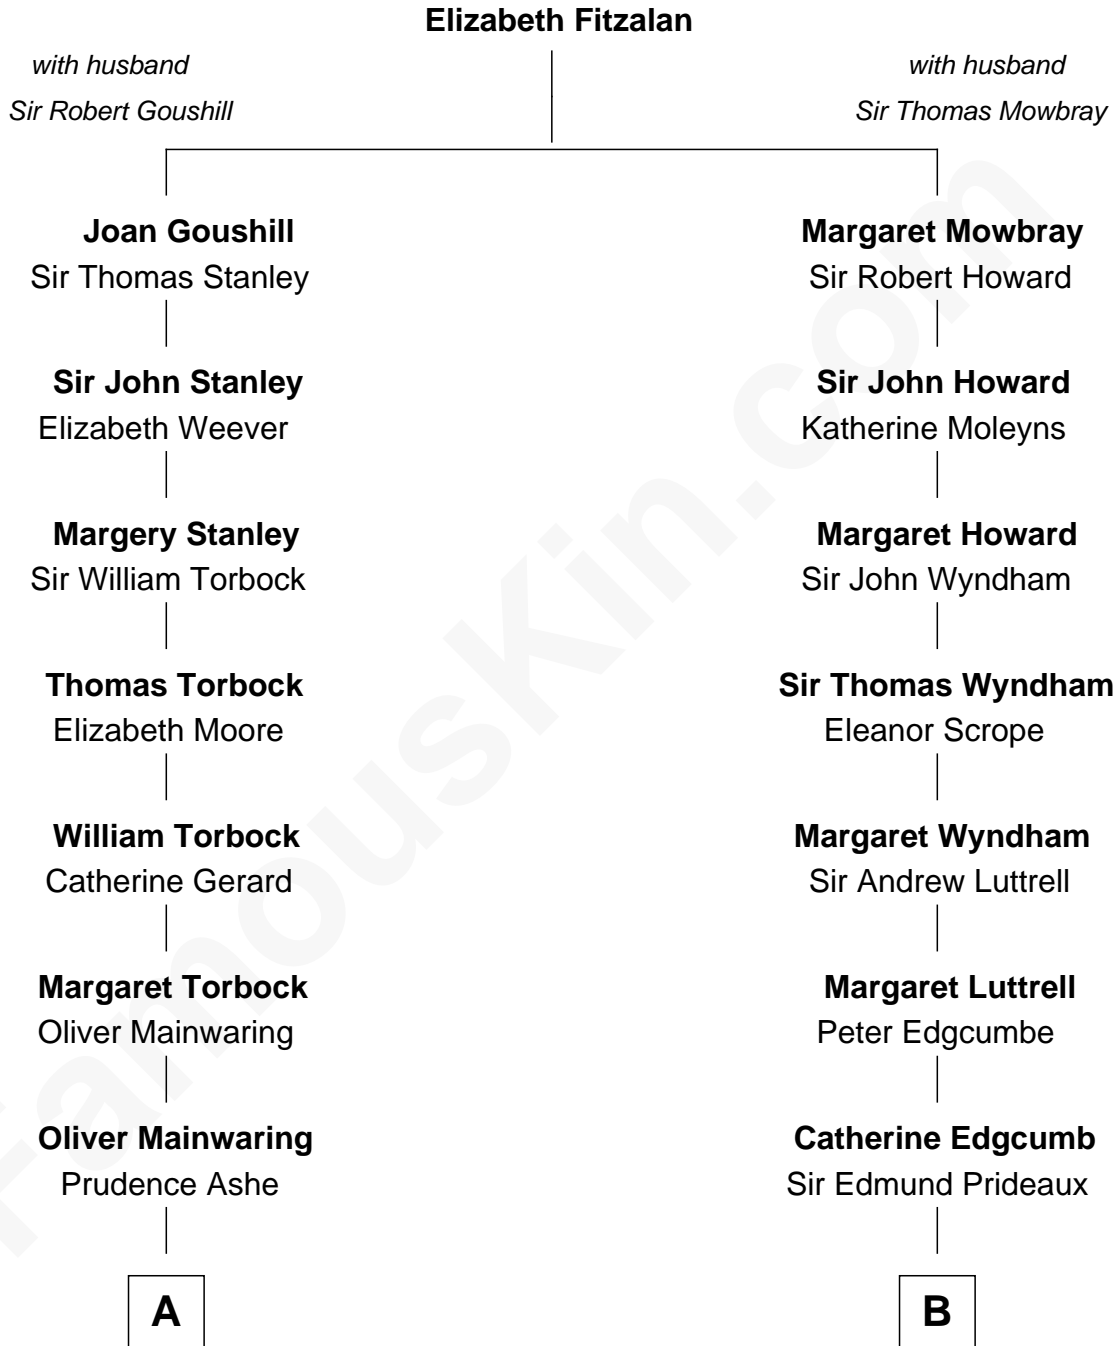

## Relationship Chart of

### Juliette Gordon Low

Founder of the Girl Scouts

15th cousin 3 times removed of

**Guy Ritchie**  
British Filmmaker

C

**John Vivian Ritchie**  
Amber Mary Parkinson

**Guy Ritchie**  
*British Filmmaker*

FamousKin.com