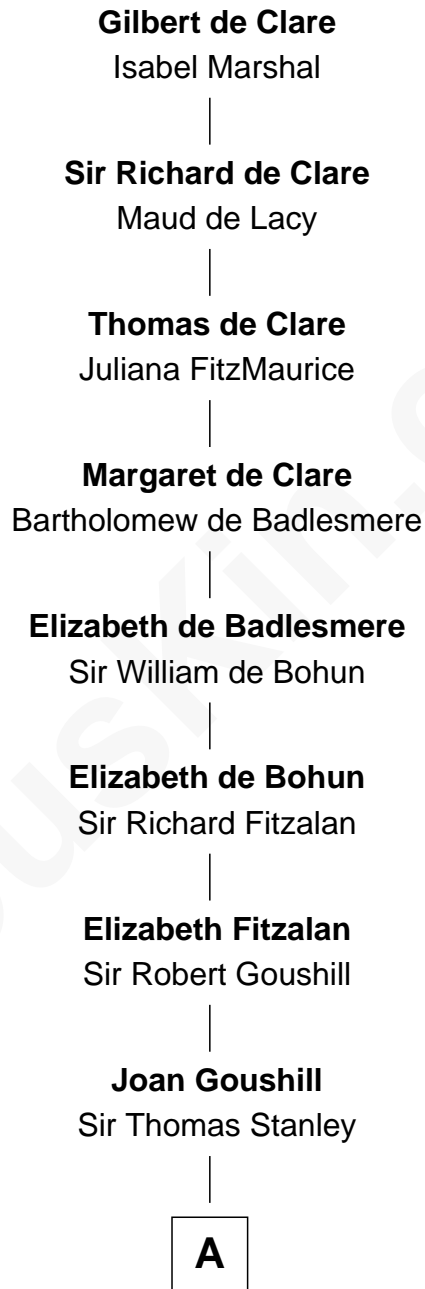

# FamousKin.com Relationship Chart of

**Juliette Gordon Low**  
*Founder of the Girl Scouts*

20th Great-granddaughter of

**Gilbert de Clare**  
*Magna Carta Surety*

**A**

**Sir John Stanley**  
Elizabeth Weever

**Margery Stanley**  
Sir William Torbock

**Thomas Torbock**  
Elizabeth Moore

**William Torbock**  
Catherine Gerard

**Margaret Torbock**  
Oliver Mainwaring

**Oliver Mainwaring**  
Prudence Ashe

**Oliver Mainwaring**  
Hannah Raymond

**Love Mainwaring**  
John Richards

**George Richards**  
Hester Hough

**Mary Richards**  
Alexander Wolcott

**B**

**B**

—  
**Alexander Wolcott**

Frances Burbank

—  
**Frances Wolcott**