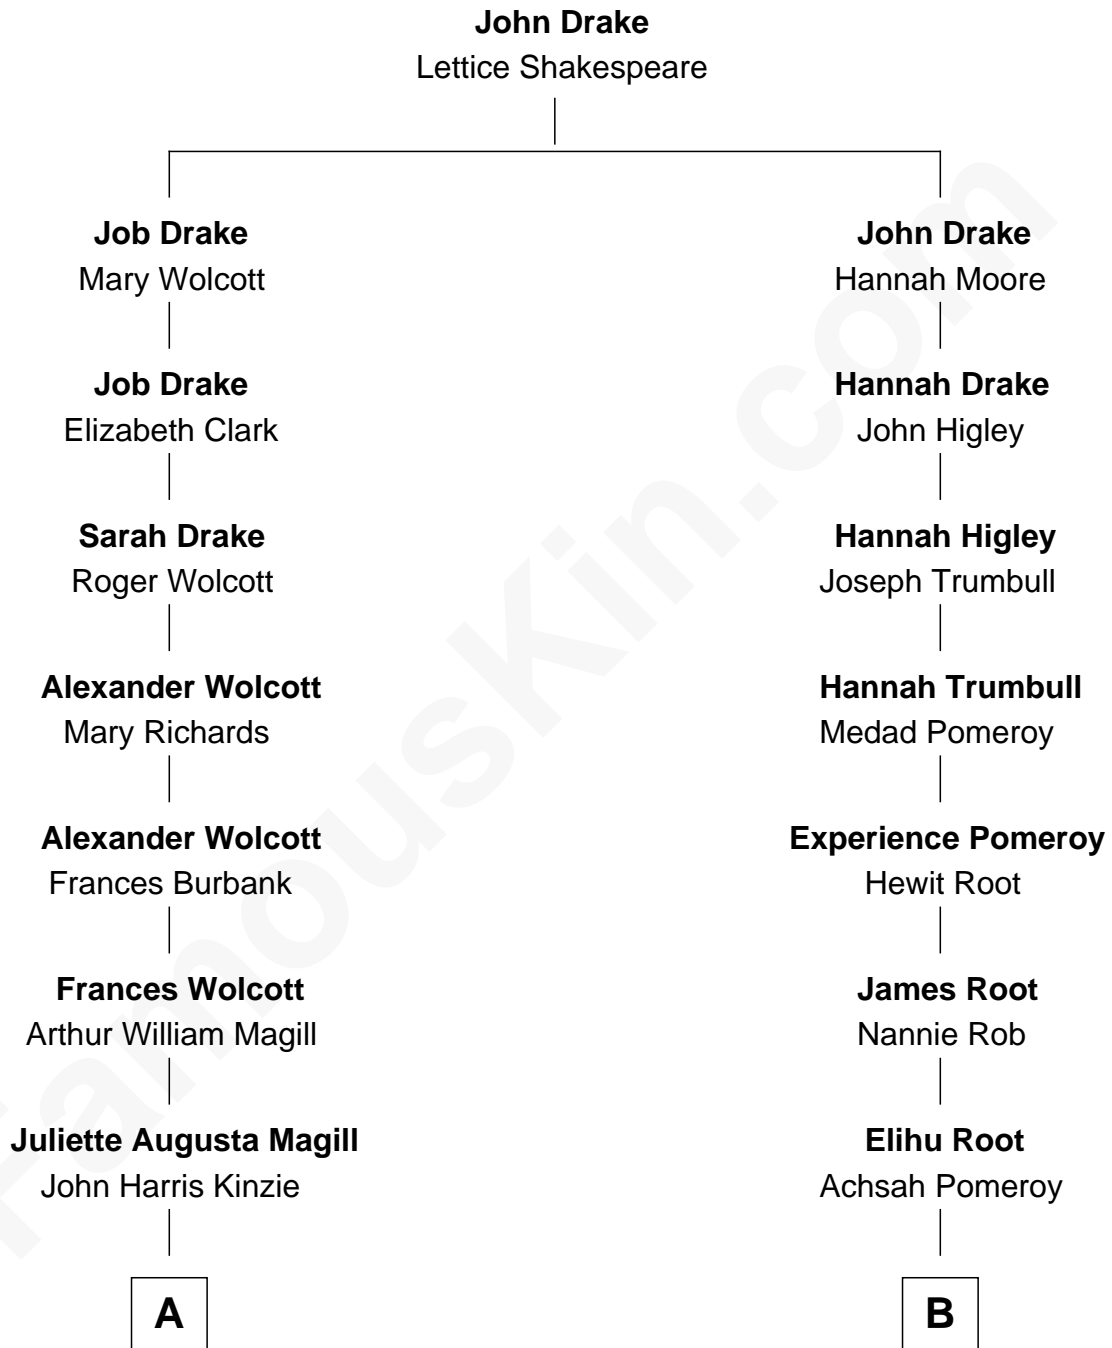

FamousKin.com Relationship Chart of

Juliette Gordon Low
Founder of the Girl Scouts

8th cousin 2 times removed of

Henry Luce

Co-Founder of Time, Life, Fortune and Sports Illustrated magazines

A

Eleanor Lytle Kinzie
William Washington Gordon

Juliette Gordon Low
Founder of the Girl Scouts

B

Philander Sheldon Root
Elizabeth Bloodgood

Lynott Bloodgood Root
Anna Robbins

Elizabeth Middleton Root
Henry Winters Luce

Henry Luce
Co-Founder of Time Inc.