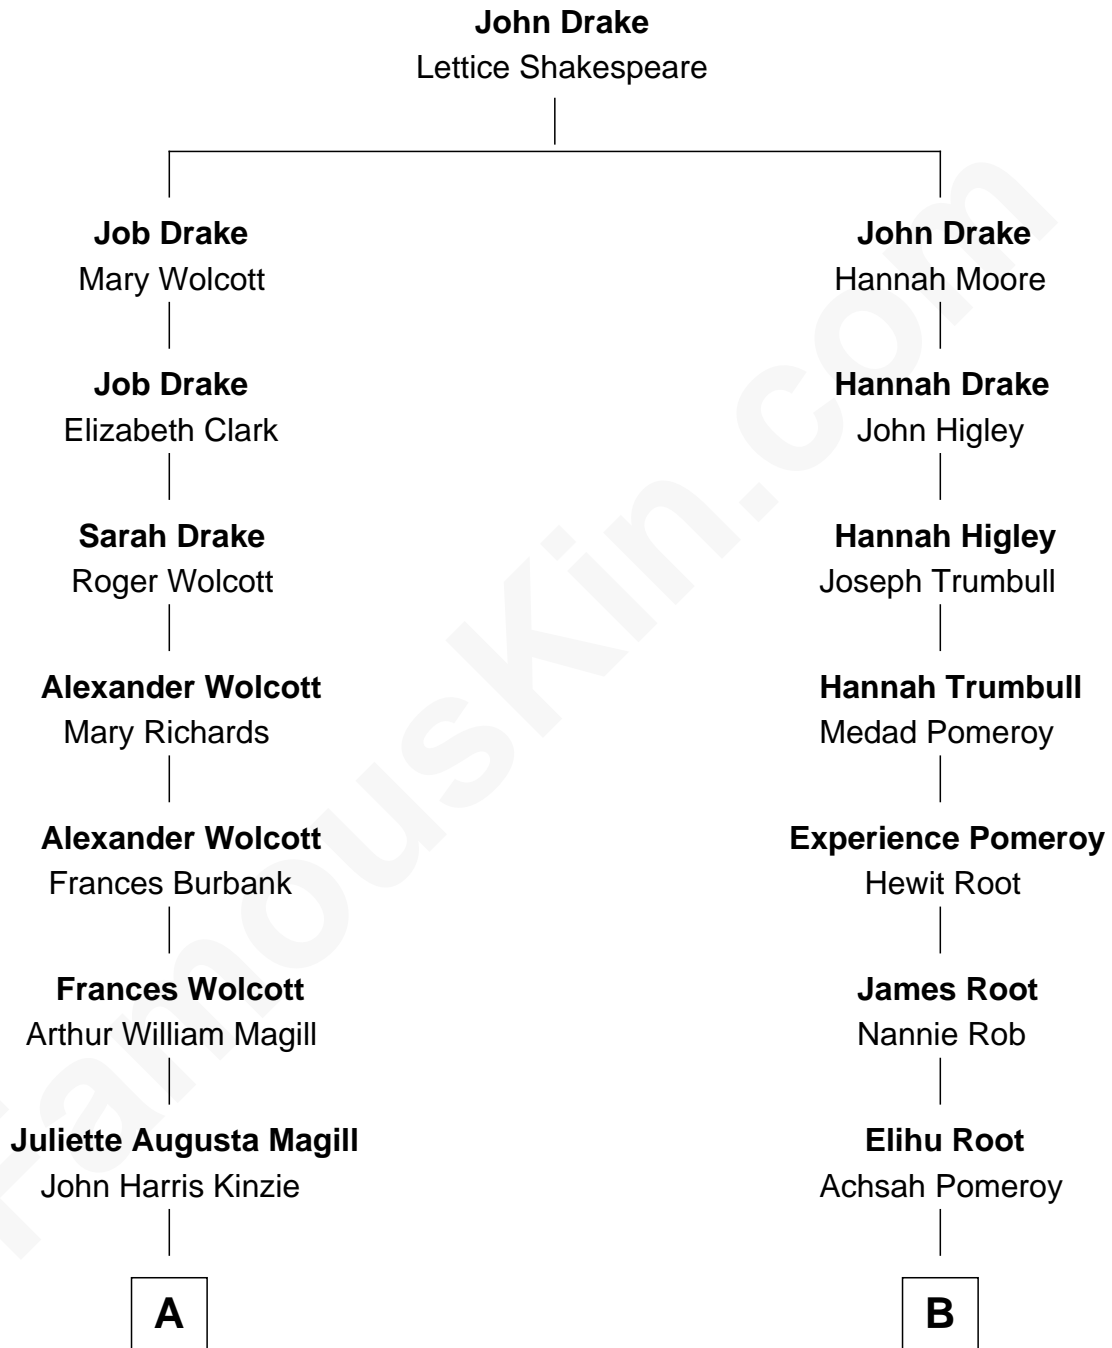

# FamousKin.com Relationship Chart of

**Juliette Gordon Low**  
*Founder of the Girl Scouts*

8th cousin of

**Elihu Root**  
*38th U.S. Secretary of State*

**A**

**Eleanor Lytle Kinzie**  
William Washington Gordon

**Juliette Gordon Low**  
*Founder of the Girl Scouts*

**B**

**Oren Root**  
Nancy Whitney Buttrick

**Elihu Root**  
*38th U.S. Secretary of State*

FamousKin.com