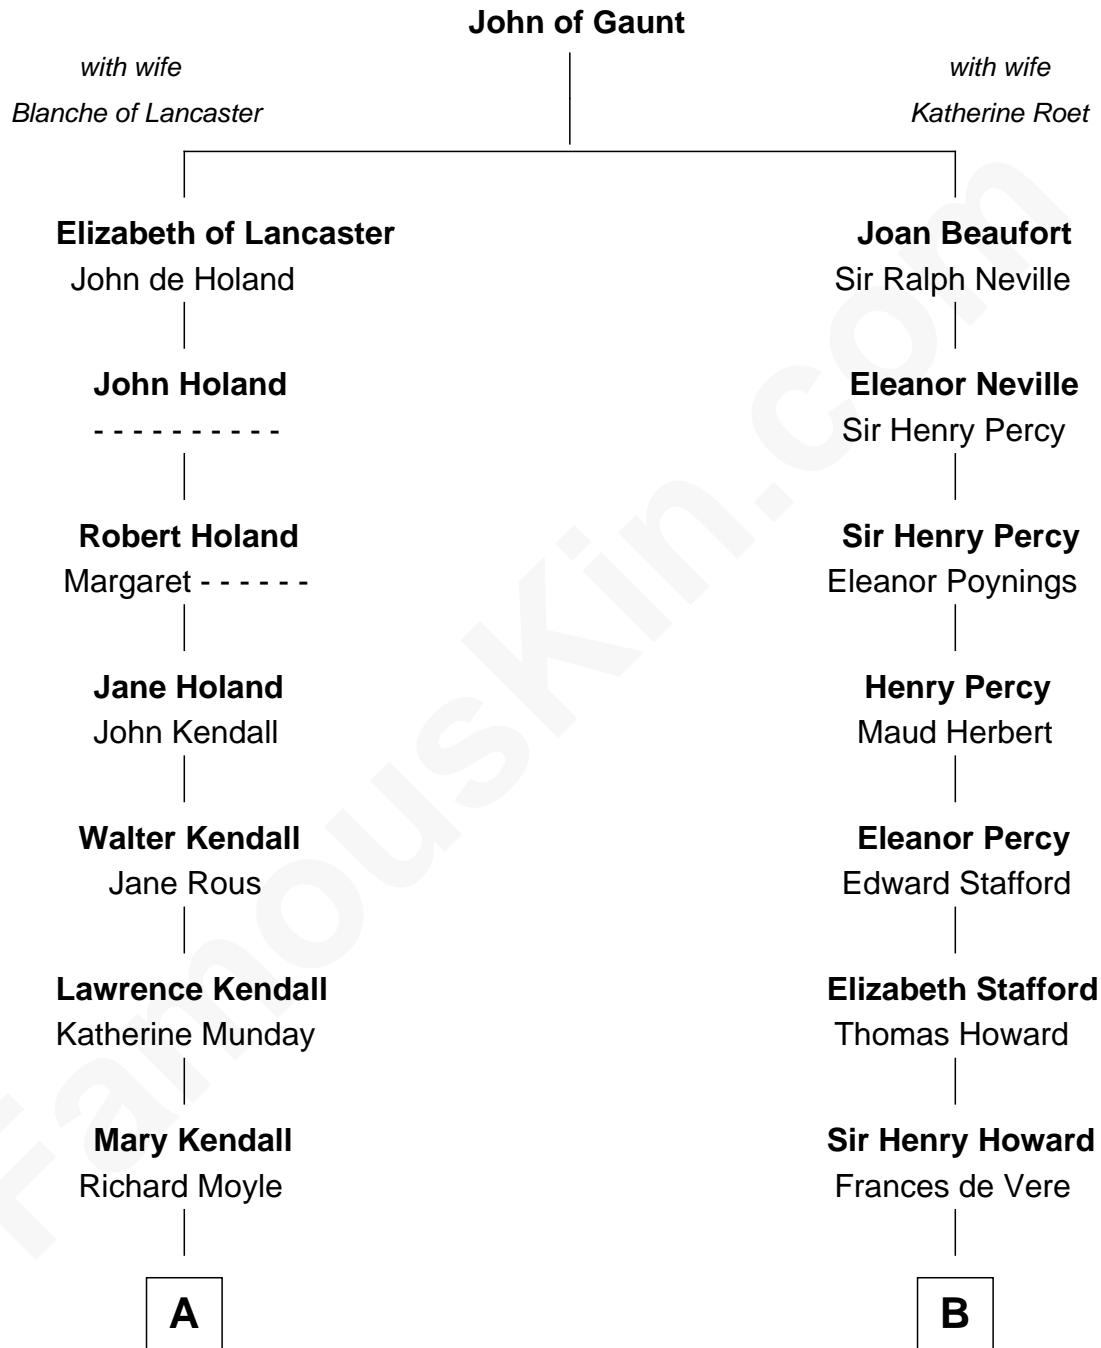

# FamousKin.com Relationship Chart of

**Juliette Gordon Low**  
*Founder of the Girl Scouts*

17th cousin 2 times removed of

**Thomas Hunt Morgan**

*Nobel Prize Winner in Physiology or Medicine*

**C**

Elizabeth Phoebe Key

Charles Howard

Ellen Key Howard

Charlton Hunt Morgan

Thomas Hunt Morgan

*Nobel Prize Winner*

FamousKin.com