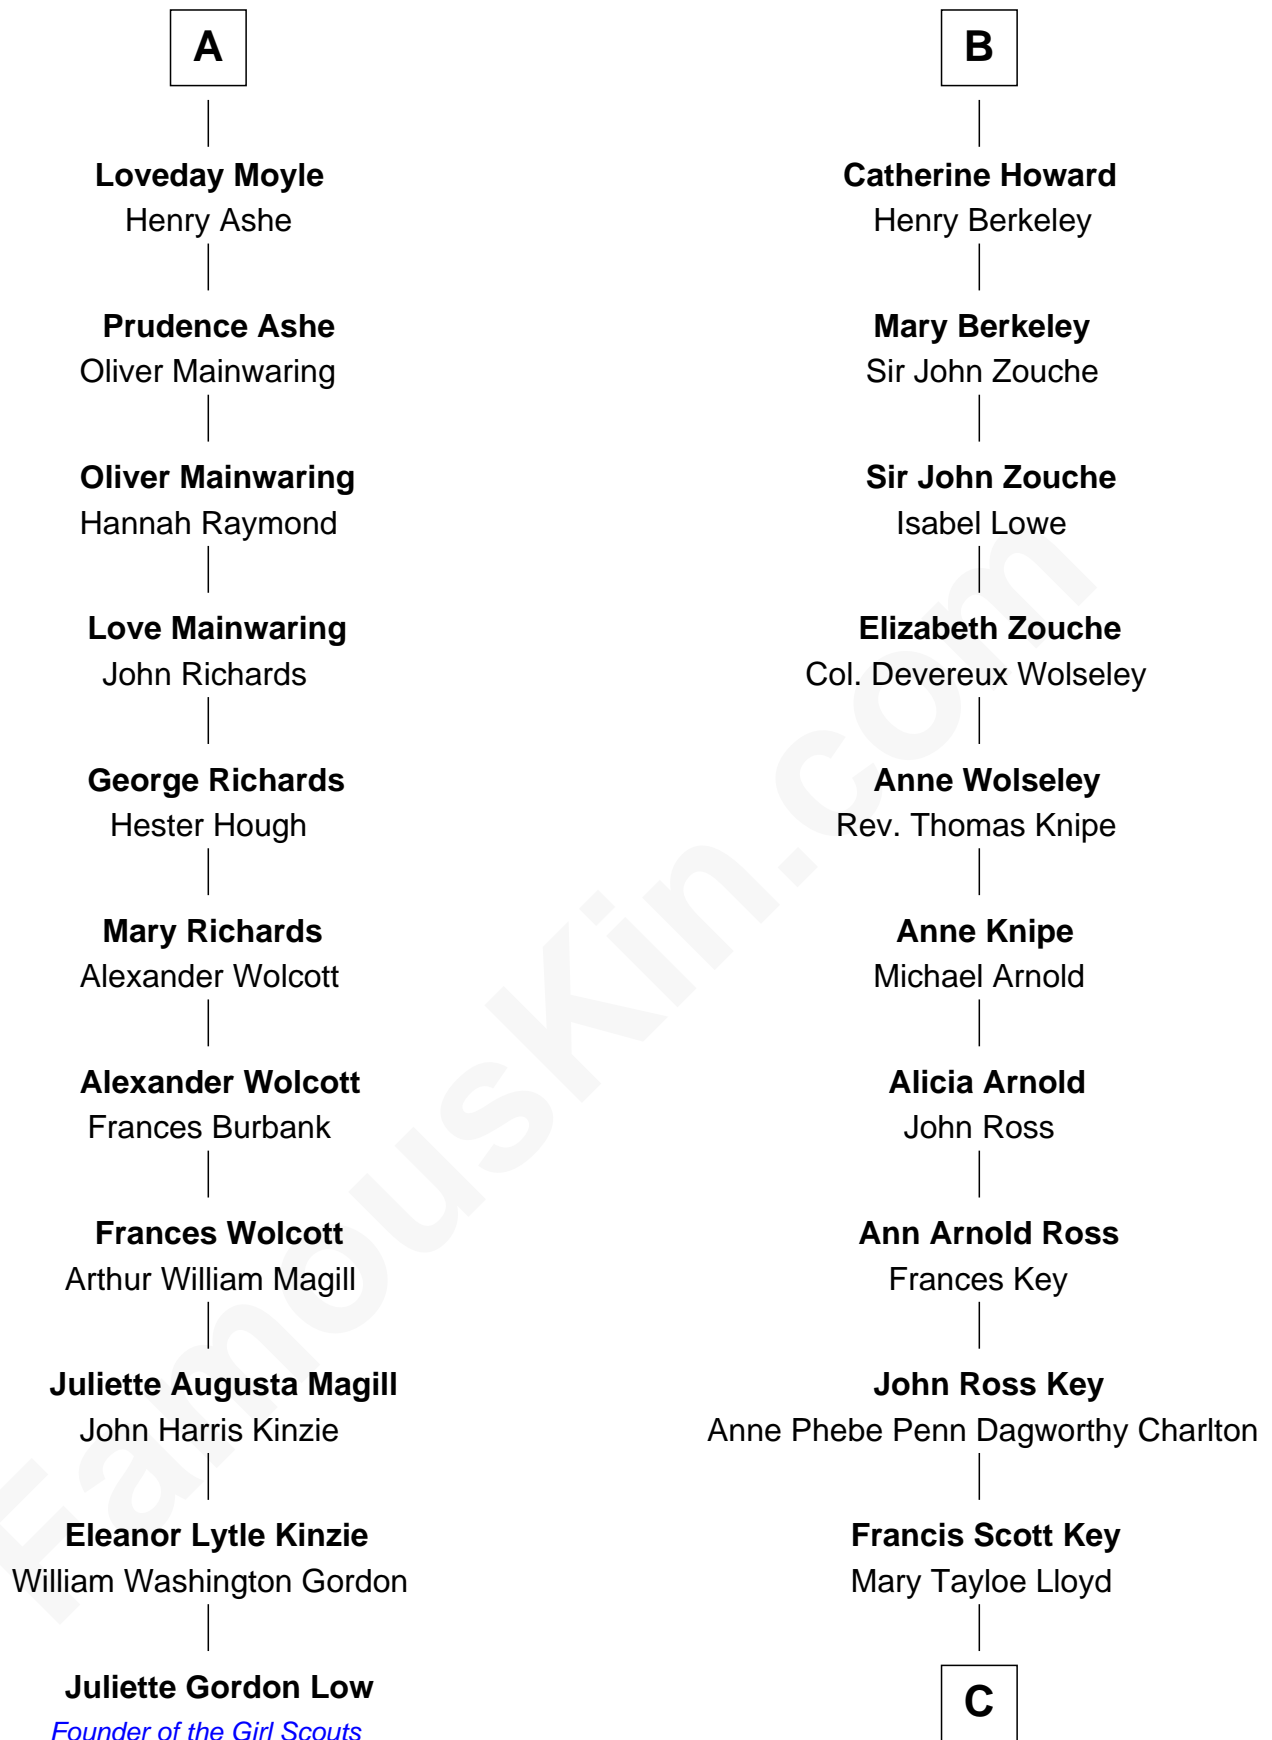

# FamousKin.com Relationship Chart of

**Juliette Gordon Low**  
*Founder of the Girl Scouts*

17th cousin 2 times removed of

**Thomas Hunt Morgan**

*Nobel Prize Winner in Physiology or Medicine*

**C**

Elizabeth Phoebe Key

Charles Howard

Ellen Key Howard

Charlton Hunt Morgan

Thomas Hunt Morgan

*Nobel Prize Winner*

FamousKin.com