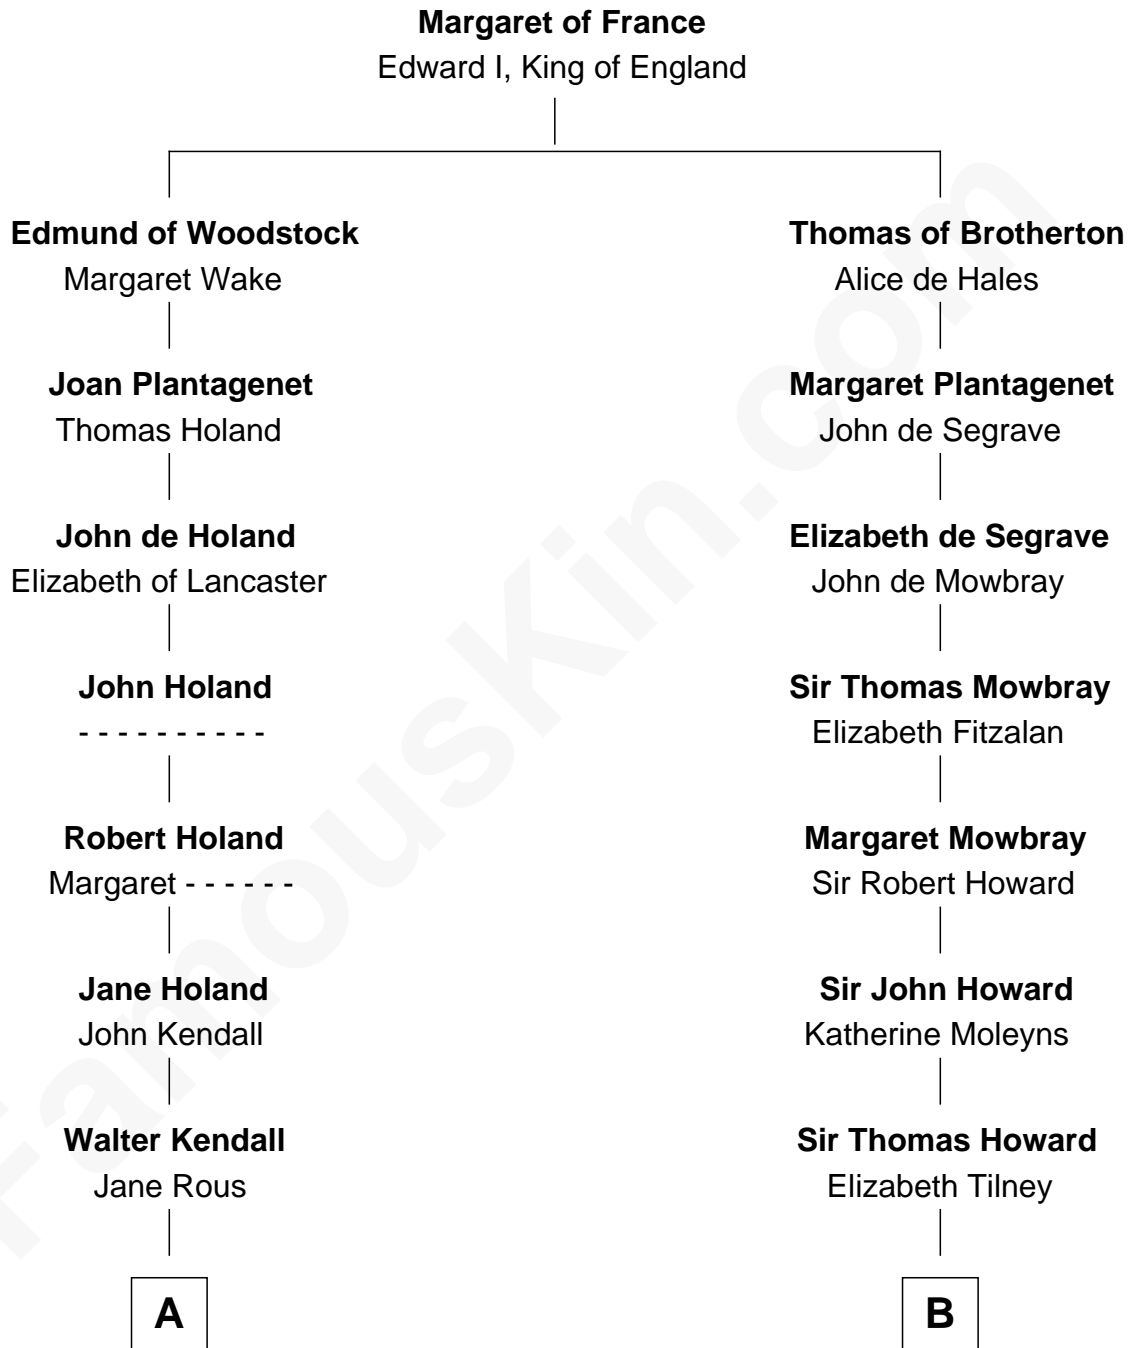

FamousKin.com Relationship Chart of

Juliette Gordon Low
Founder of the Girl Scouts

19th cousin 2 times removed of

Thomas Hunt Morgan

Nobel Prize Winner in Physiology or Medicine

C

Juliette Augusta Magill

John Harris Kinzie

Eleanor Lytle Kinzie

William Washington Gordon

Juliette Gordon Low

Founder of the Girl Scouts

D

John Ross Key

Anne Phebe Penn Dagworthy Charlton

Francis Scott Key