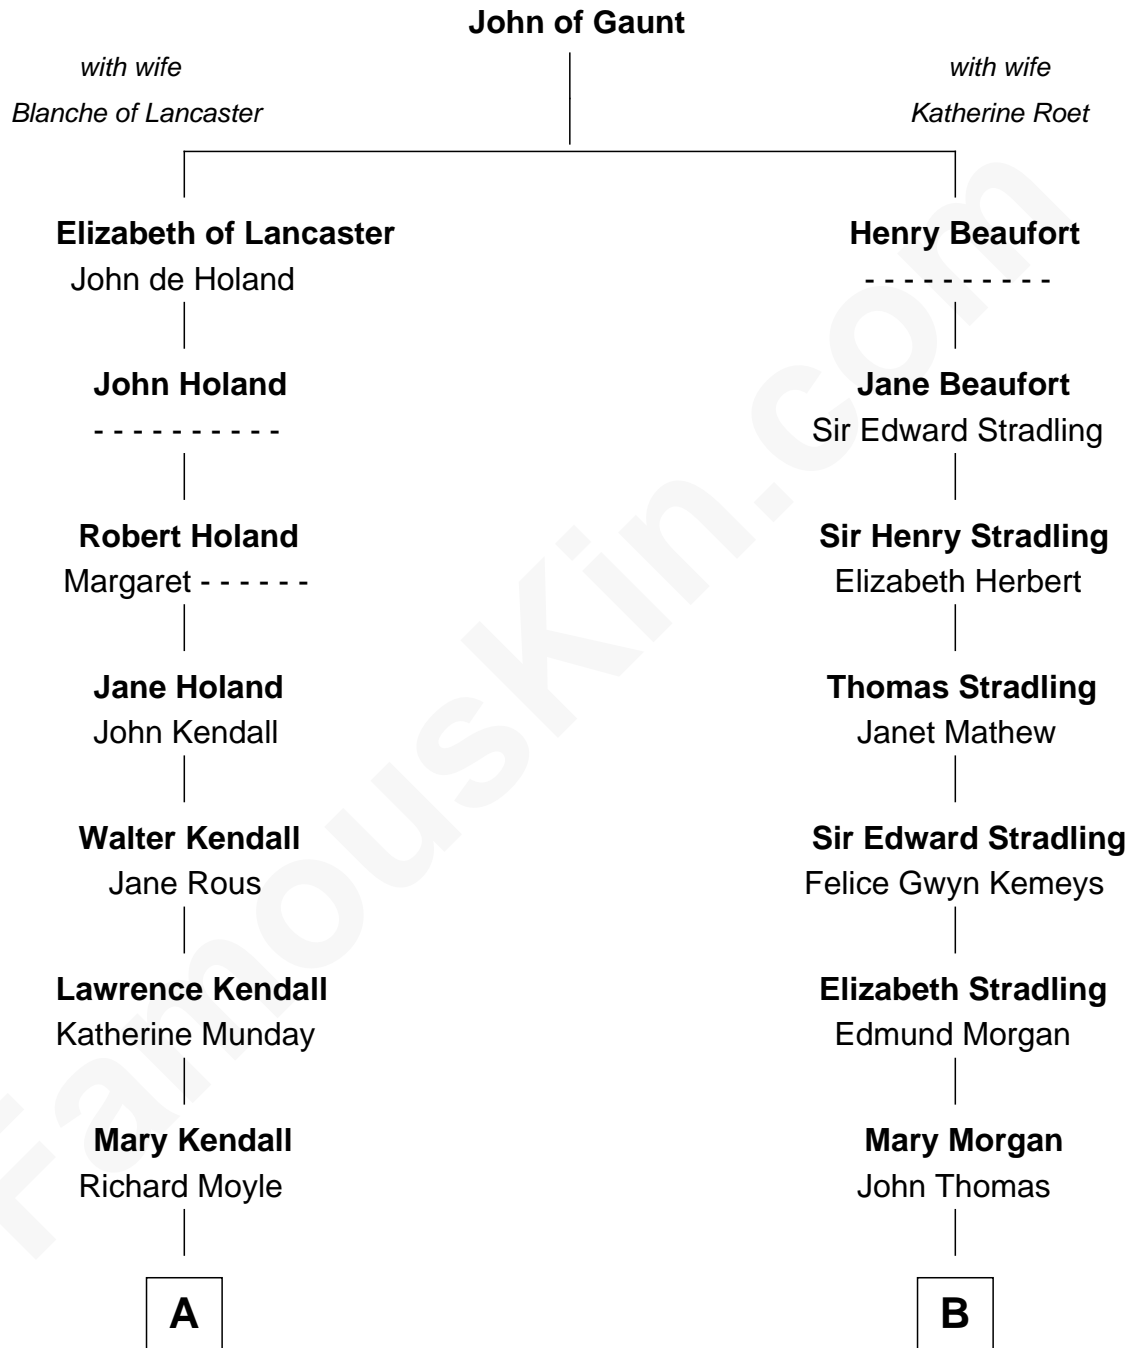

FamousKin.com
Relationship Chart of
Juliette Gordon Low
Founder of the Girl Scouts

17th cousin 3 times removed of
Sally Ride
1st American Woman in Space

C

Charles Everroad Richardson

Blanche Gibson

Jennie Mae Richardson

Thomas Vernam Ride

Dale Burdell Ride

Carol Joyce Anderson

Sally Ride

1st American Woman in Space