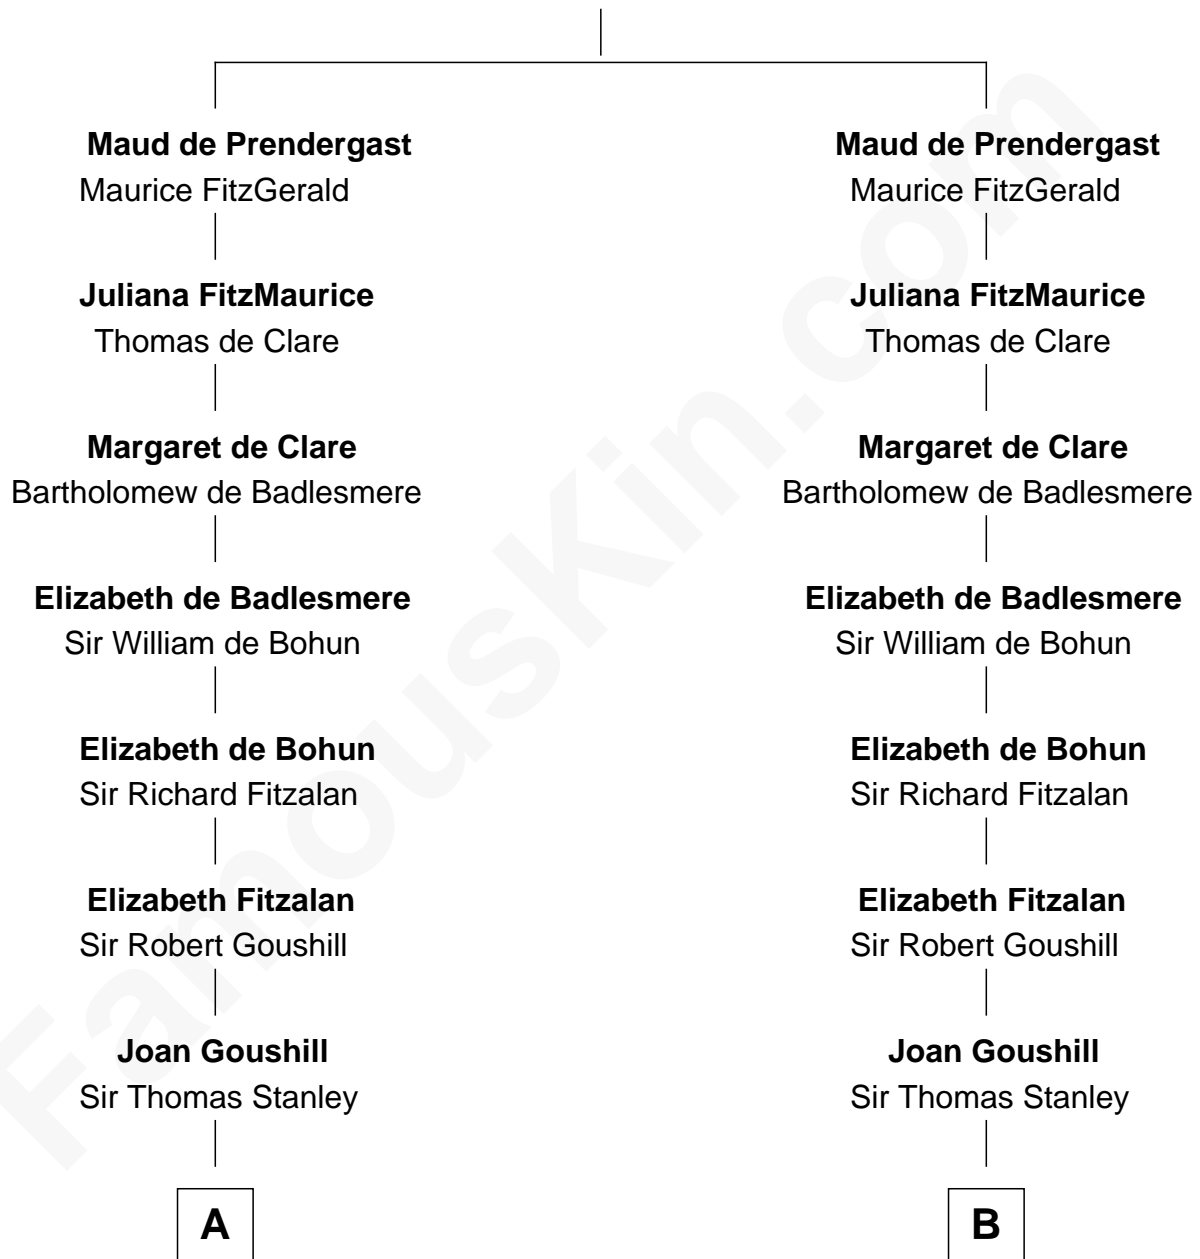

FamousKin.com Relationship Chart of

Juliette Gordon Low
Founder of the Girl Scouts

17th cousin 4 times removed of

Henry Lee III
9th Governor of Virginia

Sir Gerald de Prendergast

C

—
Alexander Wolcott

Frances Burbank

—
Frances Wolcott

Arthur William Magill

—
Juliette Augusta Magill

John Harris Kinzie

—
Eleanor Lytle Kinzie

William Washington Gordon

—
Juliette Gordon Low

Founder of the Girl Scouts