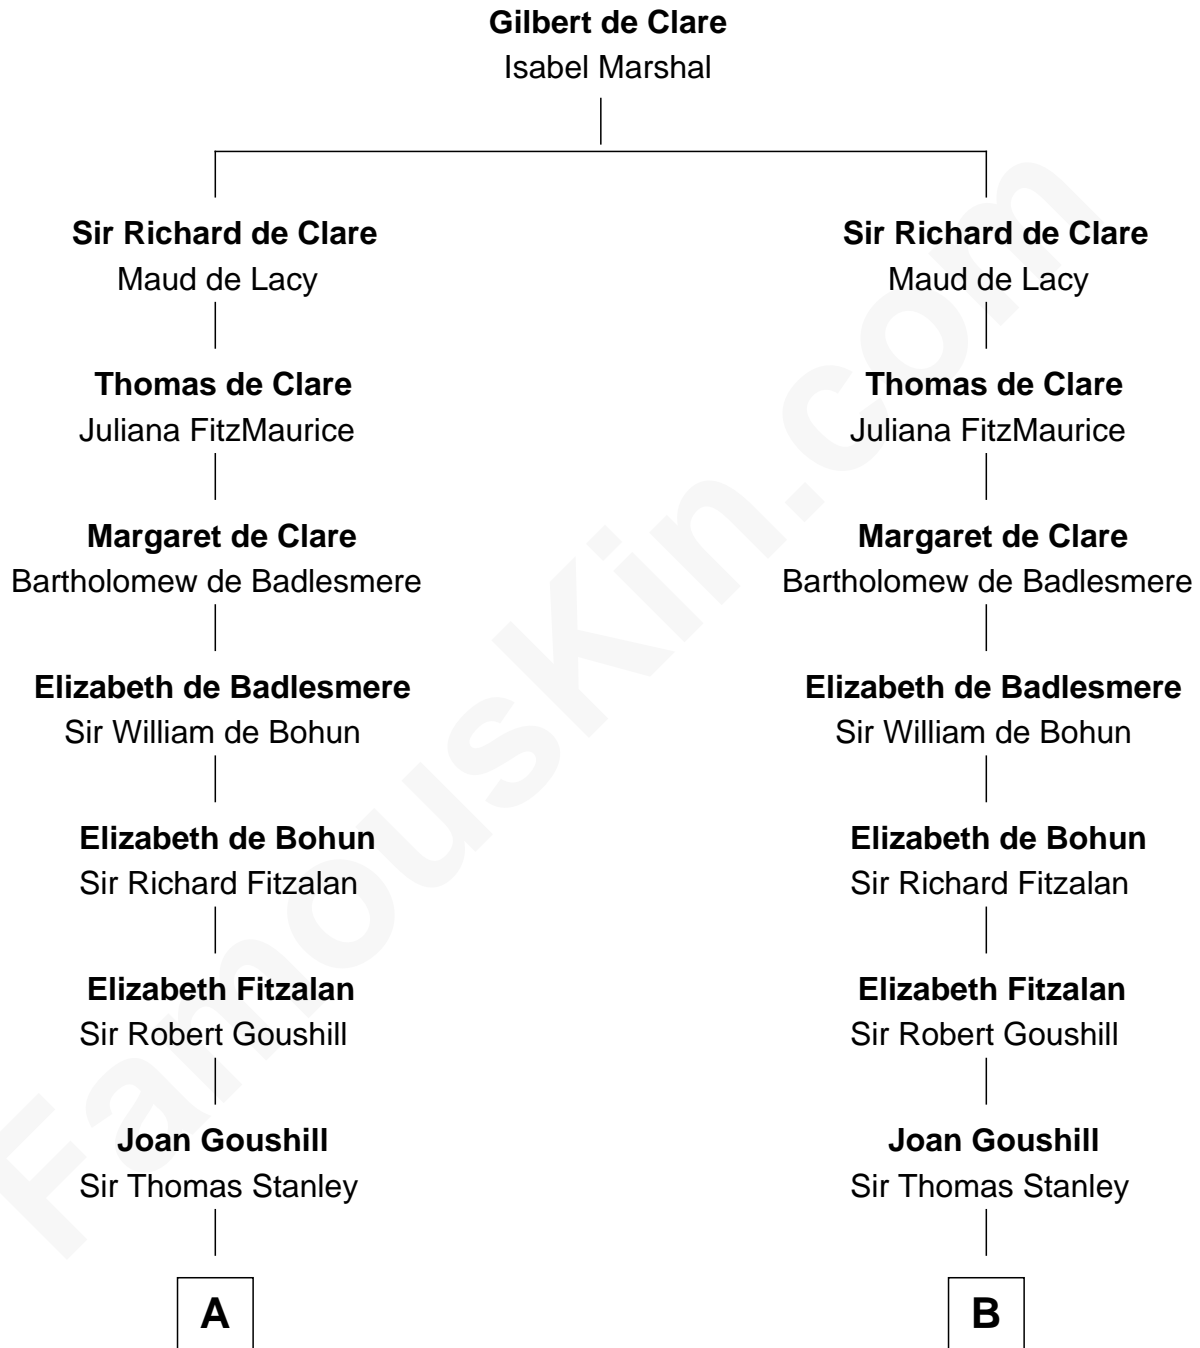

FamousKin.com Relationship Chart of

Juliette Gordon Low
Founder of the Girl Scouts

17th cousin 4 times removed of

Henry Lee III
9th Governor of Virginia

C

—
Alexander Wolcott

Frances Burbank

—
Frances Wolcott

Arthur William Magill

—
Juliette Augusta Magill

John Harris Kinzie

—
Eleanor Lytle Kinzie

William Washington Gordon

—
Juliette Gordon Low

Founder of the Girl Scouts