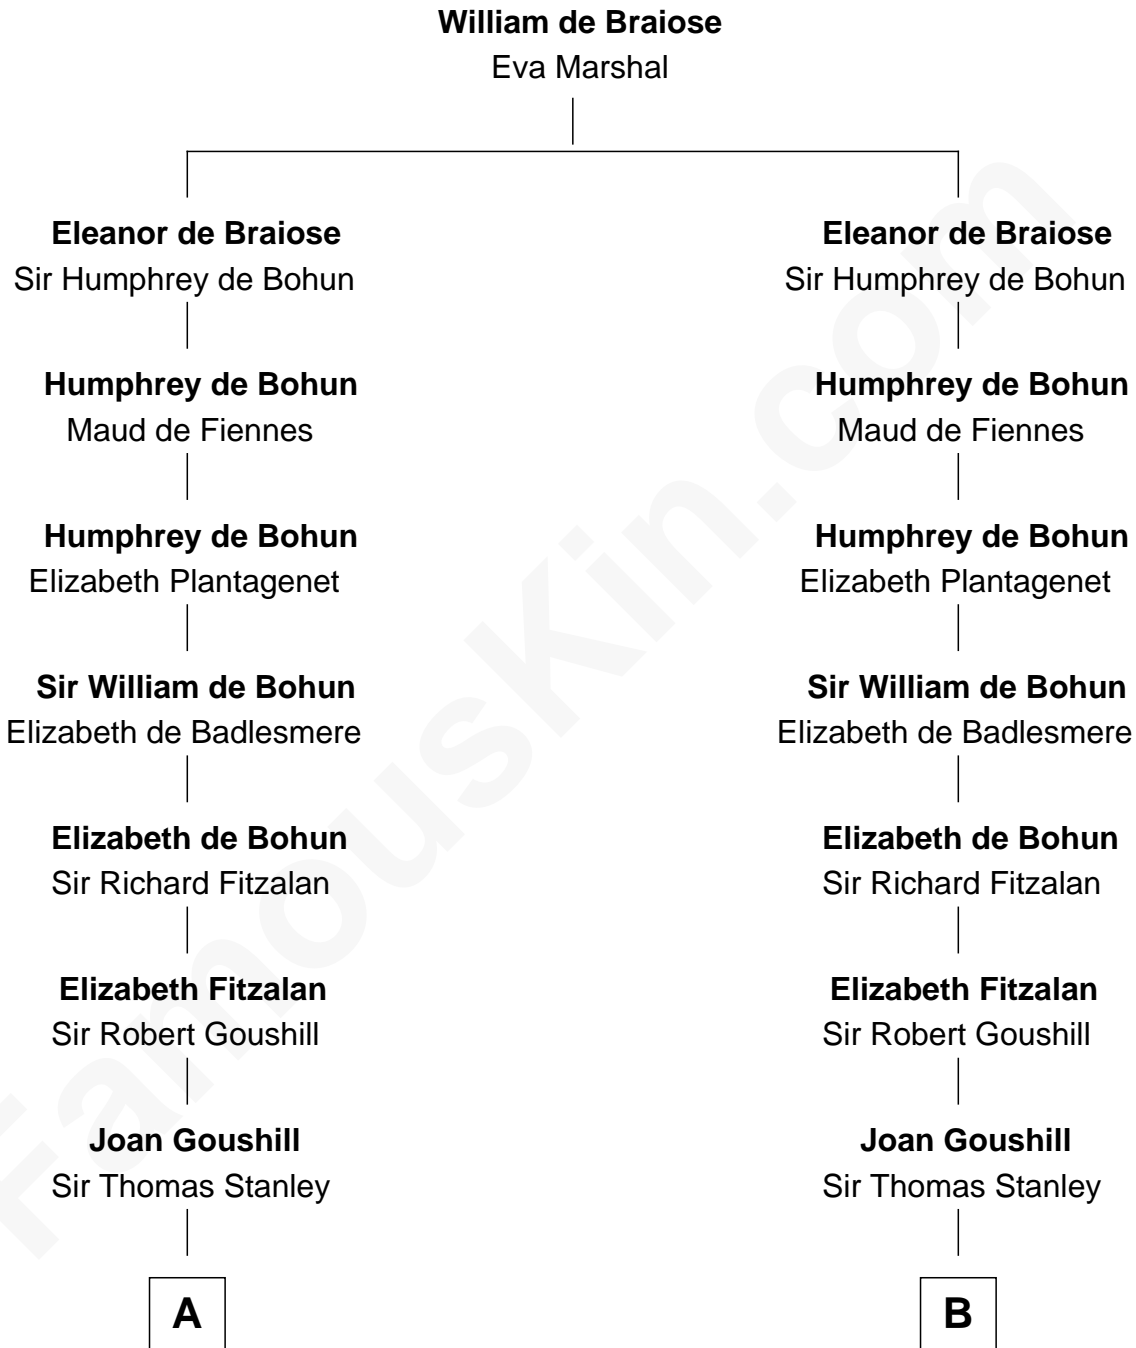

**FamousKin.com**  
**Relationship Chart of**  
**Juliette Gordon Low**  
*Founder of the Girl Scouts*

17th cousin 4 times removed of

**Henry Lee III**  
*9th Governor of Virginia*

**C**

—  
**Alexander Wolcott**

Frances Burbank

—  
**Frances Wolcott**

Arthur William Magill

—  
**Juliette Augusta Magill**

John Harris Kinzie

—  
**Eleanor Lytle Kinzie**

William Washington Gordon

—  
**Juliette Gordon Low**

*Founder of the Girl Scouts*