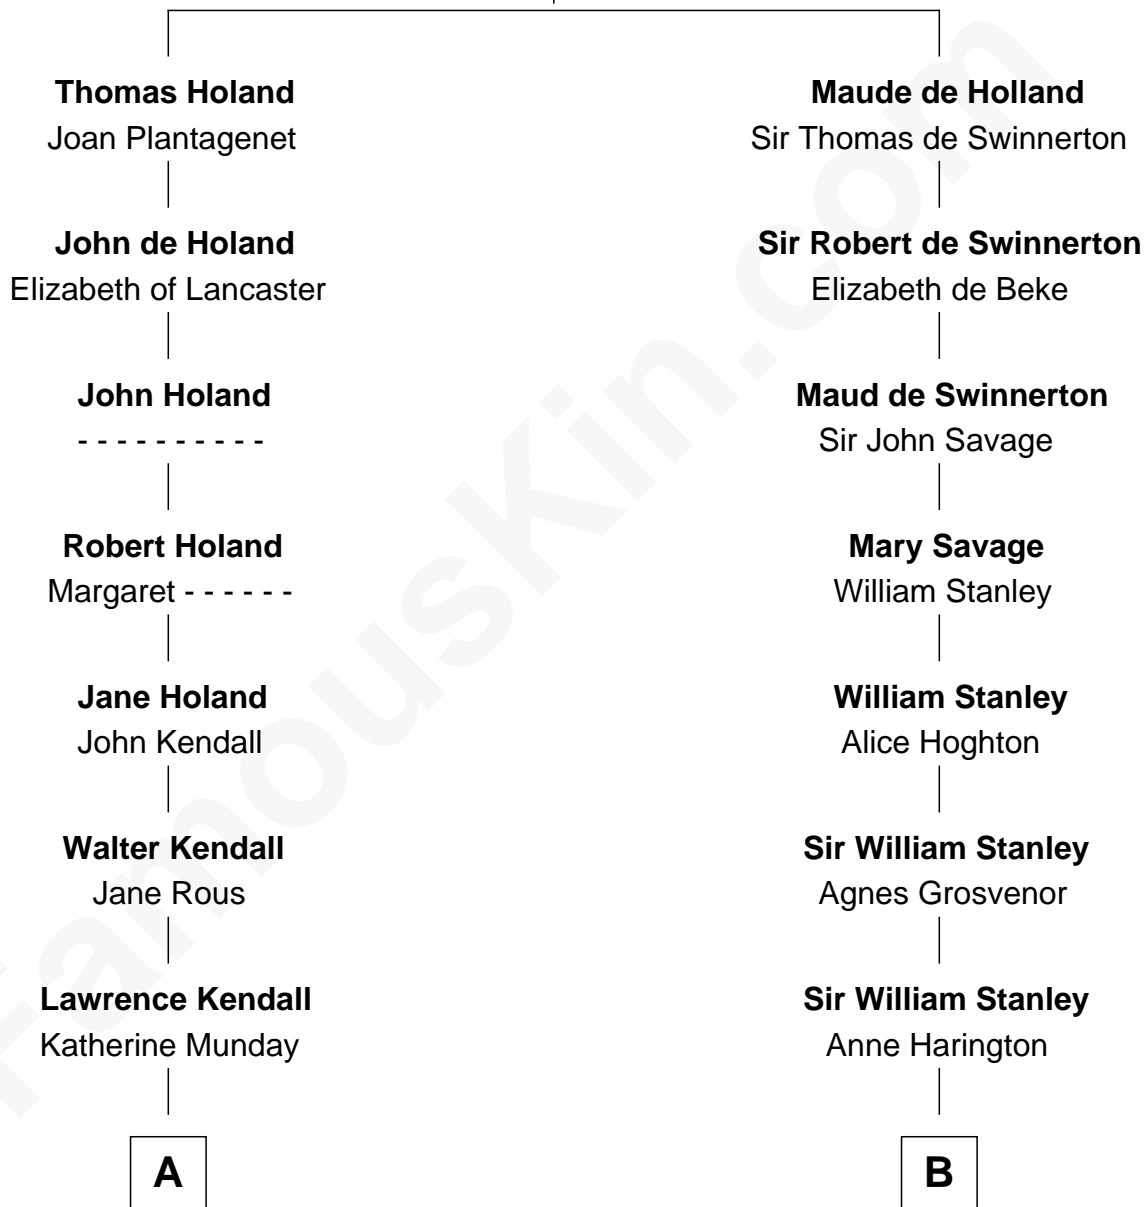

FamousKin.com Relationship Chart of

Juliette Gordon Low
Founder of the Girl Scouts

14th cousin 4 times removed of

Henry Lee III
9th Governor of Virginia

Sir Robert de Holland
Maude la Zouche

C

—
Eleanor Lytle Kinzie
William Washington Gordon

—
Juliette Gordon Low
Founder of the Girl Scouts

FamousKin.com