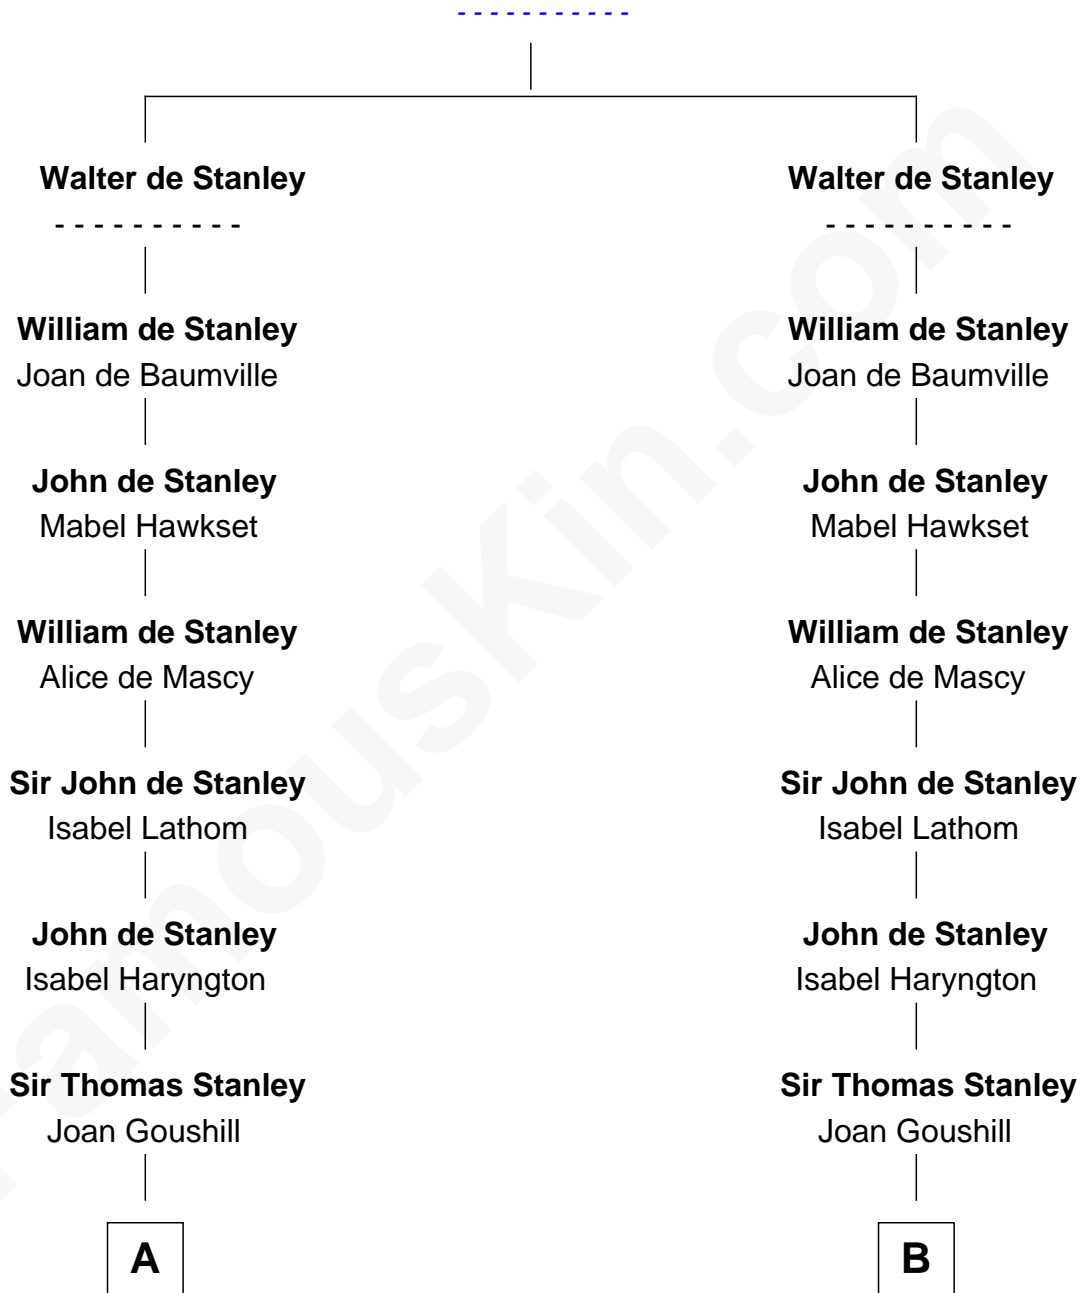

FamousKin.com
Relationship Chart of
Juliette Gordon Low
Founder of the Girl Scouts

17th cousin 4 times removed of

Henry Lee III
9th Governor of Virginia

William de Stanley

C

—
Alexander Wolcott

Frances Burbank

—
Frances Wolcott

Arthur William Magill

—
Juliette Augusta Magill

John Harris Kinzie

—
Eleanor Lytle Kinzie

William Washington Gordon

—
Juliette Gordon Low

Founder of the Girl Scouts