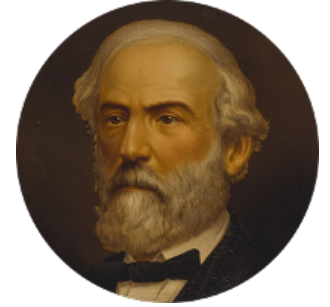

FamousKin.com Relationship Chart of

Juliette Gordon Low
Founder of the Girl Scouts

18th cousin 3 times removed of

General Robert E. Lee
Confederate Army - U.S. Civil War

Sir John FitzGeoffrey
Isabel le Bigod