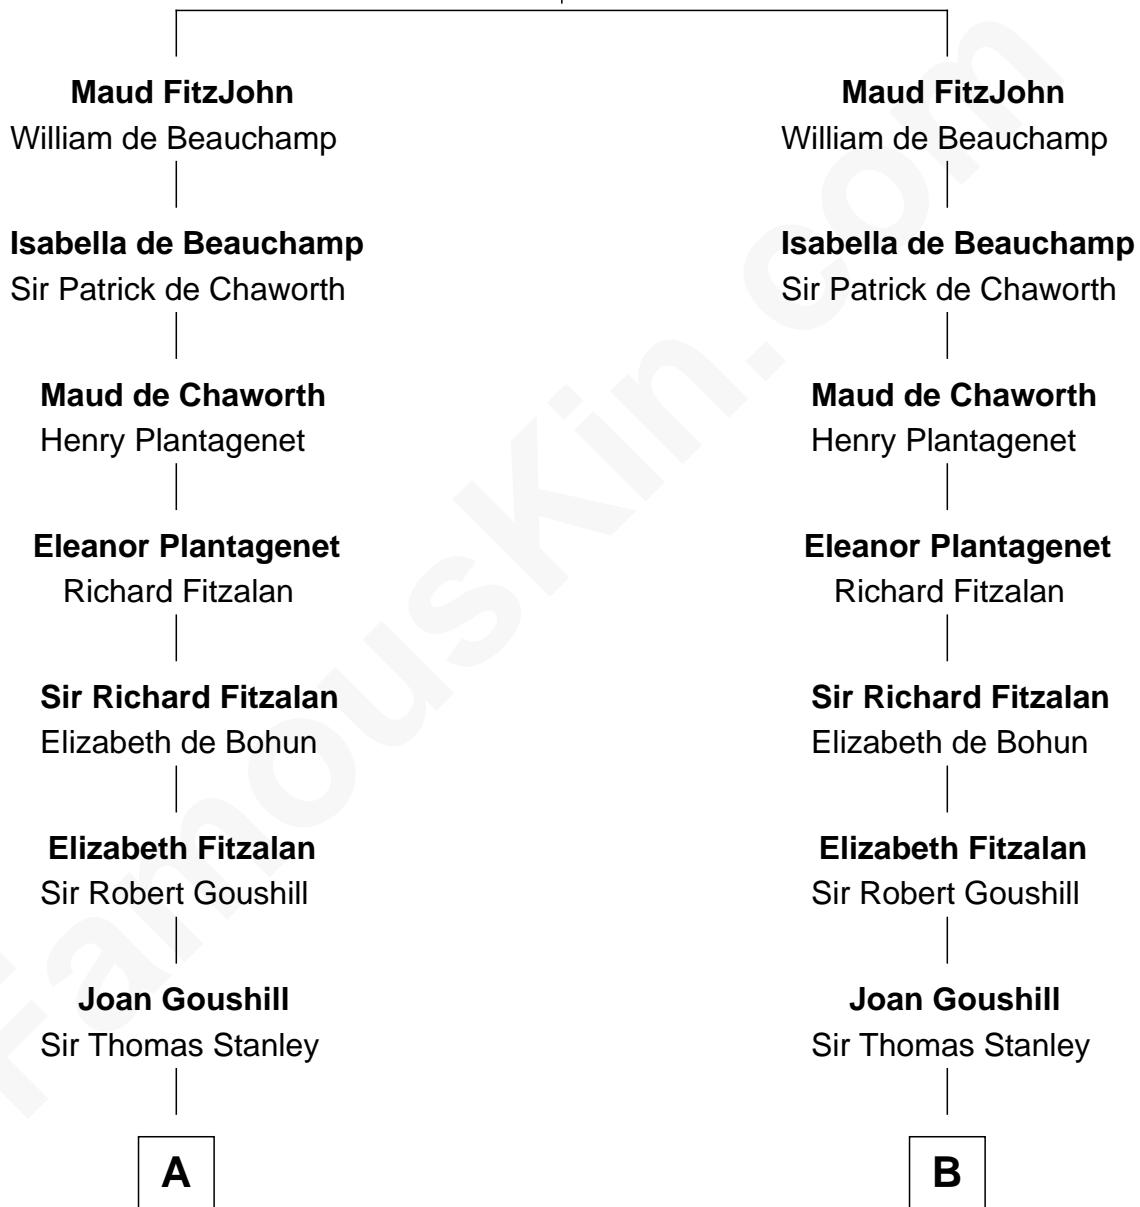

FamousKin.com Relationship Chart of

Juliette Gordon Low
Founder of the Girl Scouts

18th cousin 3 times removed of

General Robert E. Lee
Confederate Army - U.S. Civil War

Sir John FitzGeoffrey
Isabel le Bigod

C

Alexander Wolcott

Frances Burbank

Frances Wolcott

Arthur William Magill

Juliette Augusta Magill

John Harris Kinzie

Eleanor Lytle Kinzie