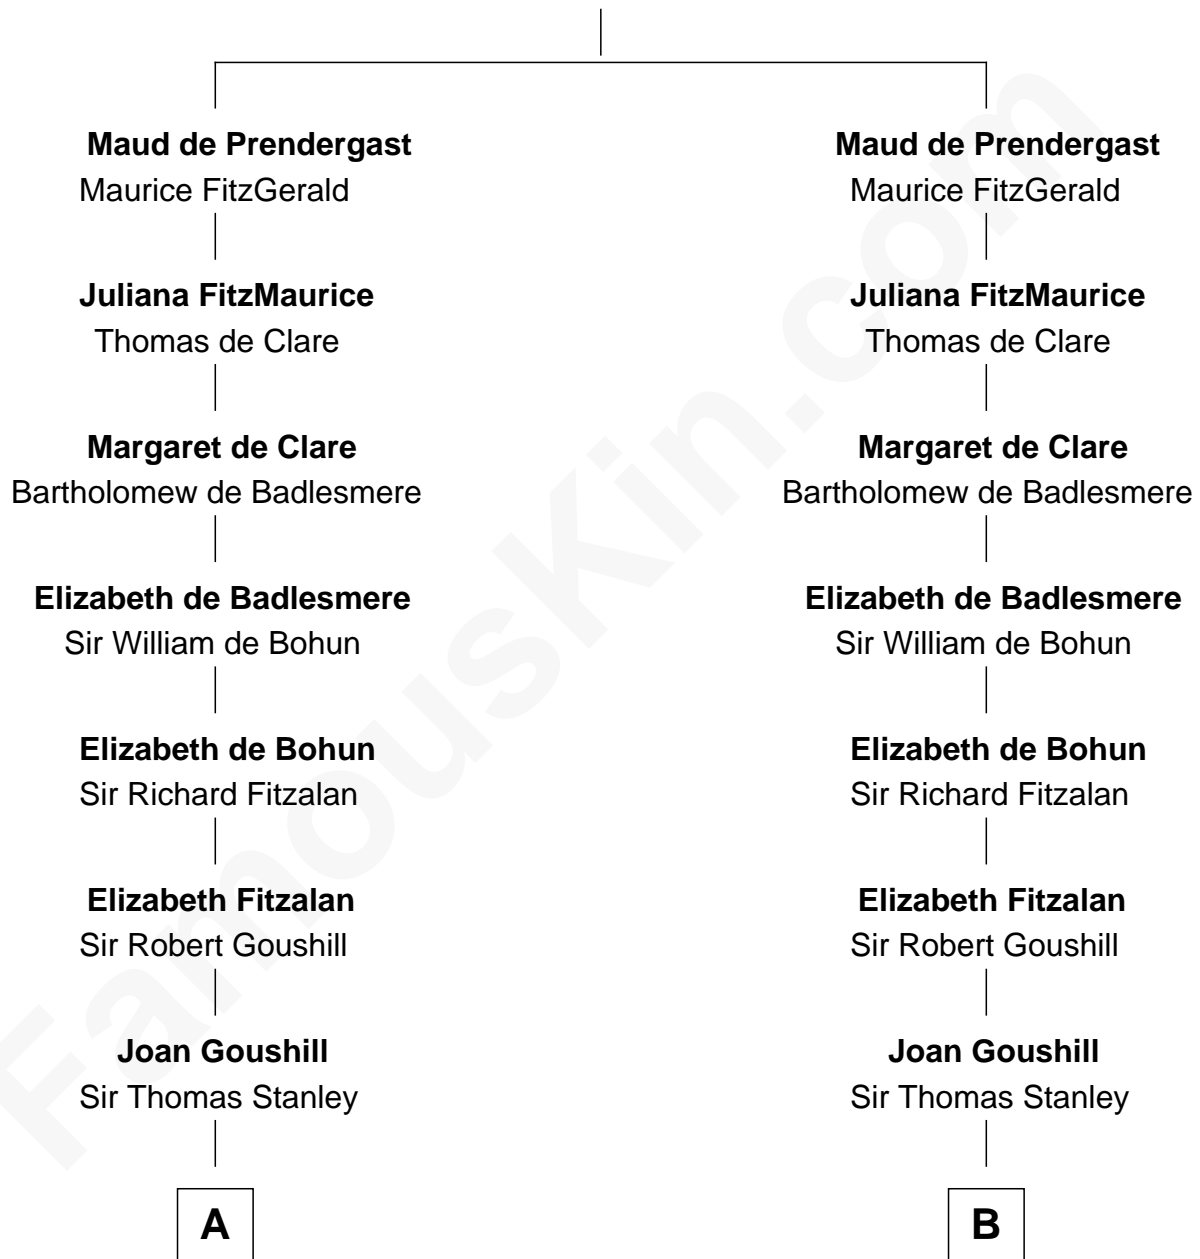

FamousKin.com Relationship Chart of

Juliette Gordon Low
Founder of the Girl Scouts

18th cousin 3 times removed of

General Robert E. Lee
Confederate Army - U.S. Civil War

Sir Gerald de Prendergast

C

Alexander Wolcott

Frances Burbank

Frances Wolcott

Arthur William Magill

Juliette Augusta Magill

John Harris Kinzie

Eleanor Lytle Kinzie

William Washington Gordon

Juliette Gordon Low

Founder of the Girl Scouts

D

Maj. Gen. Henry Lee

Anne Hill Carter

General Robert E. Lee

Confederate Army - U.S. Civil War

FamousKin.com