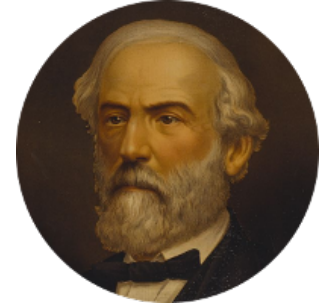

FamousKin.com Relationship Chart of

Juliette Gordon Low
Founder of the Girl Scouts

18th cousin 3 times removed of

General Robert E. Lee
Confederate Army - U.S. Civil War

C

Alexander Wolcott

Frances Burbank

Frances Wolcott

Arthur William Magill

Juliette Augusta Magill

John Harris Kinzie

Eleanor Lytle Kinzie

William Washington Gordon

Juliette Gordon Low

Founder of the Girl Scouts

D