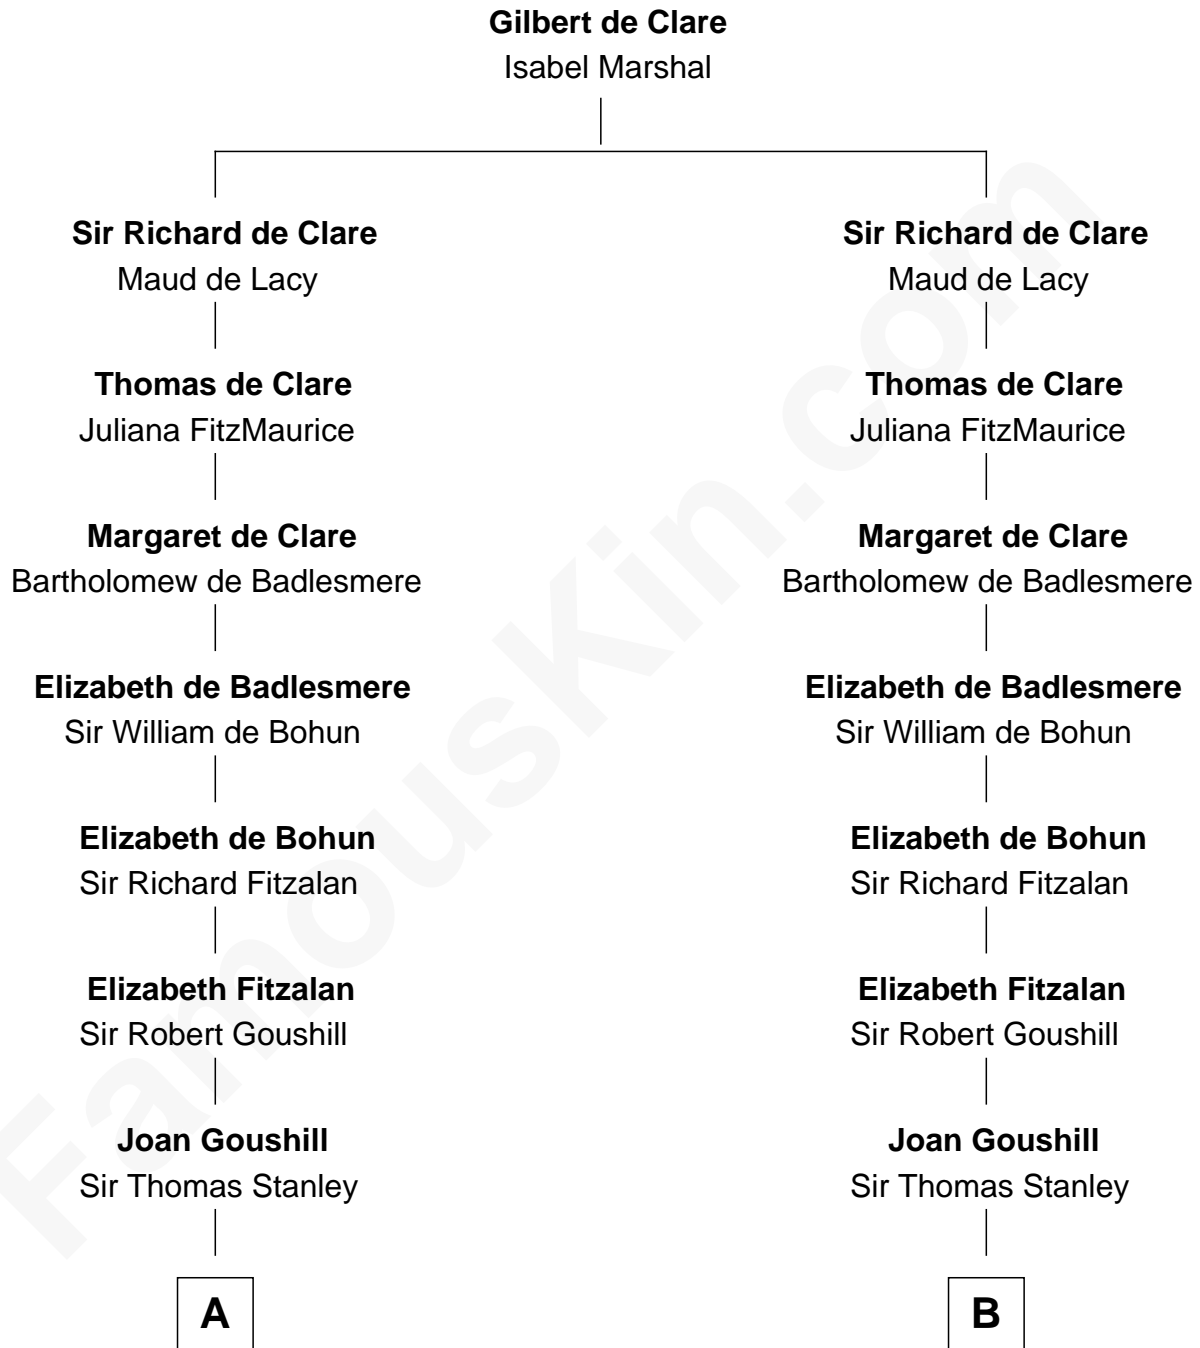

FamousKin.com Relationship Chart of

Juliette Gordon Low
Founder of the Girl Scouts

18th cousin 3 times removed of

General Robert E. Lee
Confederate Army - U.S. Civil War

C

Alexander Wolcott

Frances Burbank

Frances Wolcott