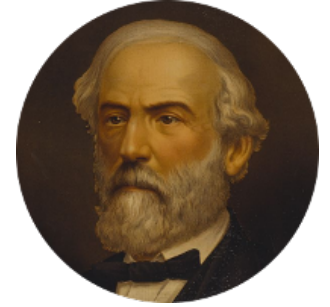

# FamousKin.com Relationship Chart of

**Juliette Gordon Low**  
*Founder of the Girl Scouts*

18th cousin 3 times removed of

**General Robert E. Lee**  
*Confederate Army - U.S. Civil War*

**Henry II, Duke of Brabant**  
Marie of Hohenstaufen

**Matilda of Brabant**  
Robert I, Count of Artois

**Blanche of Artois**  
Edmund Plantagenet

**Henry Plantagenet**  
Maud de Chaworth

**Eleanor Plantagenet**  
Richard Fitzalan

**Sir Richard Fitzalan**  
Elizabeth de Bohun