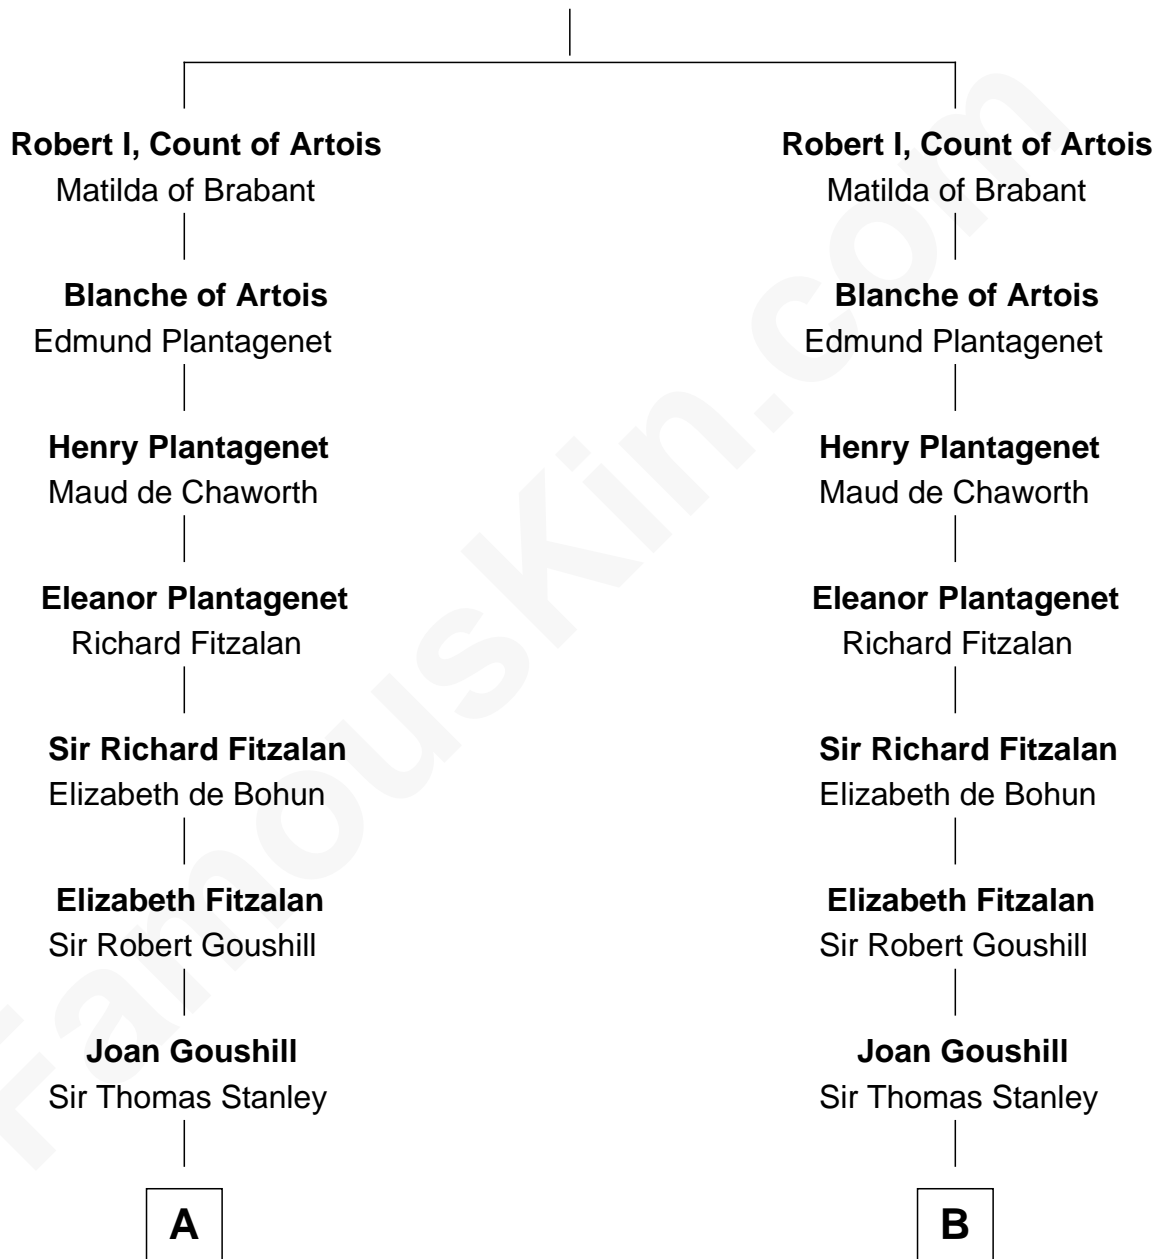

FamousKin.com Relationship Chart of

Juliette Gordon Low
Founder of the Girl Scouts

18th cousin 3 times removed of

General Robert E. Lee
Confederate Army - U.S. Civil War

Louis VIII, King of France
Blanche of Castile

C

Alexander Wolcott

Frances Burbank

Frances Wolcott

Arthur William Magill

Juliette Augusta Magill

John Harris Kinzie

Eleanor Lytle Kinzie