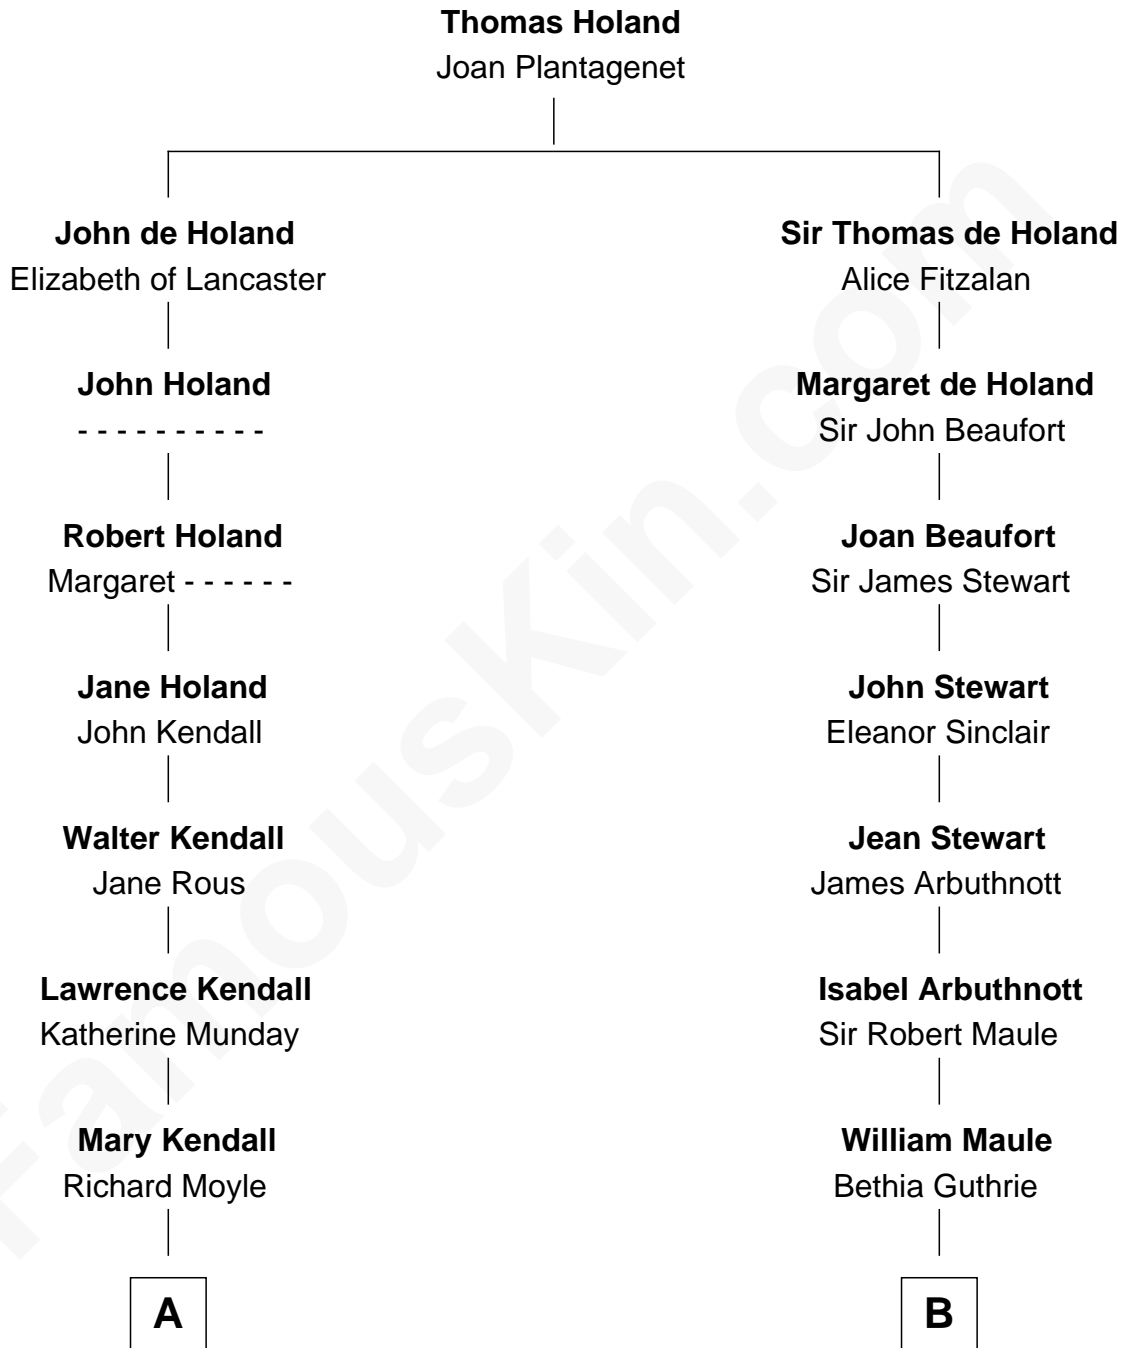

# FamousKin.com Relationship Chart of

**Juliette Gordon Low**  
*Founder of the Girl Scouts*

14th cousin 3 times removed of

**General Robert E. Lee**  
*Confederate Army - U.S. Civil War*

**A**

**Loveday Moyle**

Henry Ashe

**Prudence Ashe**

Oliver Mainwaring

**Oliver Mainwaring**

Hannah Raymond

**Love Mainwaring**

John Richards

**George Richards**

Hester Hough

**Mary Richards**

Alexander Wolcott

**Alexander Wolcott**

Frances Burbank

**Frances Wolcott**

Arthur William Magill

**Juliette Augusta Magill**