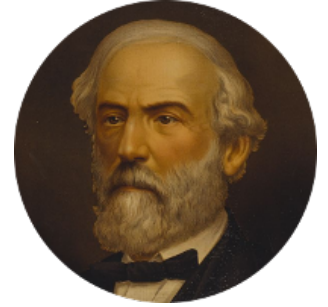

# FamousKin.com Relationship Chart of

**Juliette Gordon Low**  
*Founder of the Girl Scouts*

14th cousin 3 times removed of

**General Robert E. Lee**  
*Confederate Army - U.S. Civil War*

**A**

**Loveday Moyle**

Henry Ashe

**Prudence Ashe**

Oliver Mainwaring

**Oliver Mainwaring**

Hannah Raymond

**Love Mainwaring**

John Richards

**George Richards**