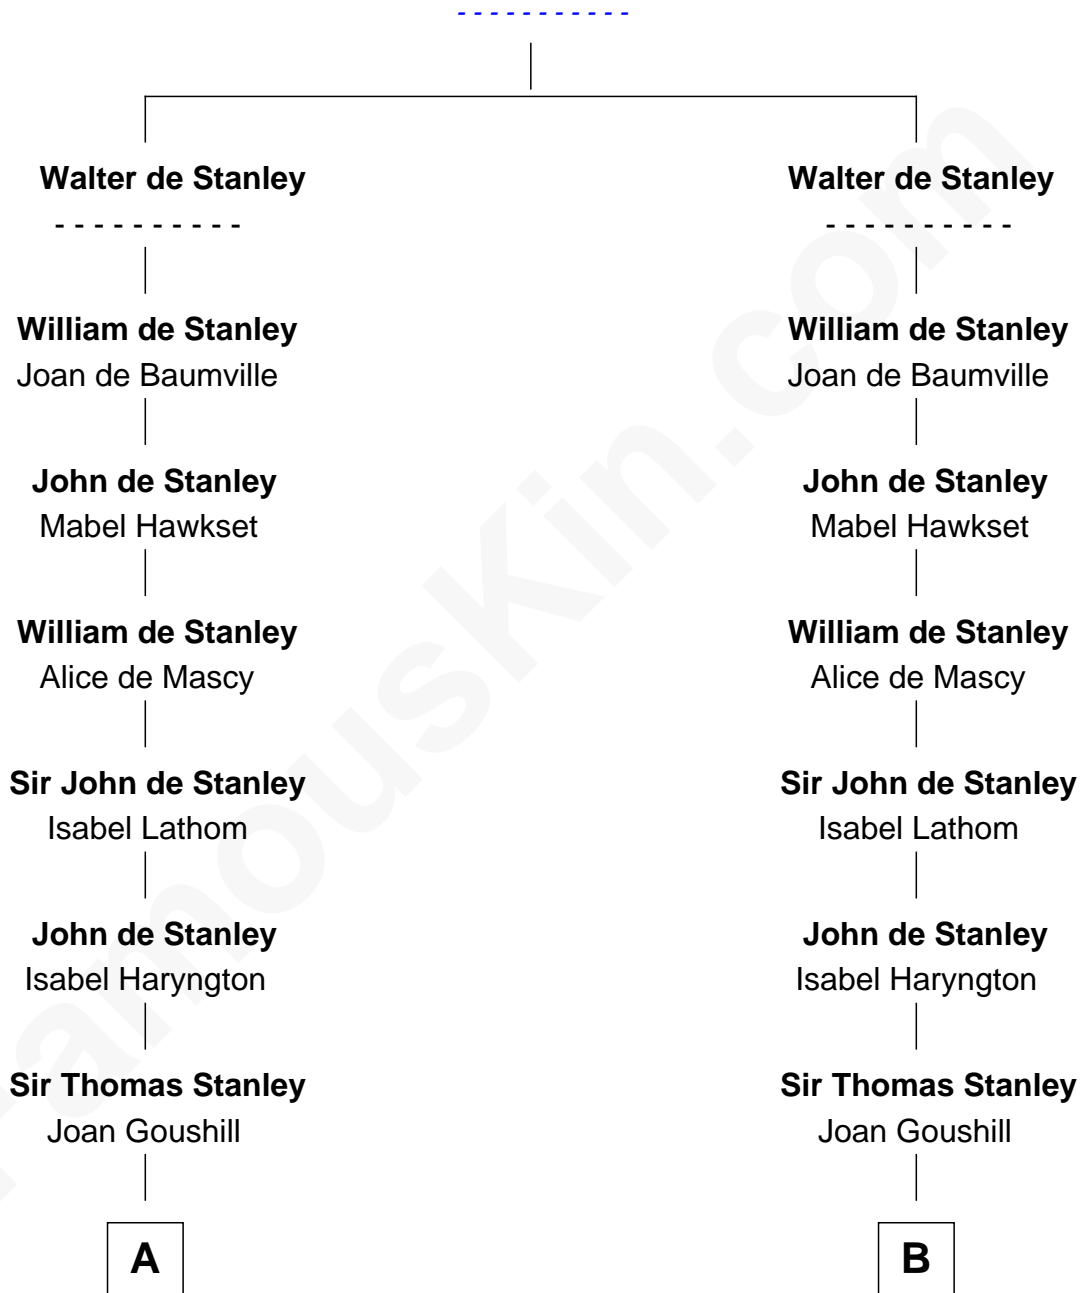

FamousKin.com Relationship Chart of

Juliette Gordon Low
Founder of the Girl Scouts

18th cousin 3 times removed of

General Robert E. Lee
Confederate Army - U.S. Civil War

William de Stanley

C

Alexander Wolcott

Frances Burbank

Frances Wolcott

Arthur William Magill

Juliette Augusta Magill

John Harris Kinzie

Eleanor Lytle Kinzie

William Washington Gordon

Juliette Gordon Low