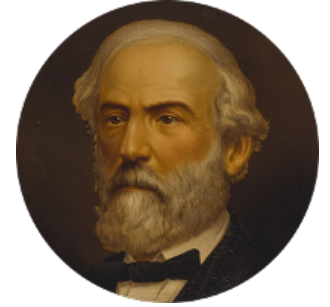

FamousKin.com

Relationship Chart of

Juliette Gordon Low
Founder of the Girl Scouts

18th cousin 3 times removed of

General Robert E. Lee
Confederate Army - U.S. Civil War

C

Alexander Wolcott

Frances Burbank

Frances Wolcott

Arthur William Magill

Juliette Augusta Magill

John Harris Kinzie

Eleanor Lytle Kinzie

William Washington Gordon

Juliette Gordon Low

Founder of the Girl Scouts