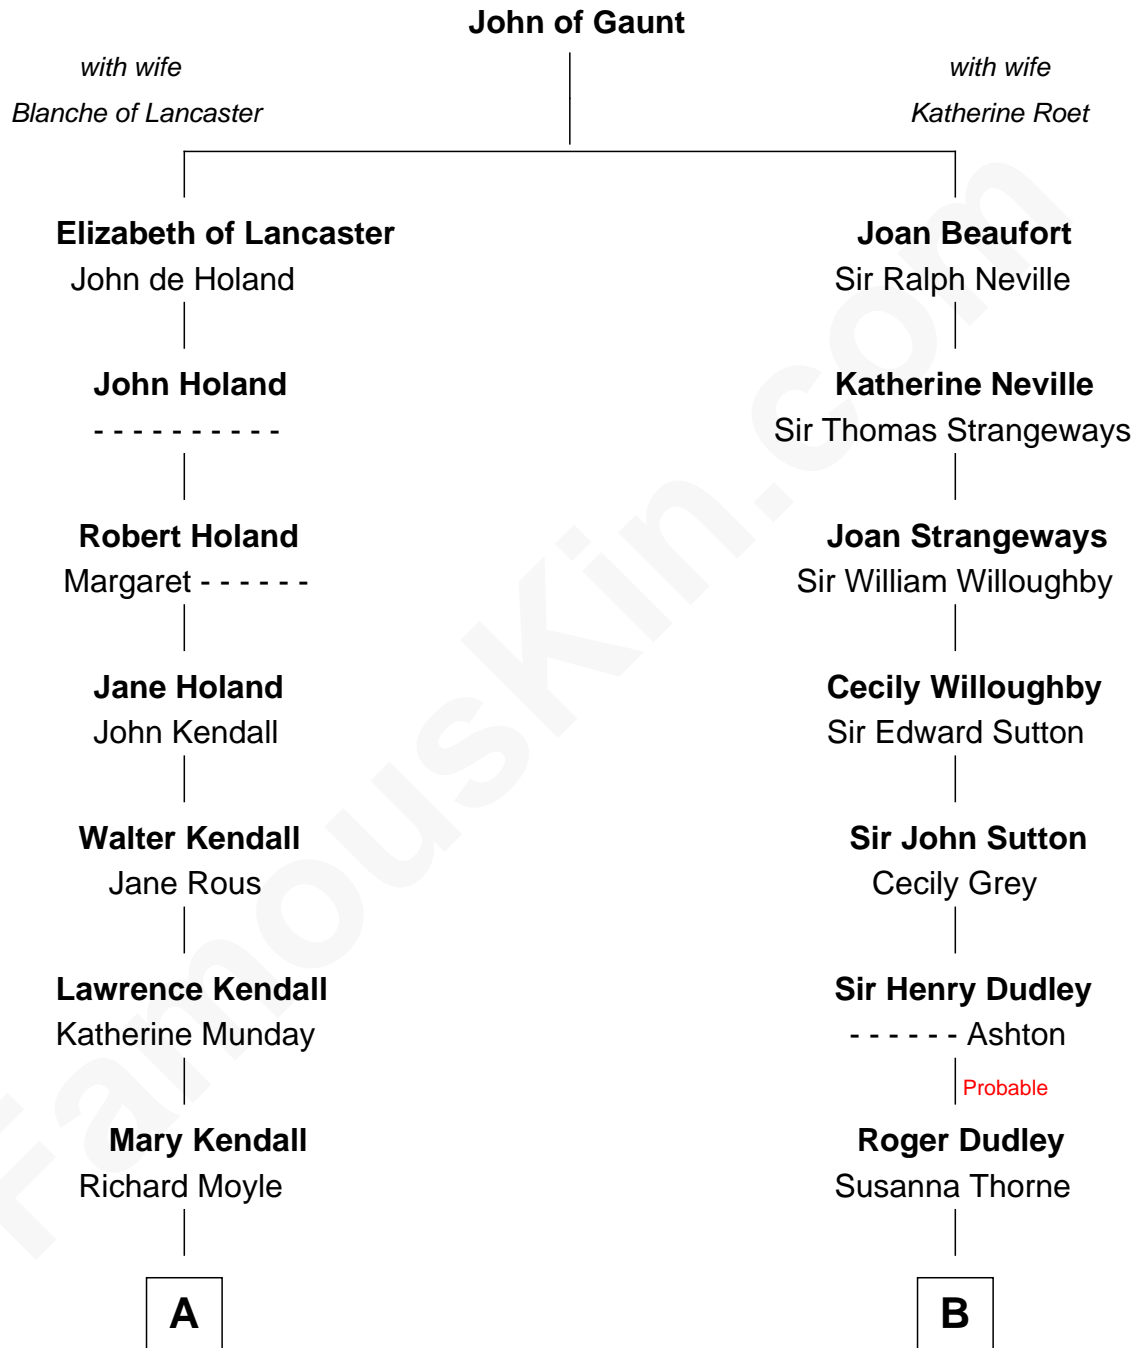

## Relationship Chart of

### Juliette Gordon Low

Founder of the Girl Scouts

17th cousin 2 times removed of

**Keri Russell**

TV and Movie Actress

**C**

**Emma Inez Fish**  
Kermit Sylvester Stephens

**Stephanie Stephens**  
David Harold Russell

**Keri Russell**  
*TV and Movie Actress*

FamousKin.com