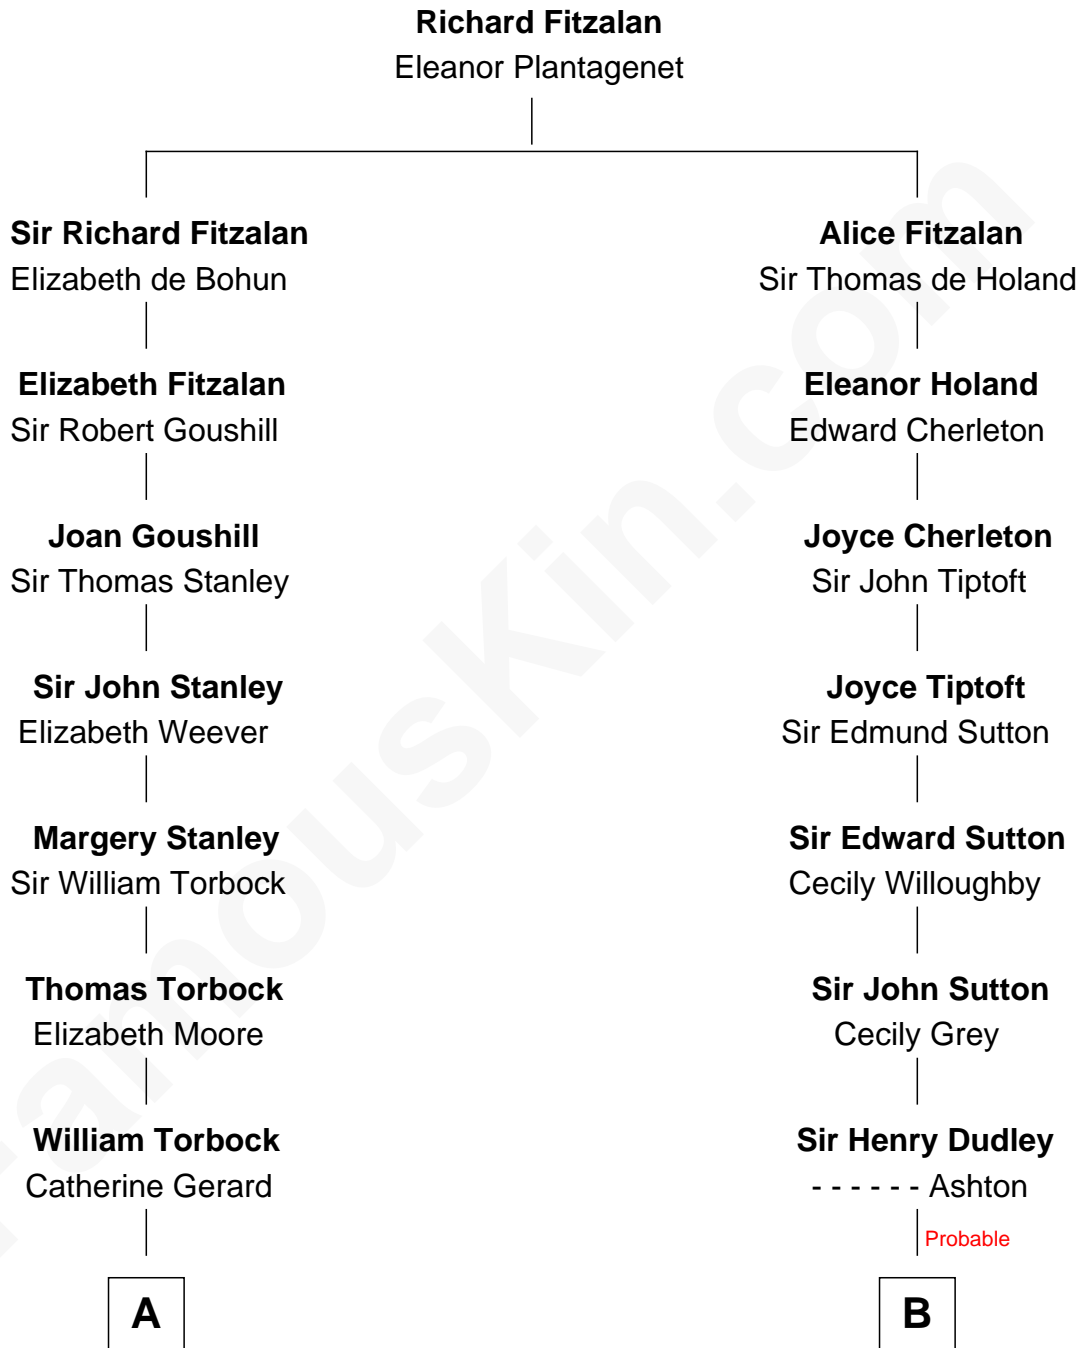

FamousKin.com

Relationship Chart of

Juliette Gordon Low

Founder of the Girl Scouts

17th cousin 3 times removed of

Keri Russell
TV and Movie Actress

C

Karl Joseph Fish
Mary Emma McNeil

Emma Inez Fish
Kermit Sylvester Stephens

Stephanie Stephens
David Harold Russell

Keri Russell
TV and Movie Actress